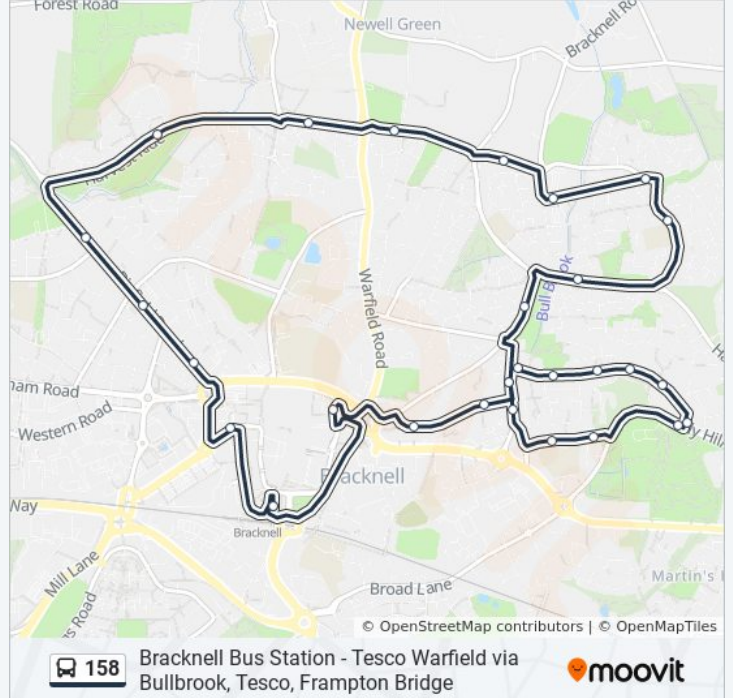

(1) Bracknell: 7:15 AM - 8:30 PM

Use the Moovit App to find the closest 158 bus station near you and find out when is the next 158 bus arriving.

Direction: Bracknell

30 stops

[VIEW LINE SCHEDULE](#)

- Bracknell Bus Station, Bracknell
- Police Station, Bracknell
- Deepfield Road West, Bullbrook
- North Green, Bullbrook
- Cumberland Drive, Bullbrook
- Hill Copse View, Bullbrook
- Bluebell Hill, Bullbrook
- Brownrigg Crescent, Bullbrook
- Drummond Close, Bullbrook
- Whittenham Road, Bullbrook
- Lily Hill Road, Bullbrook
- Lily Hill House, Bullbrook
- Oakwood Road, Bullbrook
- Mainprize Road, Bullbrook
- Deepfield Road, Bullbrook
- Cumberland Drive, Bullbrook
- Innings Lane, Whitegrove
- Walsh Avenue, Whitegrove
- Somerset Grove, Whitegrove
- Yorkshire Place, Whitegrove
- Tesco North Bracknell, Whitegrove

158 bus Time Schedule

Bracknell Route Timetable:

Sunday	10:00 AM - 5:30 PM
Monday	7:15 AM - 8:30 PM
Tuesday	7:15 AM - 8:30 PM
Wednesday	7:15 AM - 8:30 PM
Thursday	7:15 AM - 8:30 PM
Friday	7:15 AM - 8:30 PM
Saturday	7:30 AM - 8:30 PM

158 bus Info

Direction: Bracknell
Stops: 30
Trip Duration: 26 min
Line Summary:

Joseph Court, Whitegrove

Priory Lane, Whitegrove

Newport Drive, Binfield

Woodhurst, Binfield

Moordale Avenue, Priestwood

St Anthony's Close, Bracknell

Fowlers Lane, Bracknell

Skimped Hill Lane - Health Centre, Bracknell

Bracknell Bus Station, Bracknell

158 bus time schedules and route maps are available in an offline PDF at moovitapp.com. Use the [Moovit App](#) to see live bus times, train schedule or subway schedule, and step-by-step directions for all public transit in London.