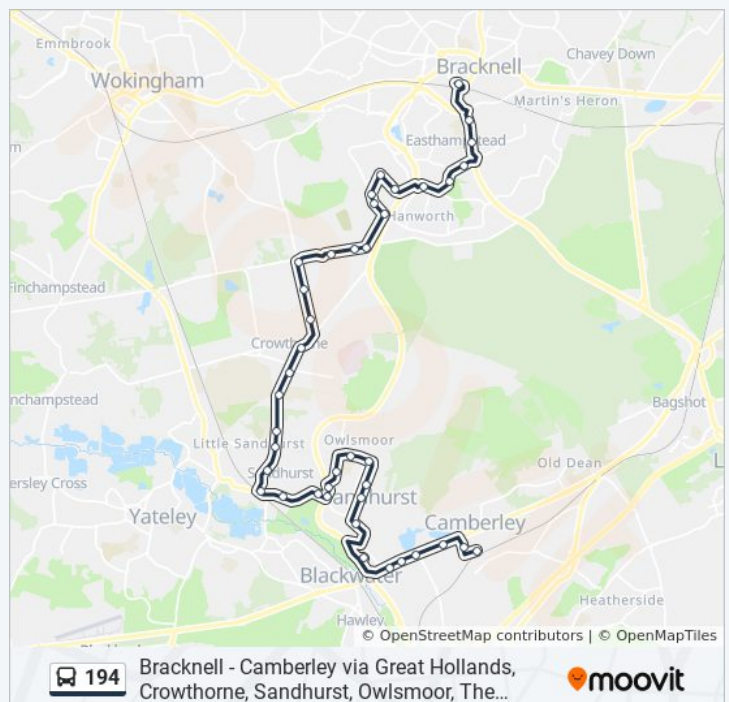

Bracknell Bus Station, Bracknell  
 Horse And Groom, Easthampstead  
 Glebewood, Easthampstead  
 Harcourt Road, Easthampstead  
 Haversham Drive, Easthampstead  
 Babbage Way, Easthampstead  
 East Lodge, Great Hollands  
 Great Hollands Square, Great Hollands  
 Ullswater, Great Hollands  
 Trevelyan, Great Hollands  
 Ringwood, Great Hollands  
 Forresters Way - Vintage Inn, Easthampstead Park  
 Crematorium, Easthampstead Park  
 Trl Northern Entrance, Transport Research Laboratory  
 Pinewood Crossroads, Crowthorne  
 Trl Western Entrance, Transport Research Laboratory  
 Brookers Row, Crowthorne  
 High Street, Crowthorne  
 Iron Duke, Crowthorne  
 Edgbarrow School, Crowthorne  
 Eagle House, Sandhurst  
 Longdown Road, Sandhurst  
 Harts Leap Close, Sandhurst

**194 bus Info**

**Direction:** Camberley

**Stops:** 41

**Trip Duration:** 51 min

**Line Summary:**

The New Inn, Sandhurst  
Sandhurst Library, Sandhurst  
Wellington Arms, Sandhurst  
Rackstraws, Sandhurst  
Evenlode Way, Sandhurst  
Sandhurst School, College Town  
Yeovil Road Shops, College Town  
Branksome Hill Road, College Town  
College Crescent, College Town  
Richmond Road, College Town  
The Jolly Farmer, College Town  
The Meadows, Sandhurst  
Laundry Lane, Yorktown  
The Agincourt, Yorktown  
Victoria Avenue, Yorktown  
The Avenue, Camberley  
Charles Street, Camberley  
Pembroke Broadway, Camberley

### Direction: Farnborough

60 stops

[VIEW LINE SCHEDULE](#)

Bracknell Bus Station, Bracknell  
Horse And Groom, Easthampstead  
Glebewood, Easthampstead  
Harcourt Road, Easthampstead  
Haversham Drive, Easthampstead  
Babbage Way, Easthampstead  
East Lodge, Great Hollands  
Great Hollands Square, Great Hollands  
Ullswater, Great Hollands  
Trevelyan, Great Hollands  
Ringwood, Great Hollands