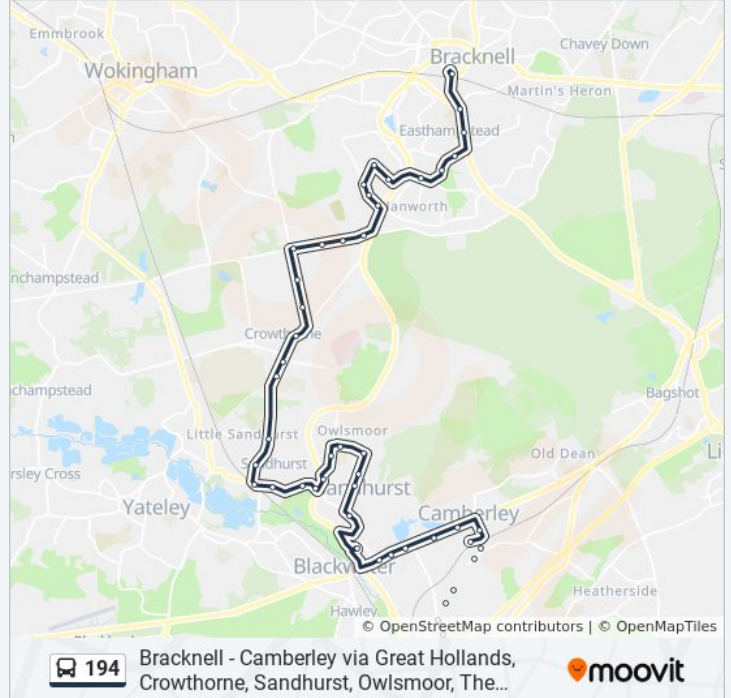

Bracknell - Camberley via Great Hollands, Crowthorne, Sandhurst, Owlsmoor, The Meadows, Farnborough College

Get The App

The 194 bus line (Bracknell - Camberley via Great Hollands, Crowthorne, Sandhurst, Owlsmoor, The Meadows, Farnborough College) has 4 routes. For regular weekdays, their operation hours are:  
 (1) Bracknell: 6:08 AM - 9:59 PM(2) Camberley: 5:50 AM - 7:00 PM(3) Farnborough: 6:55 AM - 4:15 PM(4) Sandhurst: 7:45 PM - 10:32 PM

Use the Moovit App to find the closest 194 bus station near you and find out when is the next 194 bus arriving.

**Direction: Bracknell**  
 56 stops  
[VIEW LINE SCHEDULE](#)

**194 bus Time Schedule**  
 Bracknell Route Timetable:

**194 bus Info**  
**Direction:** Bracknell  
**Stops:** 56  
**Trip Duration:** 53 min  
**Line Summary:**

The Agincourt, Yorktown  
Laundry Lane, Yorktown  
The Meadows, Sandhurst  
The Jolly Farmer, College Town  
Richmond Road, College Town  
College Crescent, College Town  
Branksome Hill Road, College Town  
Yeovil Road Shops, College Town  
Sandhurst School, College Town  
Evenlode Way, Sandhurst  
Rackstraws, Sandhurst  
Wellington Arms, Sandhurst  
Sandhurst Library, Sandhurst  
The New Inn, Sandhurst  
Harts Leap Close, Sandhurst  
Longdown Road, Sandhurst  
Edgbarrow School, Crowthorne  
Iron Duke, Crowthorne  
High Street, Crowthorne  
Brookers Row, Crowthorne  
Trl Western Entrance, Transport Research  
Laboratory  
Pinewood Crossroads, Crowthorne  
Trl Northern Entrance, Transport Research  
Laboratory  
Crematorium, Easthampstead Park  
Forresters Way - Vintage Inn, Easthampstead  
Park  
Ringwood, Great Hollands  
Trevelyan, Great Hollands  
Ullswater, Great Hollands  
Great Hollands Square, Great Hollands  
East Lodge, Great Hollands  
Babbage Way, Easthampstead

Haversham Drive, Easthampstead  
 Harcourt Road, Easthampstead  
 Glebewood, Easthampstead  
 Horse And Groom, Easthampstead  
 Bracknell Bus Station, Bracknell

**Direction: Camberley**

41 stops

[VIEW LINE SCHEDULE](#)