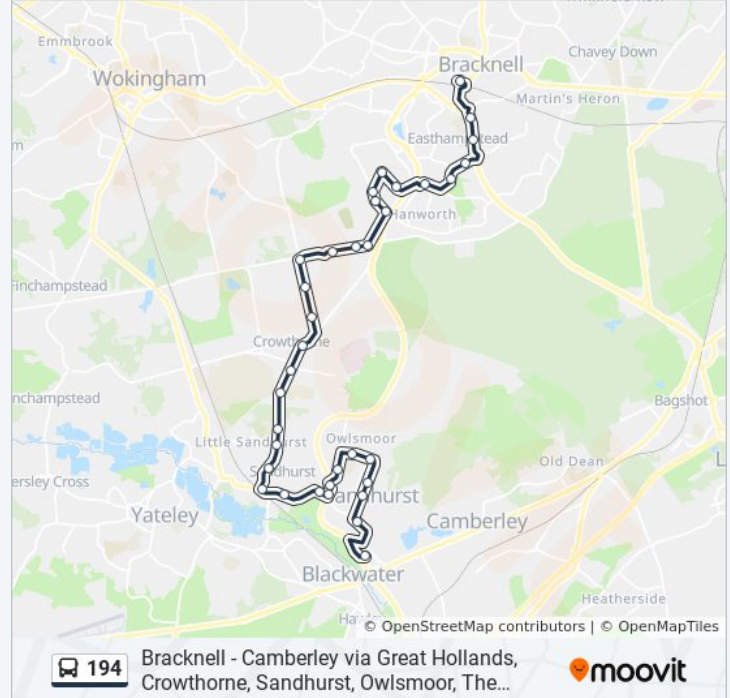

Yeovil Road Shops, College Town

Branksome Hill Road, College Town

College Crescent, College Town

Richmond Road, College Town

The Jolly Farmer, College Town

The Meadows, Sandhurst

194 bus time schedules and route maps are available in an offline PDF at [moovitapp.com](https://moovitapp.com). Use the [Moovit App](#) to see live bus times, train schedule or subway schedule, and step-by-step directions for all public transit in London.