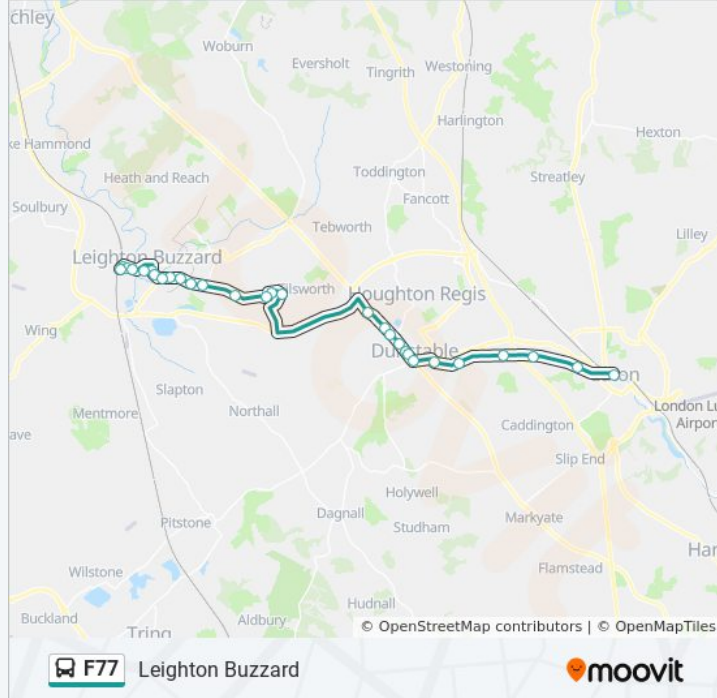

Lywood Road, Leighton Buzzard

Brooklands Avenue, Leighton Buzzard

Linwood Grove, Leighton Buzzard

Morrisons, Leighton Buzzard

Library, Leighton Buzzard

High Street, Leighton Buzzard

Tesco, Leighton Buzzard

Stoke Road, Linslade

Old Road, Linslade

Railway Station, Leighton Buzzard

**Direction: Luton Town Centre**

68 stops

[VIEW LINE SCHEDULE](#)

The Point, Central Milton Keynes

Central Business Exchange, Central Milton Keynes

Santander House, Central Milton Keynes