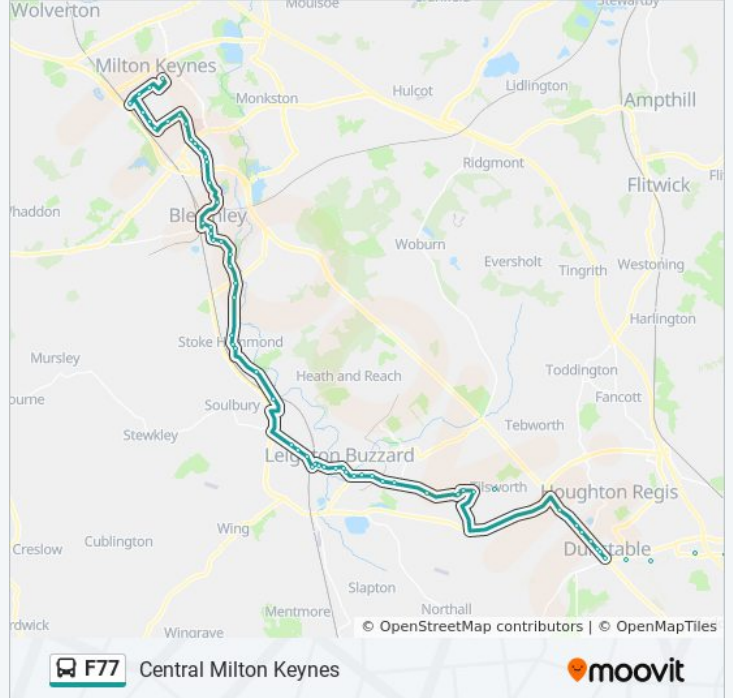

### F77 bus Info

**Direction:** Central Milton Keynes

**Stops:** 68

**Trip Duration:** 95 min

**Line Summary:**

Rugby Club, Leighton Buzzard  
Commerce Way, Leighton Buzzard  
Roundel Drive, Leighton Buzzard  
Lywood Road, Leighton Buzzard  
Brooklands Avenue, Leighton Buzzard  
Linwood Grove, Leighton Buzzard  
Morrisons, Leighton Buzzard  
Library, Leighton Buzzard  
High Street, Leighton Buzzard  
Tesco, Leighton Buzzard  
Stoke Road, Linslade  
Old Road, Linslade  
Railway Station, Leighton Buzzard  
St Mary's Way, Linslade  
Knaves Hill, Linslade  
Bideford Green, Linslade  
Manor Farm, Chelmscote  
Main Road, Three Locks  
The Dolphin Ph, Stoke Hammond  
The Green, Stoke Hammond  
Tyrells Road, Stoke Hammond  
The Lindens, Stoke Hammond  
Willowbridge, Stoke Hammond  
Waterhall Park, Bletchley  
Stoke Road, Bletchley  
Water Eaton Co-Op, Water Eaton  
Water Eaton Road, Water Eaton  
Brooklands Road, Bletchley  
Findlay Way, Bletchley  
Bus Station, Bletchley  
Bletchley Tesco, Denbigh  
Stadium Mk, Mount Farm  
Ashland Roundabout South, Ashland

Ashland Roundabout North, Ashland

Dodkin, Beanhill

Coffee Hall Roundabout South, Coffee Hall

Coffee Hall Roundabout North, Coffee Hall

Golden Drive, Eaglestone

Eaglestone Roundabout West, Eaglestone

Woughton Campus, Leadenhall