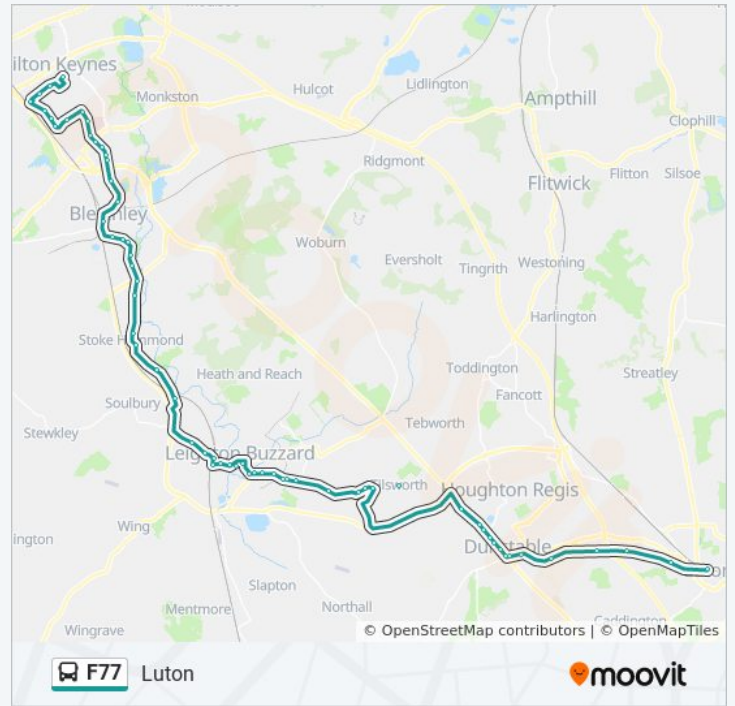

Manor Farm, Chelmscote

Bideford Green, Linslade

Knaves Hill, Linslade

Durrell Close, Linslade

Railway Station, Leighton Buzzard

Stoke Road, Linslade

Bridge Street, Leighton Buzzard

High Street, Leighton Buzzard

Market Square, Leighton Buzzard

Morrisons, Leighton Buzzard

Linwood Grove, Leighton Buzzard

Brooklands Avenue, Leighton Buzzard

Lywood Road, Leighton Buzzard

Roundel Drive, Leighton Buzzard

Cherrycourt Way, Leighton Buzzard  
Commerce Way, Leighton Buzzard  
Apex Park, Leighton Buzzard  
Rugby Club, Leighton Buzzard  
The Green, Stanbridge  
Stanbridge Lower School, Stanbridge  
Kings Way, Stanbridge  
Leighton United Football Club, Tilsworth  
All Saints' Church, Tilsworth  
Blackhill, Tilsworth  
Dickens Lane, Tilsworth  
Tilsworth Golf Centre, Tilsworth  
Chalk Hill Farm, Houghton Regis  
French's Avenue, Dunstable  
Watling Court, Dunstable  
Westfield Road, Dunstable  
Park Street, Dunstable  
Regent Street, Dunstable  
The Quadrant, Dunstable  
Church Street, Dunstable  
Priory View, Dunstable  
Jeans Way, Dunstable  
Stanton Road, Dunstable  
Chaul End Lane, Luton  
Clifton Road, Luton  
Luton Station Interchange, Luton Town Centre