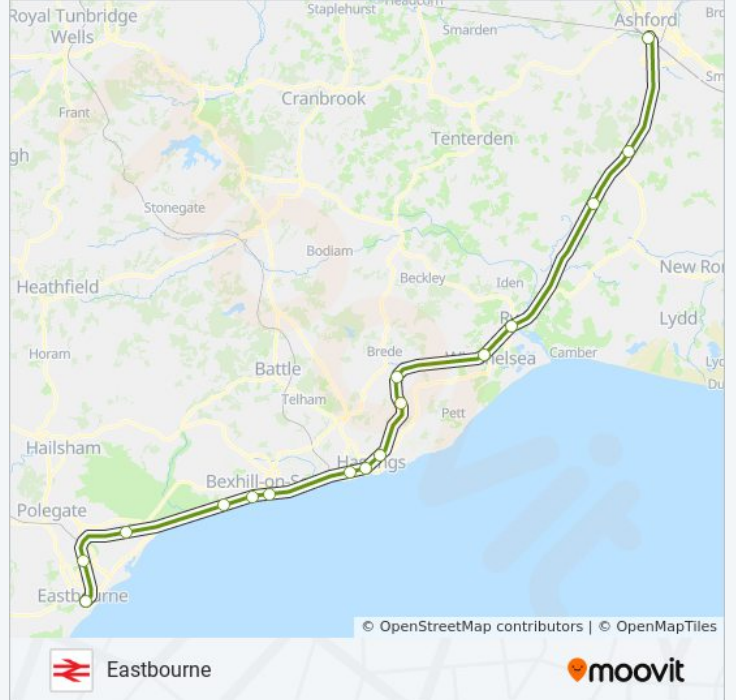

Direction: Epsom

11 stops

[VIEW LINE SCHEDULE](#)

- London Victoria
- Clapham Junction
- Balham Rail
- Mitcham Eastfields
- Mitcham Junction
- Hackbridge
- Carshalton
- Sutton
- Cheam
- Ewell East
- Epsom

SOUTHERN train Time Schedule

Epsom Route Timetable:

Sunday	8:38 PM - 10:41 PM
Monday	5:41 AM - 10:55 PM
Tuesday	5:41 AM - 10:55 PM
Wednesday	5:41 AM - 10:55 PM
Thursday	5:41 AM - 10:55 PM
Friday	6:55 AM - 11:45 PM
Saturday	6:55 AM - 11:45 PM

SOUTHERN train Info

Direction: Epsom

Stops: 11

Trip Duration: 43 min

Line Summary: