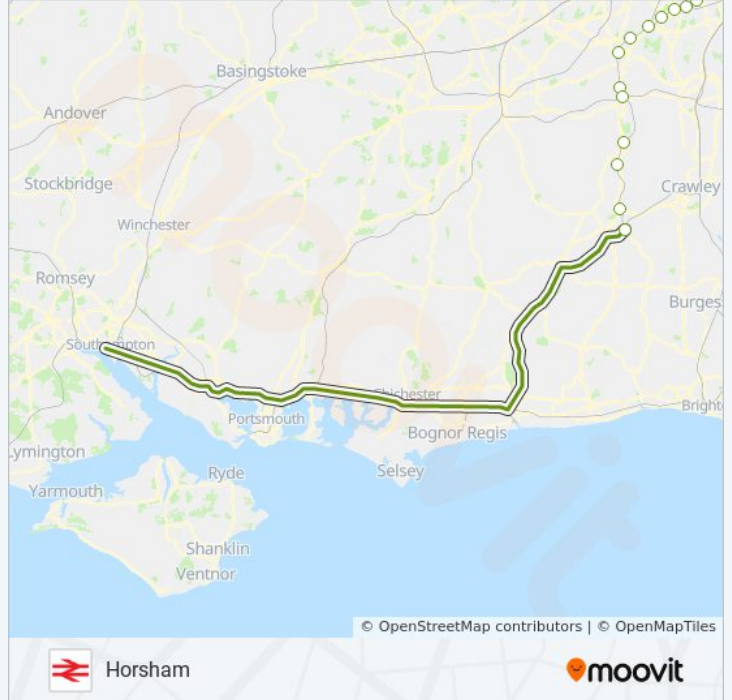

SOUTHERN train Info

Direction: Horsham
Stops: 19
Trip Duration: 81 min
Line Summary:

Horsham

Direction: Hove

2 stops

[VIEW LINE SCHEDULE](#)

Brighton

Hove