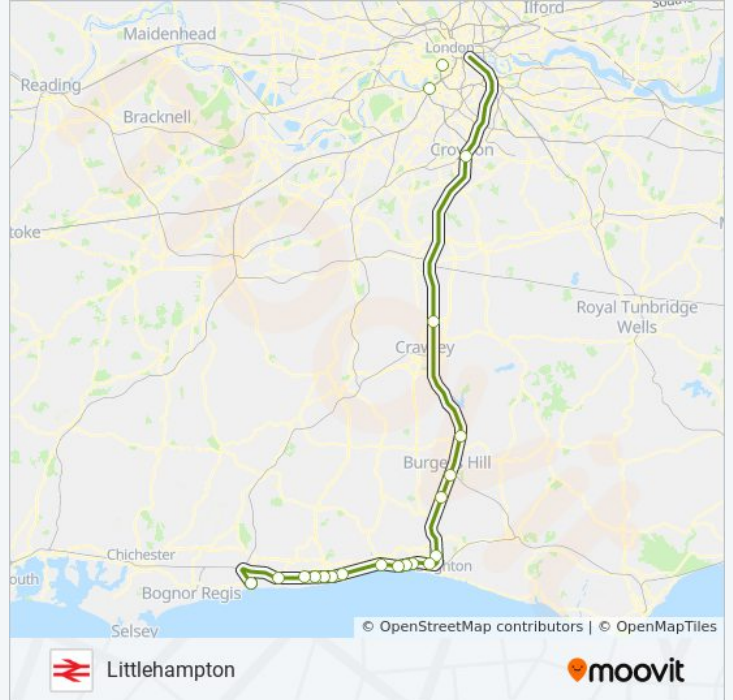

SOUTHERN train Info

Direction: Littlehampton

Stops: 20

Trip Duration: 56 min

Line Summary:

Angmering

Littlehampton

Direction: London Bridge