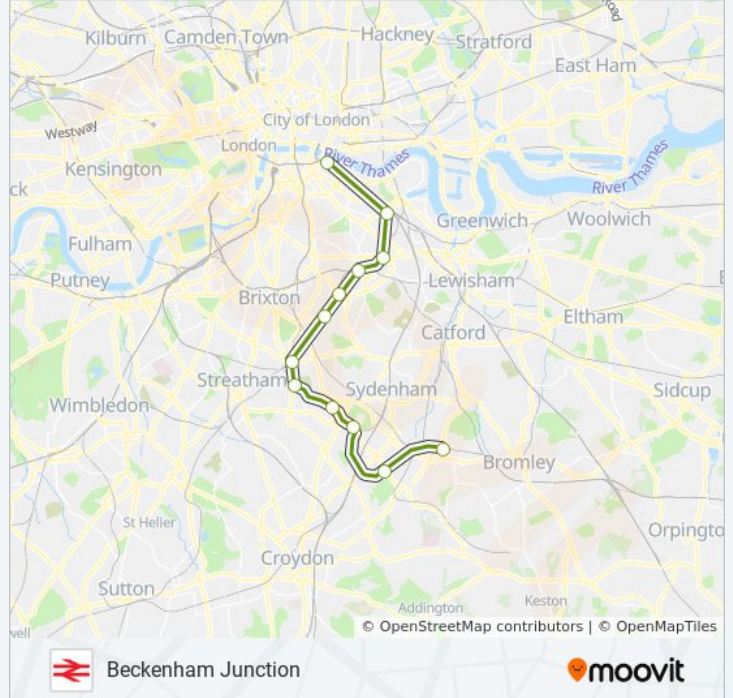

London Bridge
 South Bermondsey
 Queens Road Peckham
 Peckham Rye
 East Dulwich
 North Dulwich
 Tulse Hill
 West Norwood
 Gipsy Hill
 Crystal Palace
 Birkbeck
 Beckenham Junction

SOUTHERN train Time Schedule

SOUTHERN train Info

Direction: Beckenham Junction

Stops: 12

Trip Duration: 43 min

Line Summary:

Direction: Bognor Regis

21 stops

[VIEW LINE SCHEDULE](#)