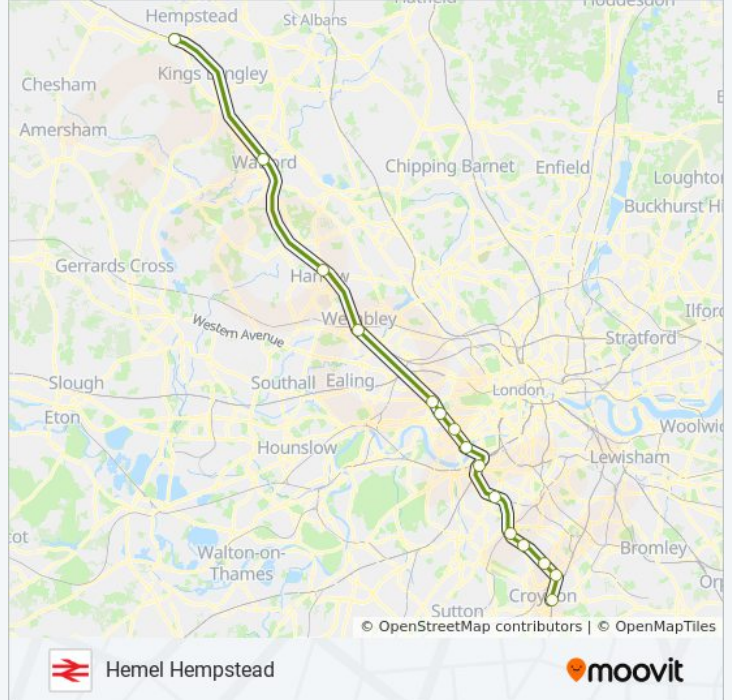

SOUTHERN train Info

Direction: Haywards Heath

Stops: 13

Trip Duration: 41 min

Line Summary:

Direction: Hemel Hempstead

15 stops

[VIEW LINE SCHEDULE](#)

SOUTHERN train Time Schedule

Hemel Hempstead Route Timetable:

Sunday	Not Operational
Monday	6:16 AM - 8:10 PM
Tuesday	6:16 AM - 8:10 PM
Wednesday	6:16 AM - 8:10 PM
Thursday	6:16 AM - 8:10 PM
Friday	Not Operational
Saturday	Not Operational

SOUTHERN train Info

Direction: Hemel Hempstead

Stops: 15

Trip Duration: 77 min

Line Summary:

Direction: Horsham

19 stops

[VIEW LINE SCHEDULE](#)