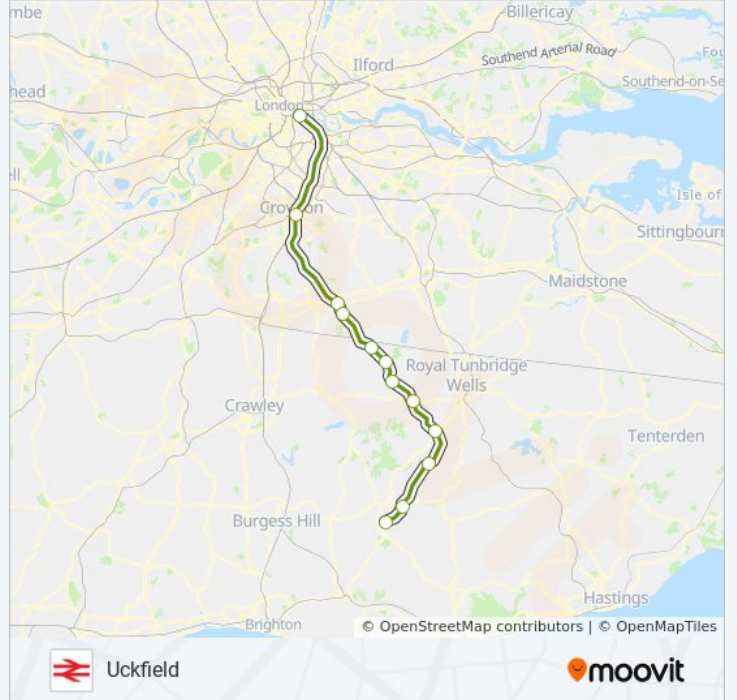

SOUTHERN train Info

Direction: Uckfield

Stops: 12

Trip Duration: 75 min

Line Summary:

Direction: Watford Junction

14 stops

[VIEW LINE SCHEDULE](#)