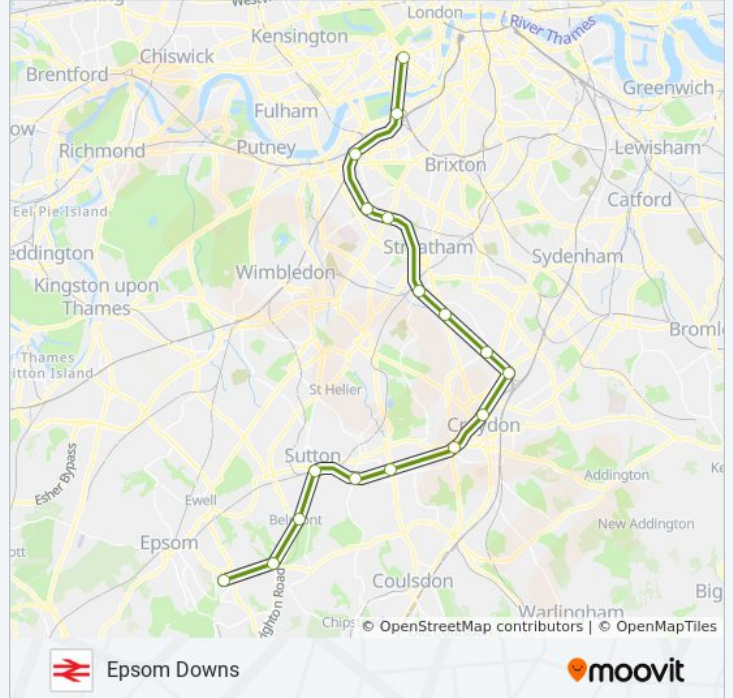

SOUTHERN train Info

Direction: Epsom Downs

Stops: 17

Trip Duration: 59 min

Line Summary:

Direction: Gatwick Airport

26 stops

[VIEW LINE SCHEDULE](#)