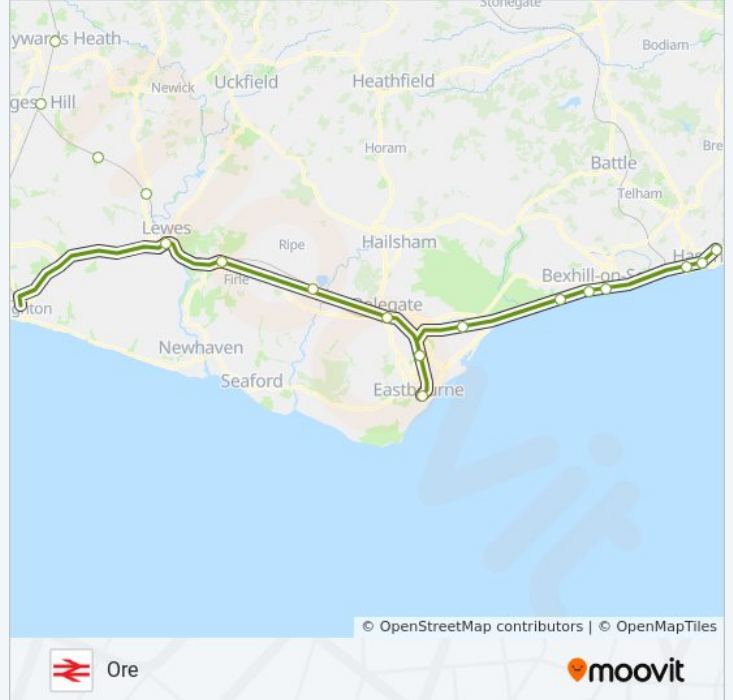

Pevensey & Westham

Cooden Beach

Collington

Bexhill

St Leonards Warrior Square

Hastings

Ore

Direction: Oxted