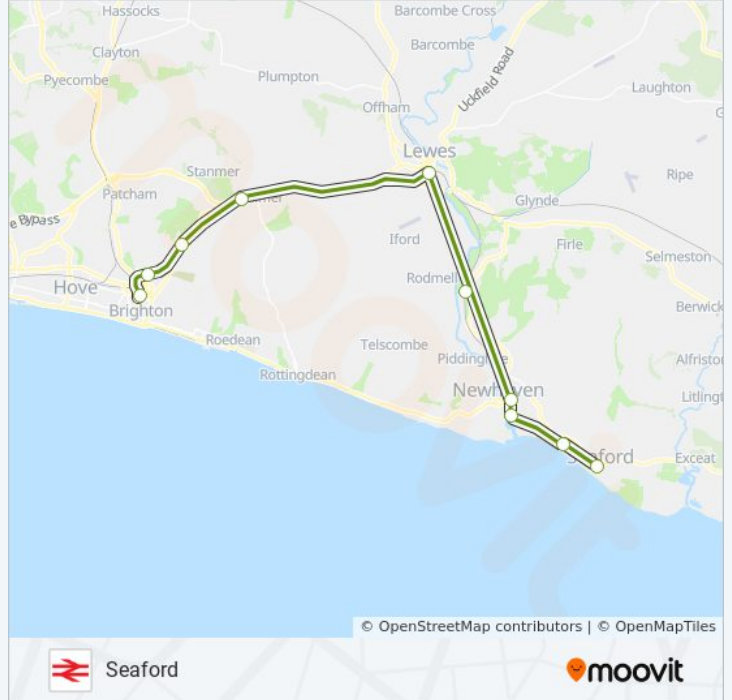

Direction: Selhurst

12 stops

[VIEW LINE SCHEDULE](#)

- London Bridge
- South Bermondsey
- Queens Road Peckham
- Peckham Rye
- East Dulwich
- North Dulwich
- Tulse Hill
- Streatham
- Streatham Common
- Norbury
- Thornton Heath
- Selhurst

SOUTHERN train Time Schedule

Selhurst Route Timetable:

Sunday	12:25 AM - 12:40 AM
Monday	9:16 AM - 11:02 PM
Tuesday	9:16 AM - 11:02 PM
Wednesday	9:16 AM - 11:02 PM
Thursday	9:16 AM - 11:02 PM
Friday	10:45 PM - 11:55 PM
Saturday	12:25 AM - 11:55 PM

SOUTHERN train Info

Direction: Selhurst

Stops: 12

Trip Duration: 36 min

Line Summary: