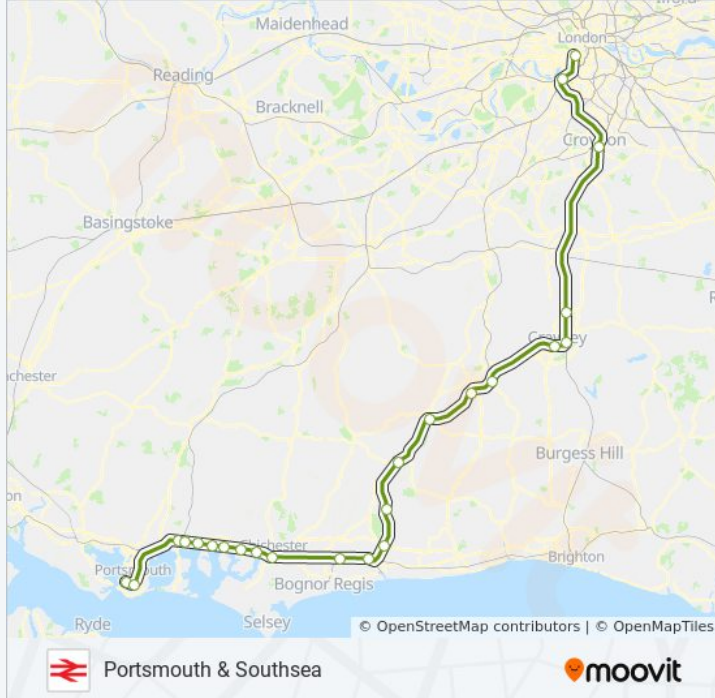

SOUTHERN train Info

Direction: Portsmouth & Southsea

Stops: 24

Trip Duration: 55 min

Line Summary:

Southbourne

Emsworth

Warblington

Havant

Fratton

Portsmouth & Southsea

Direction: Portsmouth Harbour

28 stops

[VIEW LINE SCHEDULE](#)

Brighton

Hove