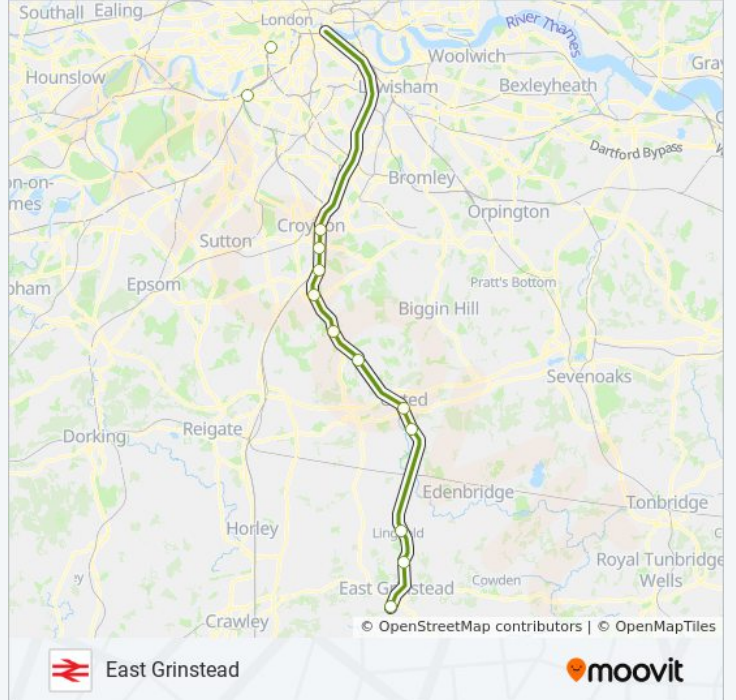

East Grinstead Route Timetable:

Sunday	7:43 AM - 10:51 PM
Monday	5:20 AM - 11:22 PM
Tuesday	5:20 AM - 11:22 PM
Wednesday	5:20 AM - 11:22 PM
Thursday	5:20 AM - 11:22 PM
Friday	5:20 AM - 11:20 PM
Saturday	5:20 AM - 11:20 PM

SOUTHERN train Info

Direction: East Grinstead

Stops: 13

Trip Duration: 60 min

Line Summary:

Direction: Eastbourne

16 stops

[VIEW LINE SCHEDULE](#)