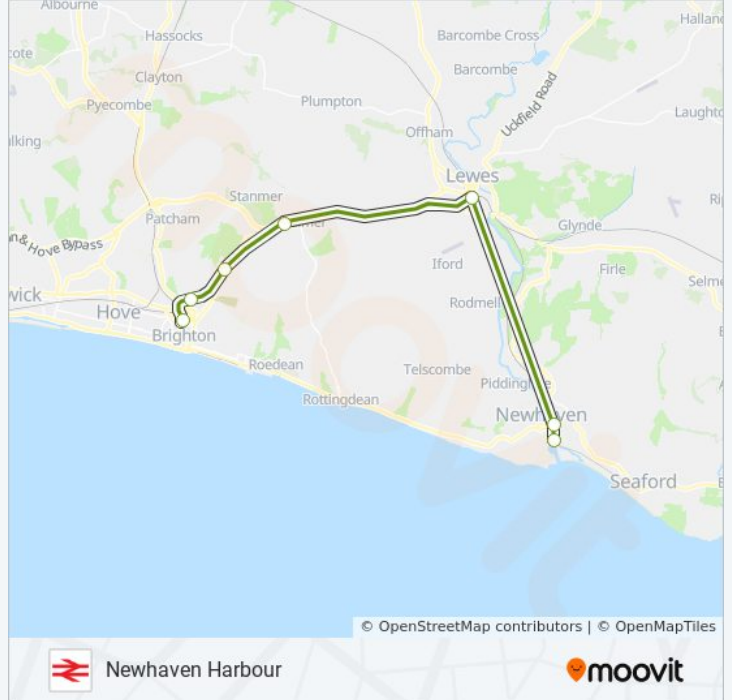

SOUTHERN train Info

Direction: Newhaven Harbour

Stops: 7

Trip Duration: 35 min

Line Summary:

Direction: Norwood Junction

11 stops

[VIEW LINE SCHEDULE](#)