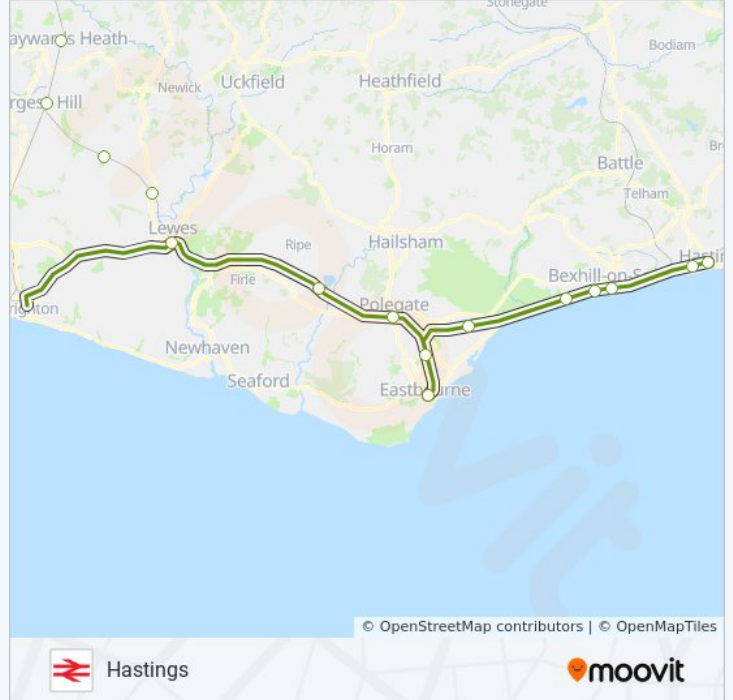

SOUTHERN train Info

Direction: Hastings

Stops: 19

Trip Duration: 46 min

Line Summary:

Hastings

Direction: Havant

18 stops

[VIEW LINE SCHEDULE](#)

- Brighton
- Hove
- Aldrington
- Portslade
- Fishersgate
- Southwick
- Shoreham-By-Sea
- Lancing
- East Worthing
- Worthing
- West Worthing
- Durrington-On-Sea
- Goring-By-Sea
- Angmering
- Ford
- Barnham
- Chichester
- Havant

Direction: Havant

Stops: 18

Trip Duration: 31 min

Line Summary:

Direction: Haywards Heath

13 stops

[VIEW LINE SCHEDULE](#)

- Littlehampton
- Angmering
- Goring-By-Sea
- Durrington-On-Sea
- West Worthing
- Worthing
- Lancing
- Shoreham-By-Sea
- Southwick
- Portslade
- Hove
- Preston Park
- Haywards Heath