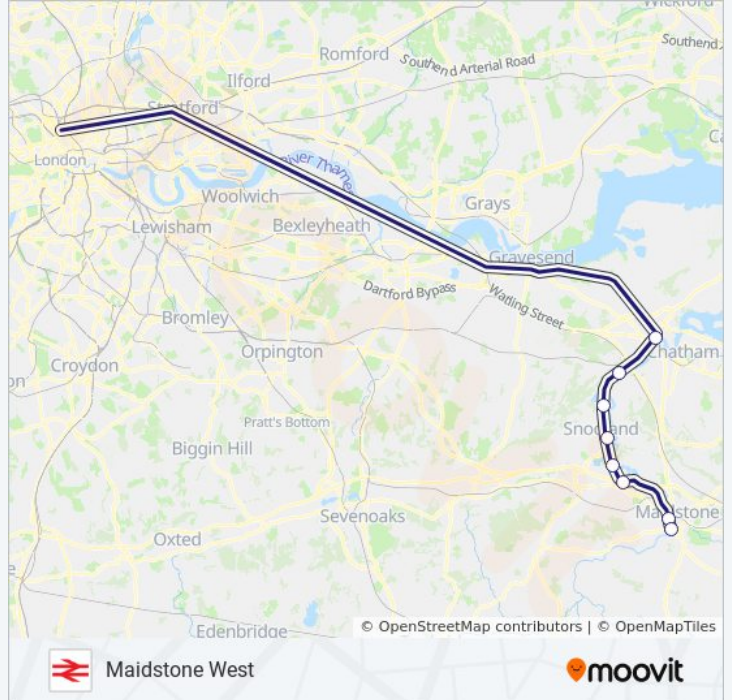

SOUTHEASTERN train Info

Direction: Maidstone East

Stops: 8

Trip Duration: 61 min

Line Summary:

Direction: Maidstone West

8 stops

[VIEW LINE SCHEDULE](#)

- Strood
- Cuxton
- Halling
- Snodland
- New Hythe
- Aylesford
- Maidstone Barracks
- Maidstone West

SOUTHEASTERN train Time Schedule

Maidstone West Route Timetable:

Sunday	Not Operational
Monday	5:03 AM - 10:03 PM
Tuesday	5:03 AM - 10:03 PM
Wednesday	5:03 AM - 10:03 PM
Thursday	5:03 AM - 10:03 PM
Friday	10:03 PM
Saturday	10:03 PM

SOUTHEASTERN train Info

Direction: Maidstone West

Stops: 8

Trip Duration: 24 min

Line Summary:

Direction: Margate

15 stops

[VIEW LINE SCHEDULE](#)