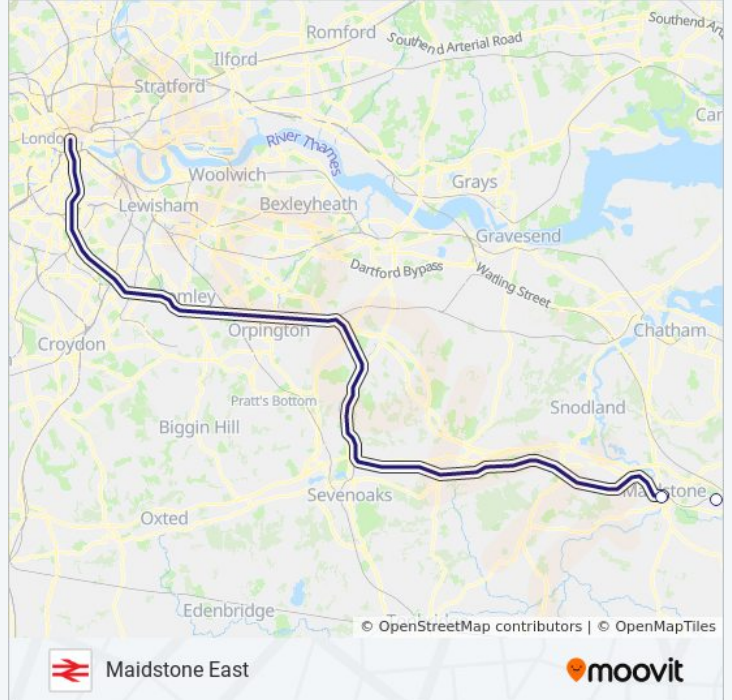

SOUTHEASTERN train Time Schedule

Maidstone East Route Timetable:

Sunday	5:10 AM - 10:25 PM
Monday	7:31 AM - 10:31 PM
Tuesday	7:31 AM - 10:31 PM
Wednesday	7:31 AM - 10:31 PM
Thursday	7:31 AM - 10:31 PM
Friday	7:31 AM - 11:31 PM
Saturday	7:31 AM - 11:31 PM

SOUTHEASTERN train Info

Direction: Maidstone East

Stops: 8

Trip Duration: 61 min

Line Summary:

Direction: Maidstone West

8 stops

[VIEW LINE SCHEDULE](#)

SOUTHEASTERN train Info

Direction: Maidstone West

Stops: 8

Trip Duration: 24 min

Line Summary:

Direction: Margate

15 stops

[VIEW LINE SCHEDULE](#)