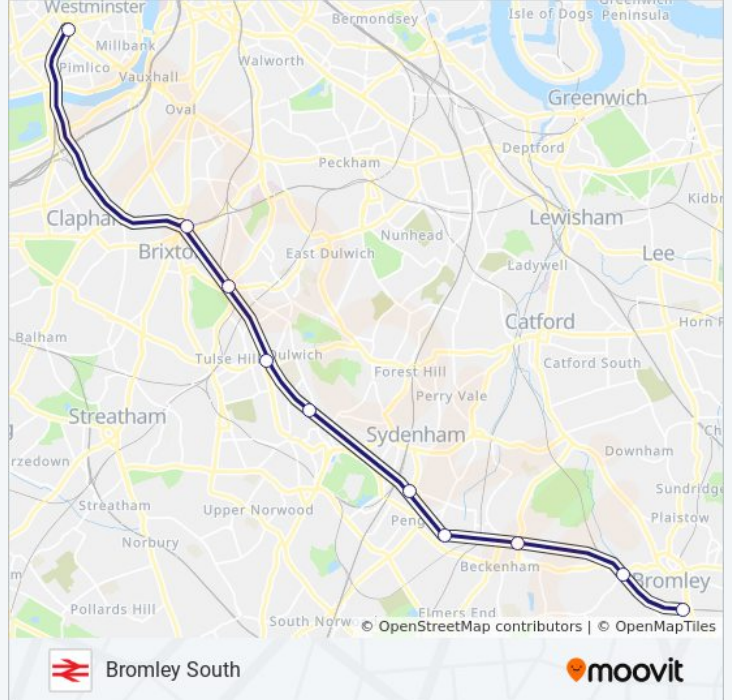

SOUTHEASTERN train Info

Direction: Beckenham Junction

Stops: 9

Trip Duration: 19 min

Line Summary:

Direction: Bromley North

3 stops

[VIEW LINE SCHEDULE](#)

SOUTHEASTERN train Info

Direction: Bromley North

Stops: 3

Trip Duration: 5 min

Line Summary:

Direction: Bromley South

3 stops

[VIEW LINE SCHEDULE](#)

London Victoria

Denmark Hill

Bromley South

SOUTHEASTERN train Time Schedule

Bromley South Route Timetable:

Sunday	Not Operational
Monday	12:42 AM
Tuesday	Not Operational
Wednesday	Not Operational
Thursday	Not Operational
Friday	Not Operational
Saturday	Not Operational

SOUTHEASTERN train Info

Direction: Bromley South

Stops: 3

Trip Duration: 25 min

Line Summary:

Direction: Canterbury East

12 stops

[VIEW LINE SCHEDULE](#)