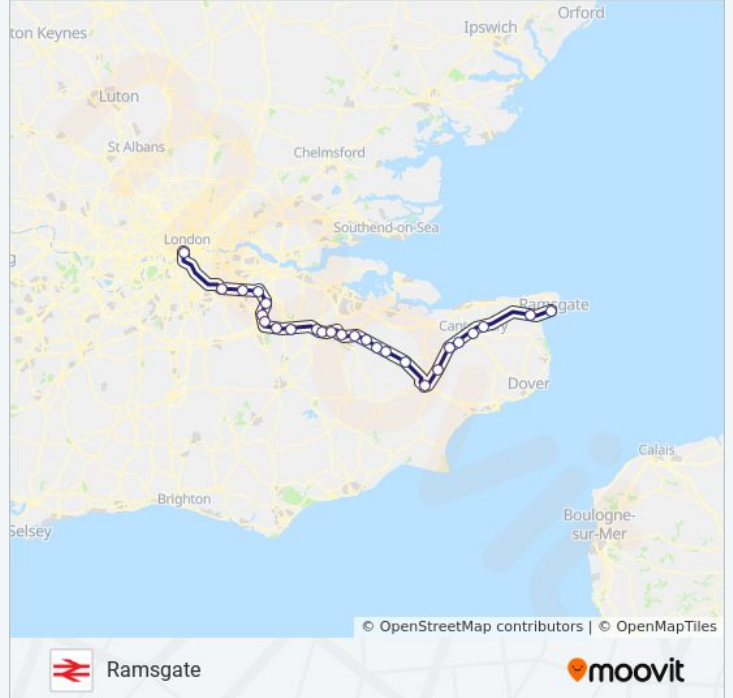

SOUTHEASTERN train Info

Direction: Ramsgate

Stops: 24

Trip Duration: 110 min

Line Summary:

Chilham
 Chartham
 Canterbury West
 Sturry
 Minster
 Ramsgate

Direction: Rochester

18 stops