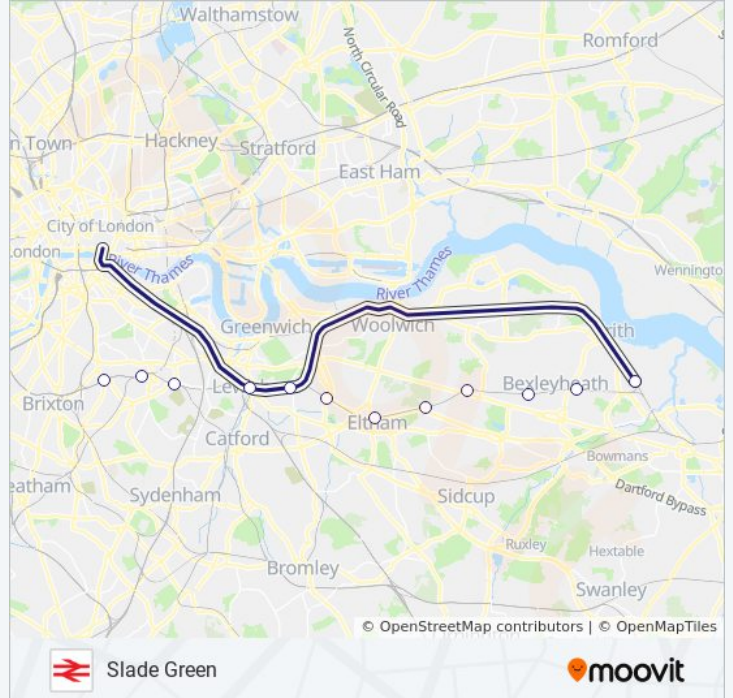

SOUTHEASTERN train Info

Direction: Slade Green

Stops: 14

Trip Duration: 42 min

Line Summary:

Direction: St Pancras International

21 stops

[VIEW LINE SCHEDULE](#)