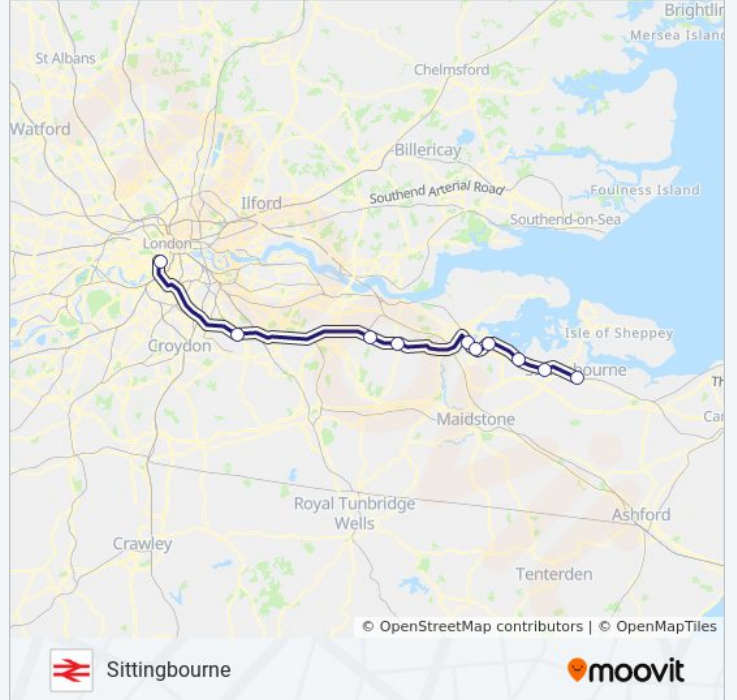

SOUTHEASTERN train Info

Direction: Sittingbourne

Stops: 14

Trip Duration: 19 min

Line Summary:

Direction: Slade Green

14 stops

[VIEW LINE SCHEDULE](#)