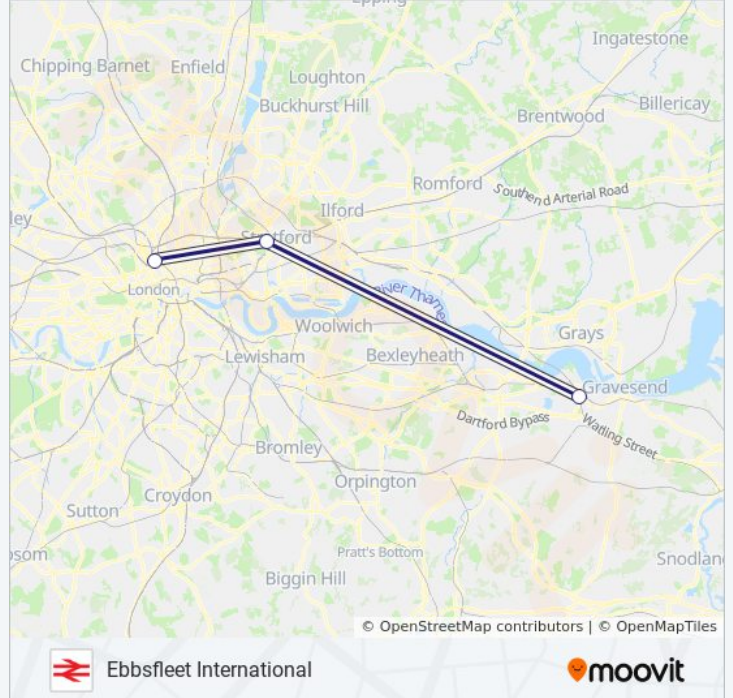

Aylesham

Snowdown

Shepherds Well

Kearsney

Dover Priory

Direction: Ebbsfleet International

3 stops

[VIEW LINE SCHEDULE](#)

St Pancras

Stratford International

Ebbsfleet International

SOUTHEASTERN train Time Schedule

Ebbsfleet International Route Timetable:

Sunday	10:20 PM
Monday	11:20 PM - 11:50 PM
Tuesday	11:20 PM - 11:50 PM
Wednesday	11:20 PM - 11:50 PM
Thursday	Not Operational
Friday	Not Operational
Saturday	Not Operational

SOUTHEASTERN train Info

Direction: Ebbsfleet International

Stops: 3

Trip Duration: 18 min

Line Summary:

Direction: Faversham

16 stops

[VIEW LINE SCHEDULE](#)