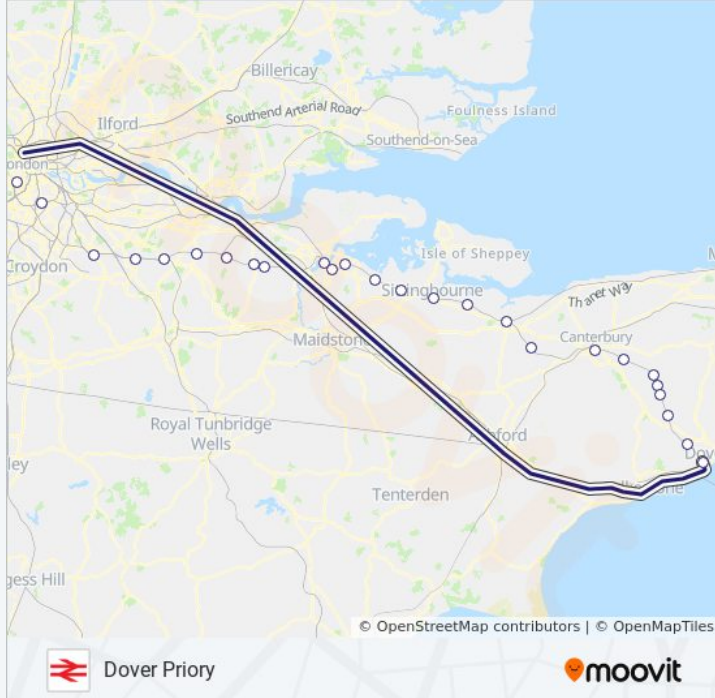

SOUTHEASTERN train Info

Direction: Dover Priory

Stops: 26

Trip Duration: 111 min

Line Summary:

Cantebury East Station

Bekesbourne

Adisham

Aylesham

Snowdown

Shepherds Well

Kearsney

Dover Priory

Direction: Ebbsfleet International

3 stops

[VIEW LINE SCHEDULE](#)

SOUTHEASTERN train Info

Direction: Ebbsfleet International

Stops: 3

Trip Duration: 18 min

Line Summary:

Direction: Faversham

16 stops

[VIEW LINE SCHEDULE](#)