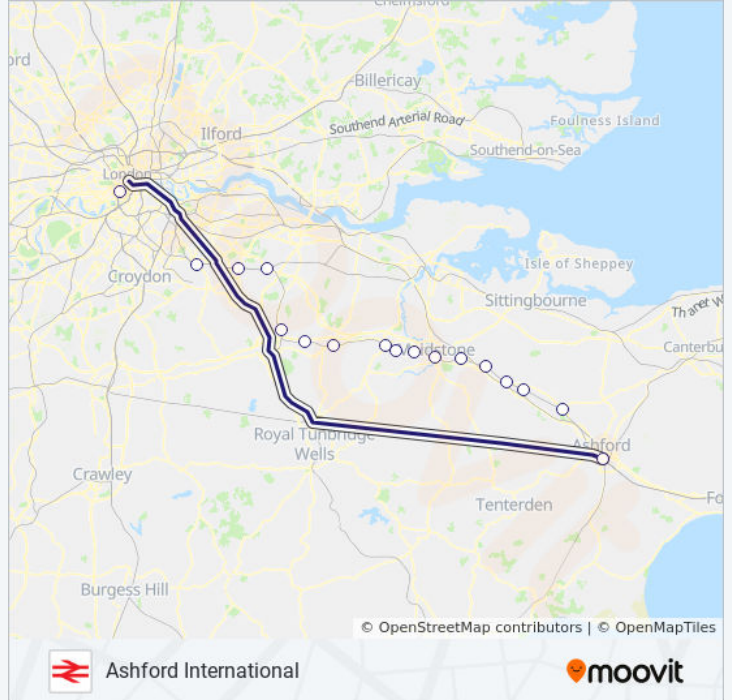

SOUTHEASTERN train Info

Direction: Canterbury West

Stops: 15

Trip Duration: 106 min

Line Summary:

Direction: Charlton

9 stops

[VIEW LINE SCHEDULE](#)

SOUTHEASTERN train Info

Direction: Charlton

Stops: 9

Trip Duration: 26 min

Line Summary:

Direction: Dartford

15 stops

[VIEW LINE SCHEDULE](#)