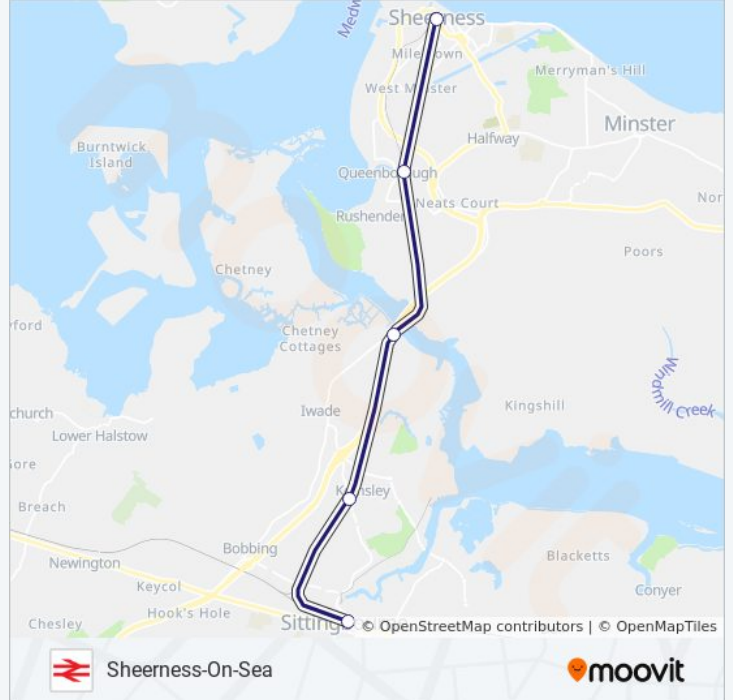

SOUTHEASTERN train Info

Direction: Sevenoaks

Stops: 14

Trip Duration: 59 min

Line Summary:

Direction: Sheerness-On-Sea

6 stops

[VIEW LINE SCHEDULE](#)

- Gillingham
- Rainham (Kent)
- Kemsley
- Swale
- Queenborough
- Sheerness-On-Sea

SOUTHEASTERN train Time Schedule

Sheerness-On-Sea Route Timetable:

Sunday	12:23 AM - 10:34 PM
Monday	5:05 AM - 11:23 PM
Tuesday	12:23 AM - 11:23 PM
Wednesday	12:23 AM - 11:23 PM
Thursday	12:23 AM - 11:23 PM
Friday	12:23 AM - 11:23 PM
Saturday	12:23 AM - 11:23 PM

SOUTHEASTERN train Info

Direction: Sheerness-On-Sea

Stops: 6

Trip Duration: 19 min

Line Summary:

Direction: Sidcup

10 stops

[VIEW LINE SCHEDULE](#)