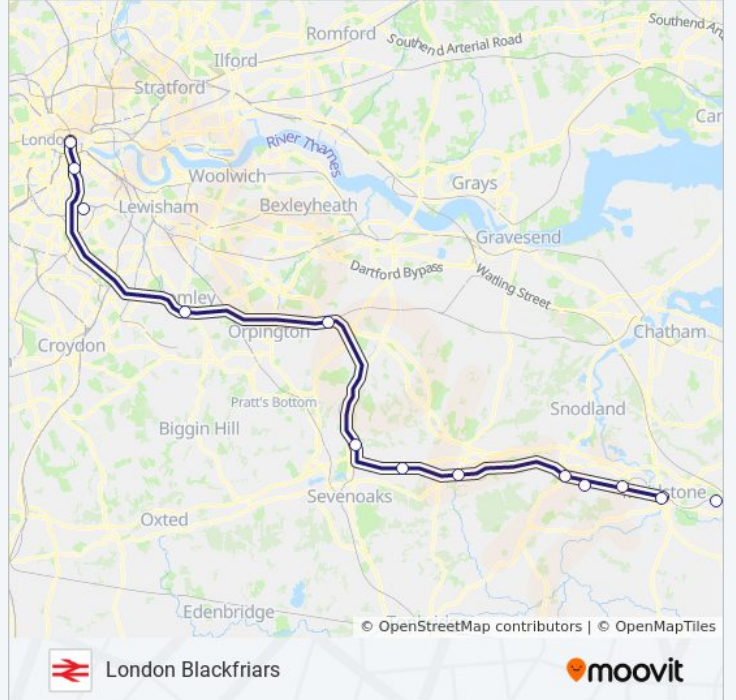

SOUTHEASTERN train Info

Direction: London Blackfriars

Stops: 14

Trip Duration: 27 min

Line Summary:

Direction: London Bridge

25 stops

[VIEW LINE SCHEDULE](#)