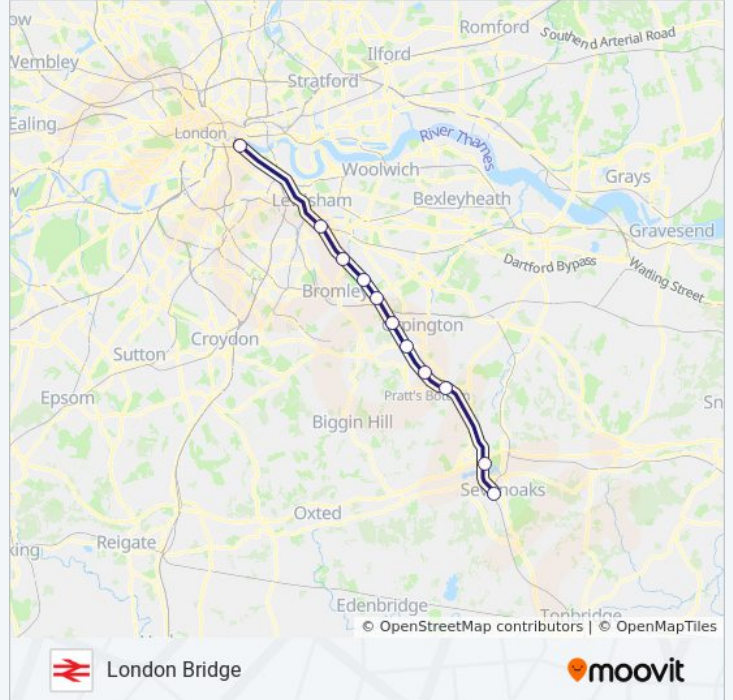

SOUTHEASTERN train Info

Direction: London Bridge

Stops: 25

Trip Duration: 35 min

Line Summary:

Woolwich Dockyard

Charlton

Westcombe Park

Maze Hill

Greenwich

Deptford

London Bridge

Direction: London Cannon Street

27 stops

[VIEW LINE SCHEDULE](#)

Cannon Street