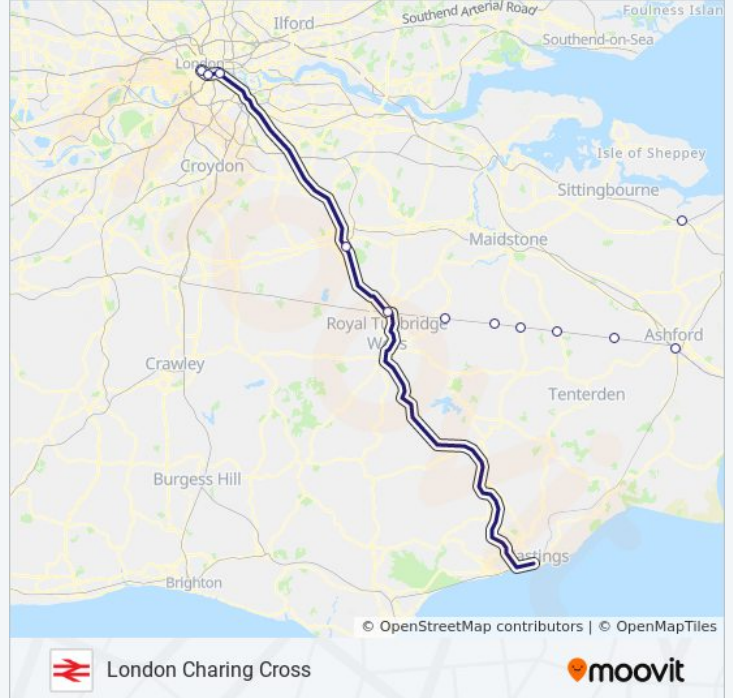

SOUTHEASTERN train Info

Direction: London Charing Cross

Stops: 25

Trip Duration: 55 min

Line Summary:

Eltham

Kidbrooke

Blackheath

Lewisham

London Bridge

Waterloo East

Charing Cross

Direction: London Victoria

26 stops

[VIEW LINE SCHEDULE](#)

Dover Priory