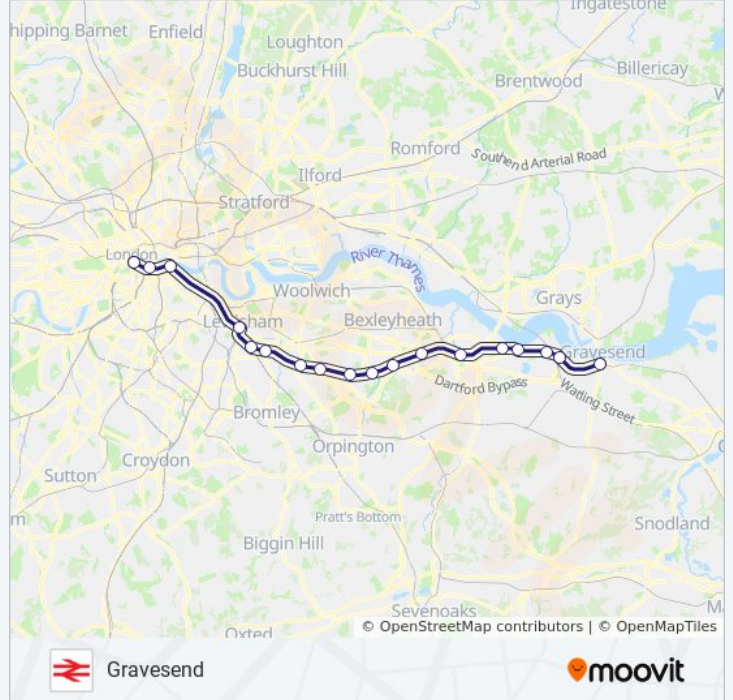

SOUTHEASTERN train Info

Direction: Gravesend

Stops: 20

Trip Duration: 63 min

Line Summary:

Northfleet

Gravesend

Direction: Grove Park

3 stops

[VIEW LINE SCHEDULE](#)

Bromley North

Sundridge Park

Grove Park

SOUTHEASTERN train Time Schedule

Grove Park Route Timetable:

Sunday	12:23 AM
Monday	5:23 AM - 11:53 PM
Tuesday	12:23 AM - 11:53 PM
Wednesday	12:23 AM - 11:53 PM
Thursday	12:23 AM - 11:53 PM
Friday	12:23 AM - 11:53 PM
Saturday	12:23 AM - 11:53 PM

SOUTHEASTERN train Info

Direction: Grove Park

Stops: 3

Trip Duration: 5 min

Line Summary:

Direction: Hastings

19 stops

[VIEW LINE SCHEDULE](#)