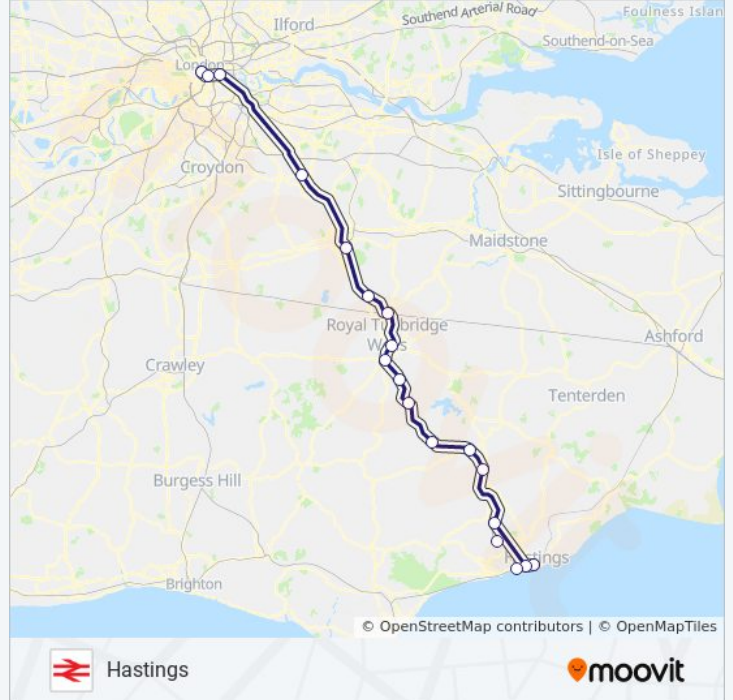

SOUTHEASTERN train Info

Direction: Grove Park

Stops: 3

Trip Duration: 5 min

Line Summary:

Direction: Hastings

19 stops

[VIEW LINE SCHEDULE](#)

SOUTHEASTERN train Time Schedule

Hastings Route Timetable:

Sunday	8:00 AM - 10:16 PM
Monday	5:50 AM - 11:50 PM
Tuesday	5:50 AM - 11:50 PM
Wednesday	5:50 AM - 11:45 PM
Thursday	5:50 AM - 11:45 PM
Friday	6:08 AM - 11:45 PM
Saturday	6:08 AM - 11:45 PM

SOUTHEASTERN train Info

Direction: Hastings

Stops: 19

Trip Duration: 103 min

Line Summary:

Direction: Hayes (Kent)

13 stops

[VIEW LINE SCHEDULE](#)