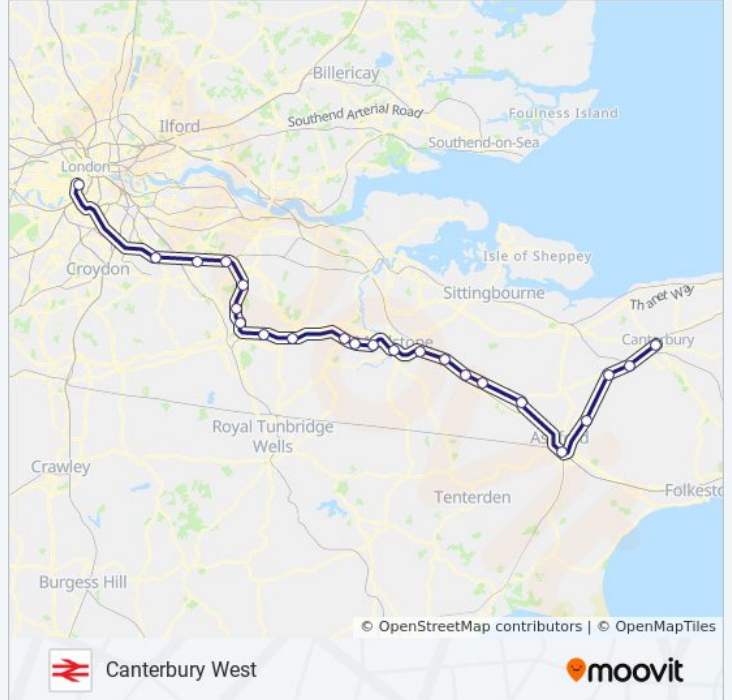

Direction: Canterbury East

Stops: 12

Trip Duration: 13 min

Line Summary:

Direction: Canterbury West

15 stops

[VIEW LINE SCHEDULE](#)

- Charing Cross
- Waterloo East
- London Bridge
- Sevenoaks
- Tonbridge
- Paddock Wood
- Marden
- Staplehurst
- Headcorn
- Pluckley
- Ashford International
- Wye
- Chilham
- Chartham
- Canterbury West

SOUTHEASTERN train Time Schedule

Canterbury West Route Timetable:

Sunday	Not Operational
Monday	6:59 AM - 5:27 PM
Tuesday	6:59 AM - 11:44 PM
Wednesday	6:59 AM - 11:38 PM
Thursday	6:59 AM - 11:38 PM
Friday	11:38 PM
Saturday	11:38 PM

SOUTHEASTERN train Info

Direction: Canterbury West

Stops: 15

Trip Duration: 106 min

Line Summary:

Direction: Charlton

9 stops

[VIEW LINE SCHEDULE](#)

SOUTHEASTERN train Info

Direction: Charlton

Stops: 9

Trip Duration: 26 min

Line Summary:

Direction: Dartford

15 stops

[VIEW LINE SCHEDULE](#)