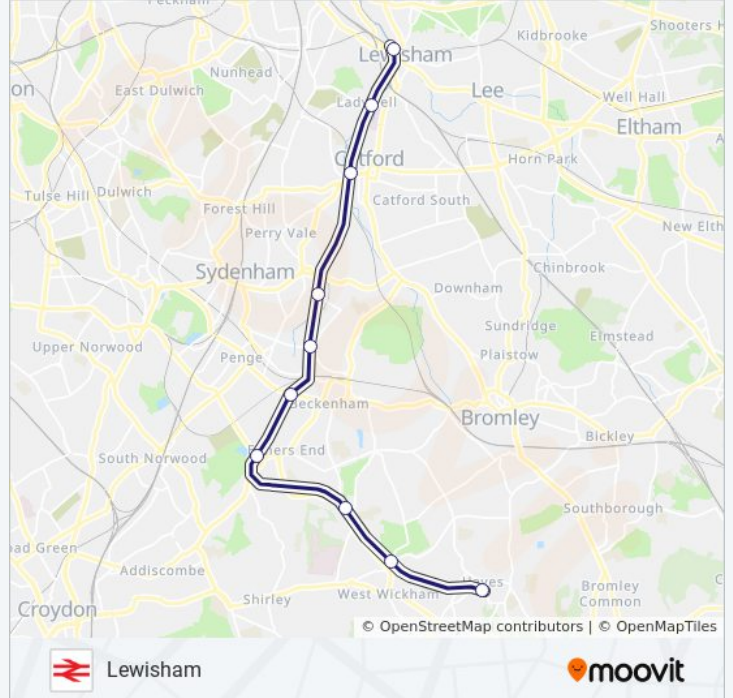

- Hayes
- West Wickham
- Eden Park
- Elmers End
- Clock House
- New Beckenham
- Lower Sydenham
- Catford Bridge
- Ladywell
- Lewisham

SOUTHEASTERN train Time Schedule

Lewisham Route Timetable:

Sunday	Not Operational
Monday	Not Operational
Tuesday	Not Operational
Wednesday	Not Operational
Thursday	Not Operational
Friday	11:43 PM
Saturday	11:43 PM

SOUTHEASTERN train Info

Direction: Lewisham

Stops: 10

Trip Duration: 24 min

Line Summary:

Direction: London Blackfriars

14 stops

[VIEW LINE SCHEDULE](#)