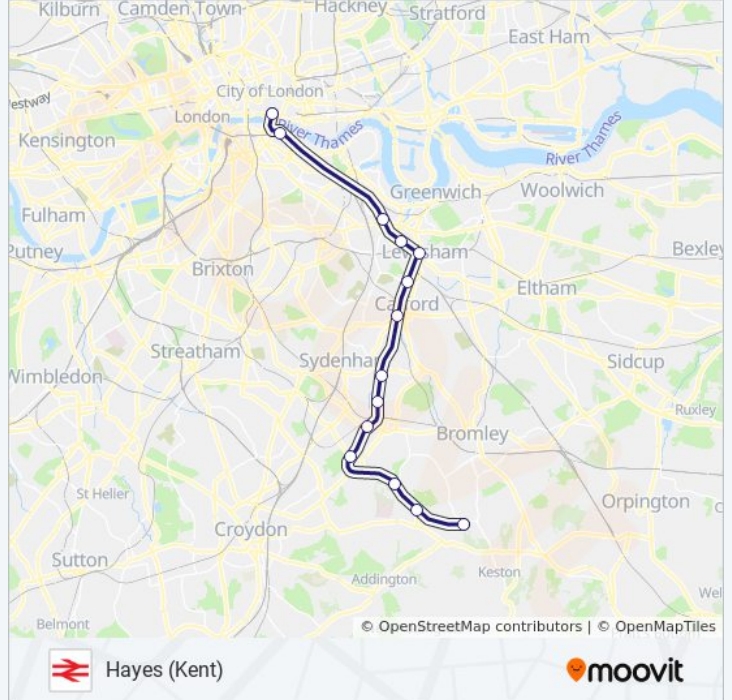

SOUTHEASTERN train Info

Direction: Hastings

Stops: 19

Trip Duration: 103 min

Line Summary:

Direction: Hayes (Kent)

13 stops

[VIEW LINE SCHEDULE](#)

Hayes (Kent) Route Timetable:

Sunday	12:05 AM - 10:35 PM
Monday	5:45 AM - 10:22 PM
Tuesday	5:45 AM - 10:22 PM
Wednesday	5:45 AM - 11:36 PM
Thursday	12:05 AM - 11:36 PM
Friday	12:05 AM - 11:52 PM
Saturday	12:05 AM - 11:52 PM

SOUTHEASTERN train Info

Direction: Hayes (Kent)

Stops: 13

Trip Duration: 45 min

Line Summary:

Direction: Herne Bay

7 stops

[VIEW LINE SCHEDULE](#)