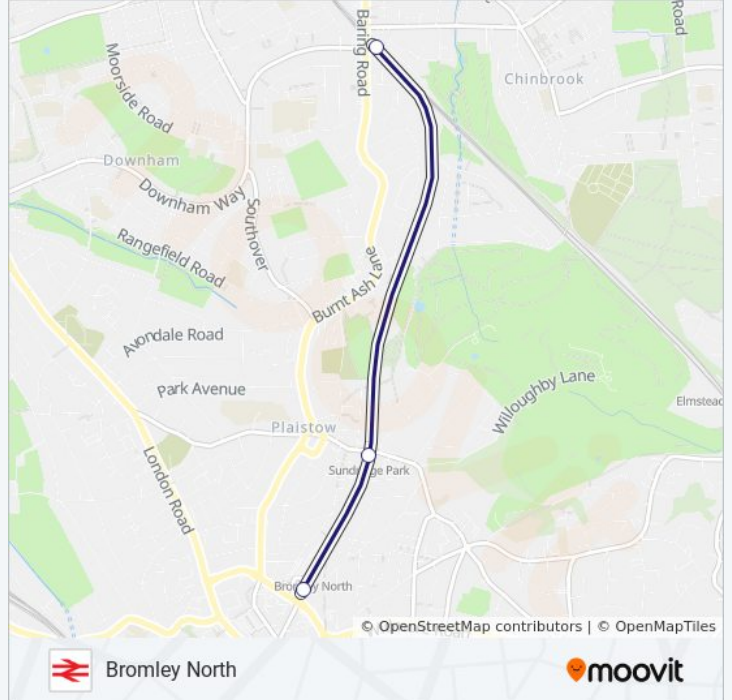

SOUTHEASTERN train Info

Direction: Beckenham Junction

Stops: 9

Trip Duration: 19 min

Line Summary:

Direction: Bromley North

3 stops

[VIEW LINE SCHEDULE](#)

Grove Park

Sundridge Park

Bromley North

SOUTHEASTERN train Time Schedule

Bromley North Route Timetable:

Sunday	12:13 AM - 12:43 AM
Monday	5:13 AM - 11:43 PM
Tuesday	12:13 AM - 11:43 PM
Wednesday	12:13 AM - 11:43 PM
Thursday	12:13 AM - 11:43 PM
Friday	12:13 AM - 11:43 PM
Saturday	12:13 AM - 11:43 PM

SOUTHEASTERN train Info

Direction: Bromley North

Stops: 3

Trip Duration: 5 min

Line Summary:

Direction: Bromley South

3 stops

[VIEW LINE SCHEDULE](#)

SOUTHEASTERN train Info

Direction: Bromley South

Stops: 3

Trip Duration: 25 min

Line Summary:

Direction: Canterbury East

12 stops

[VIEW LINE SCHEDULE](#)