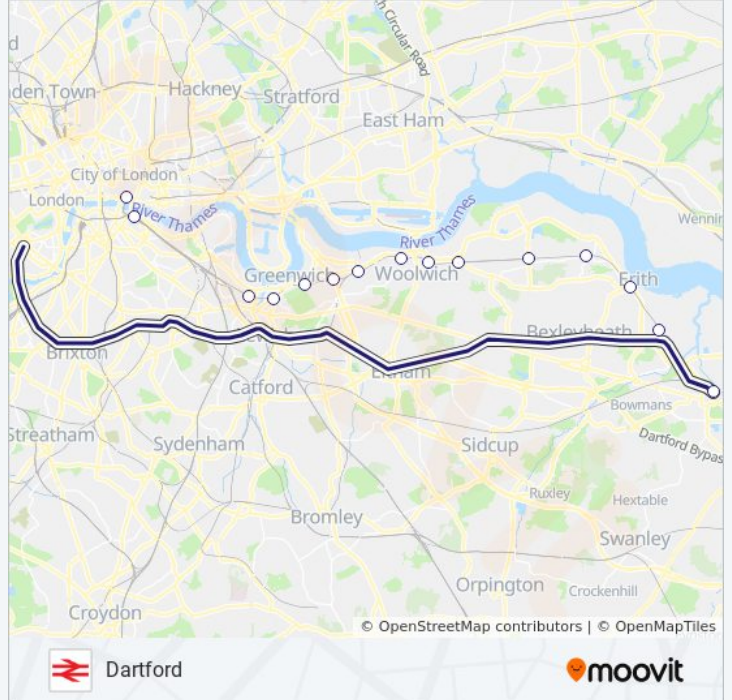

SOUTHEASTERN train Info

Direction: Charlton

Stops: 9

Trip Duration: 26 min

Line Summary:

Direction: Dartford

15 stops

[VIEW LINE SCHEDULE](#)

SOUTHEASTERN train Info

Direction: Dartford

Stops: 15

Trip Duration: 46 min

Line Summary:

Direction: Dover Priory

26 stops

[VIEW LINE SCHEDULE](#)