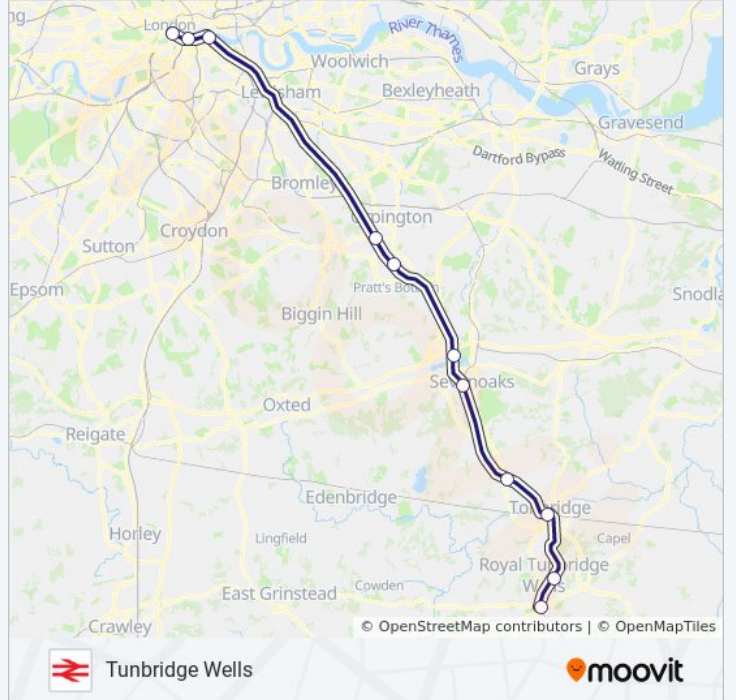

Direction: Tunbridge Wells

Stops: 11

Trip Duration: 56 min

Line Summary:

SOUTHEASTERN train time schedules and route maps are available in an offline PDF at moovitapp.com. Use the [Moovit App](#) to see live bus times, train schedule or subway schedule, and step-by-step directions for all public transit in London.