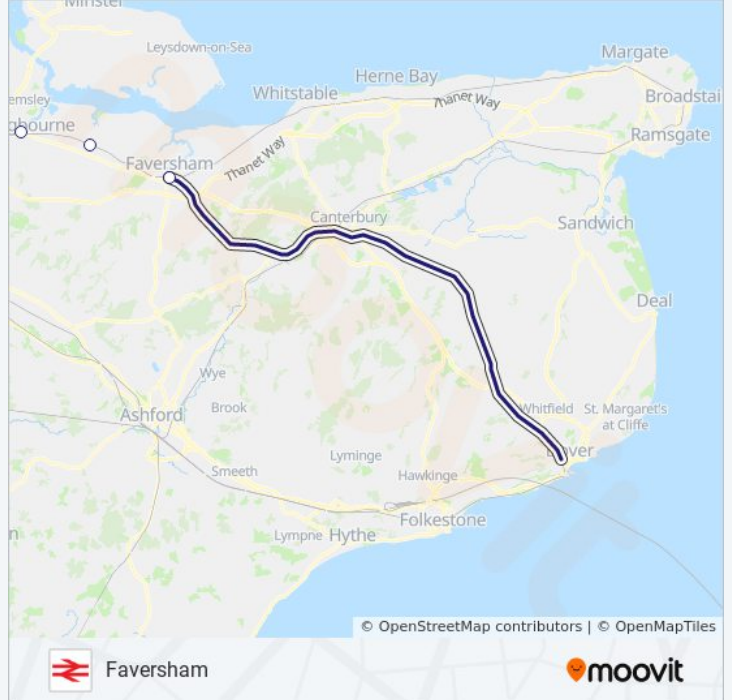

SOUTHEASTERN train Time Schedule

Faversham Route Timetable:

Sunday	9:52 PM
Monday	12:33 AM - 11:10 PM
Tuesday	6:20 AM - 11:10 PM
Wednesday	6:20 AM - 11:10 PM
Thursday	6:20 AM - 11:50 PM
Friday	11:10 PM - 11:50 PM
Saturday	11:10 PM - 11:50 PM

SOUTHEASTERN train Info

Direction: Faversham

Stops: 16

Trip Duration: 44 min

Line Summary:

Direction: Gillingham (Kent)

19 stops

[VIEW LINE SCHEDULE](#)