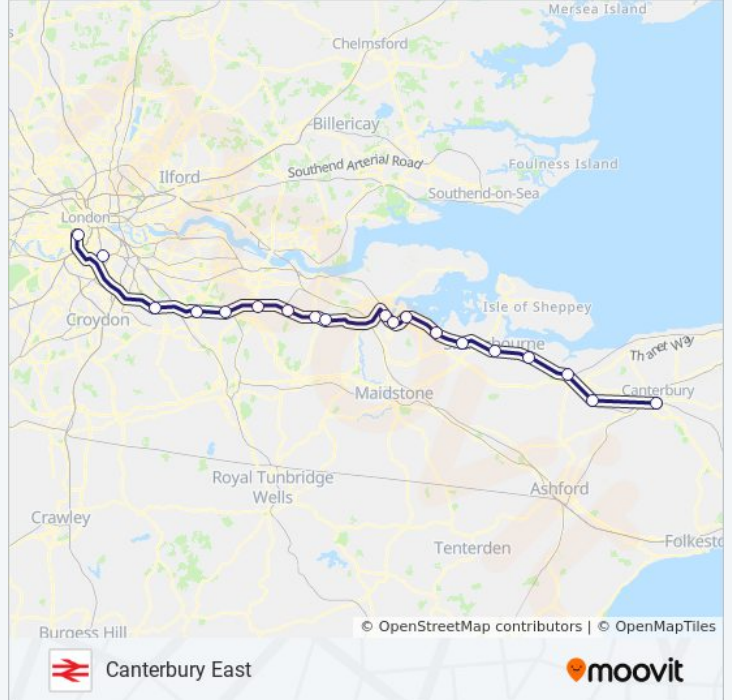

SOUTHEASTERN train Info

Direction: Bromley South

Stops: 3

Trip Duration: 25 min

Line Summary:

Direction: Canterbury East

12 stops

[VIEW LINE SCHEDULE](#)

Canterbury East Route Timetable:

Sunday	Not Operational
Monday	12:15 AM - 6:45 PM
Tuesday	6:45 PM
Wednesday	6:45 PM
Thursday	6:45 PM
Friday	Not Operational
Saturday	Not Operational

SOUTHEASTERN train Info

Direction: Canterbury East

Stops: 12

Trip Duration: 13 min

Line Summary:

Direction: Canterbury West

15 stops

[VIEW LINE SCHEDULE](#)

- Charing Cross
- Waterloo East
- London Bridge
- Sevenoaks
- Tonbridge
- Paddock Wood
- Marden
- Staplehurst
- Headcorn
- Pluckley
- Ashford International
- Wye
- Chilham
- Chartham
- Canterbury West

SOUTHEASTERN train Info

Direction: Canterbury West

Stops: 15

Trip Duration: 106 min

Line Summary:

Direction: Charlton

9 stops

[VIEW LINE SCHEDULE](#)