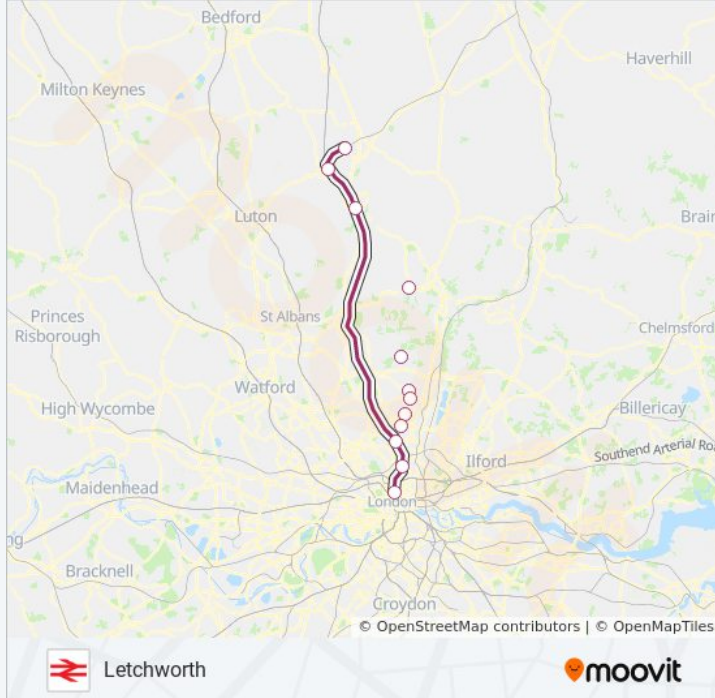

**GREAT NORTHERN train Info**

**Direction:** Letchworth

**Stops:** 23

**Trip Duration:** 53 min

**Line Summary:**

Hertford North

Watton-At-Stone

Stevenage

Hitchin

Letchworth Garden City

**Direction: London Kings Cross**

18 stops

[VIEW LINE SCHEDULE](#)

Cambridge

Foxton

Shepreth

**GREAT NORTHERN train Info**

**Direction:** London Kings Cross

**Stops:** 18

**Trip Duration:** 64 min

**Line Summary:**

**Direction: Moorgate**

21 stops

[VIEW LINE SCHEDULE](#)