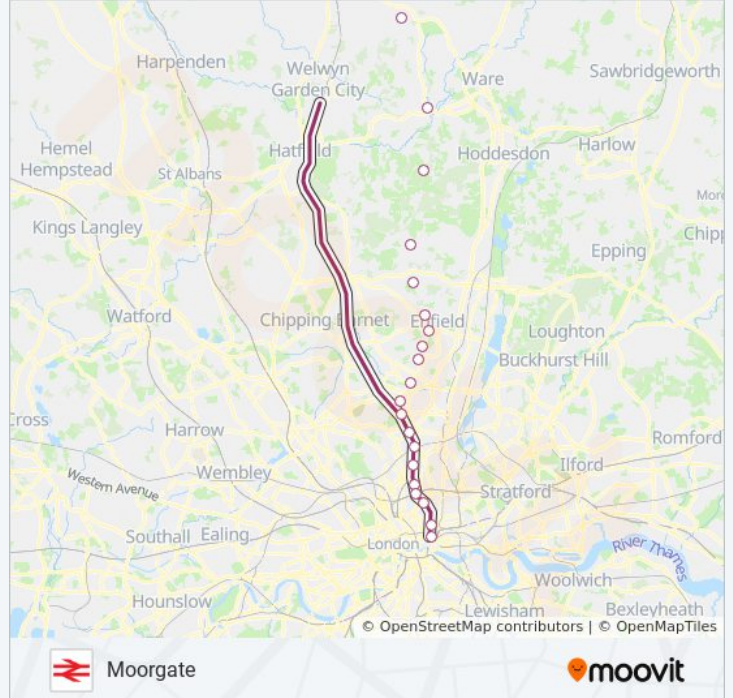

**GREAT NORTHERN train Info**

**Direction:** London Kings Cross

**Stops:** 18

**Trip Duration:** 64 min

**Line Summary:**

**Direction: Moorgate**

21 stops

[VIEW LINE SCHEDULE](#)

**GREAT NORTHERN train Time Schedule**

Moorgate Route Timetable:

Sunday	6:27 AM - 10:30 PM
Monday	5:00 AM - 11:30 PM
Tuesday	5:00 AM - 11:30 PM
Wednesday	5:00 AM - 11:30 PM
Thursday	5:00 AM - 11:30 PM
Friday	5:00 AM - 11:30 PM
Saturday	5:00 AM - 11:30 PM

**GREAT NORTHERN train Info**

**Direction:** Moorgate

**Stops:** 21

**Trip Duration:** 52 min

**Line Summary:**

Essex Road

Old Street

Moorgate

**Direction: Peterborough**

6 stops

[VIEW LINE SCHEDULE](#)

King's Cross

Stevenage

Biggleswade

St Neots

Huntingdon