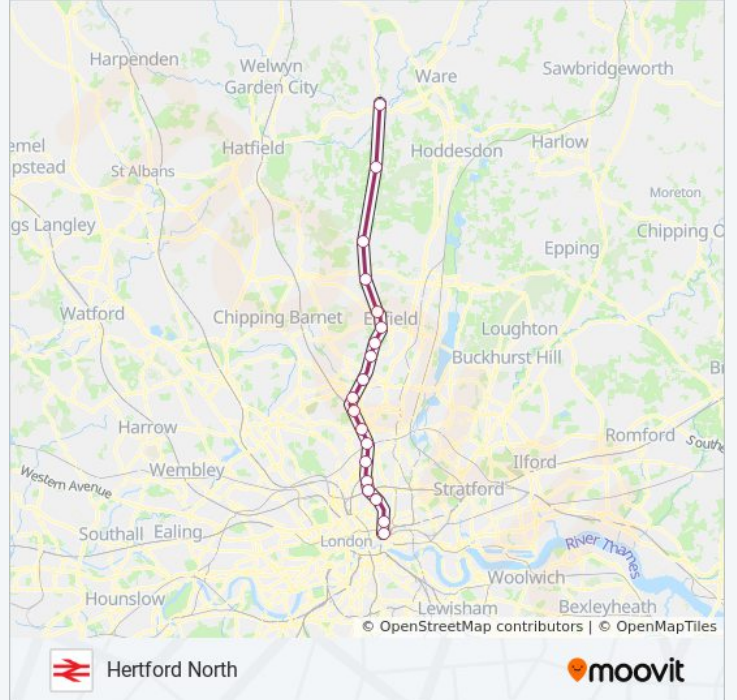

## GREAT NORTHERN train Info

**Direction:** Hertford North

**Stops:** 19

**Trip Duration:** 52 min

**Line Summary:**

# Hertford North

## Direction: Hitchin

9 stops

[VIEW LINE SCHEDULE](#)

Cambridge

Foxton

Shepreth

Meldreth

Royston