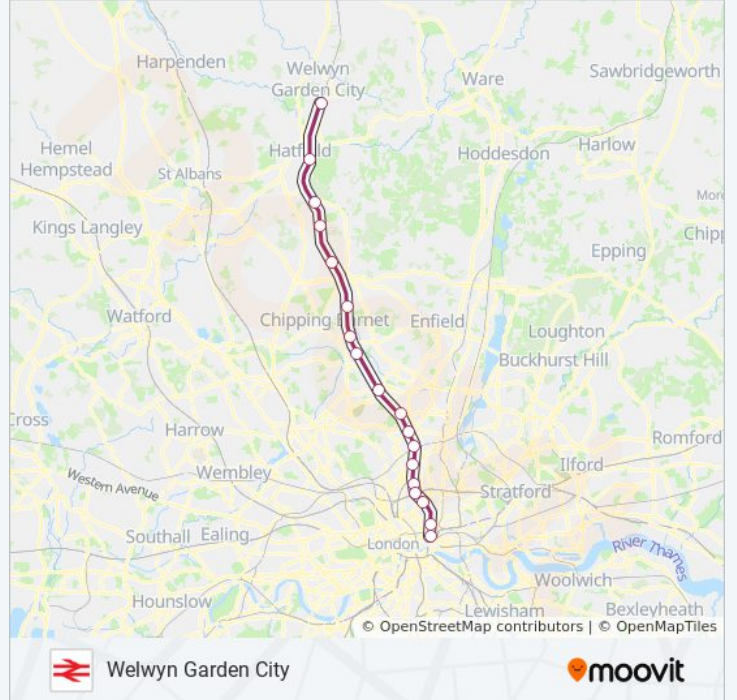

### Direction: Welwyn Garden City

18 stops

[VIEW LINE SCHEDULE](#)

Moorgate

Old Street

Essex Road

Highbury & Islington

Drayton Park

Potters Bar

Brookmans Park

Welham Green

Hatfield

Welwyn Garden City

### GREAT NORTHERN train Time Schedule

Welwyn Garden City Route Timetable:

Sunday	12:27 AM - 10:57 PM
Monday	12:27 AM - 11:57 PM
Tuesday	12:27 AM - 11:57 PM
Wednesday	12:27 AM - 11:57 PM
Thursday	12:27 AM - 11:57 PM
Friday	12:27 AM - 11:57 PM
Saturday	12:27 AM - 11:57 PM

### GREAT NORTHERN train Info

**Direction:** Welwyn Garden City

**Stops:** 18

**Trip Duration:** 50 min

**Line Summary:**

GREAT NORTHERN train time schedules and route maps are available in an offline PDF at [moovitapp.com](https://moovitapp.com). Use the [Moovit App](#) to see live bus times, train schedule or subway schedule, and step-by-step directions for all public transit in London.