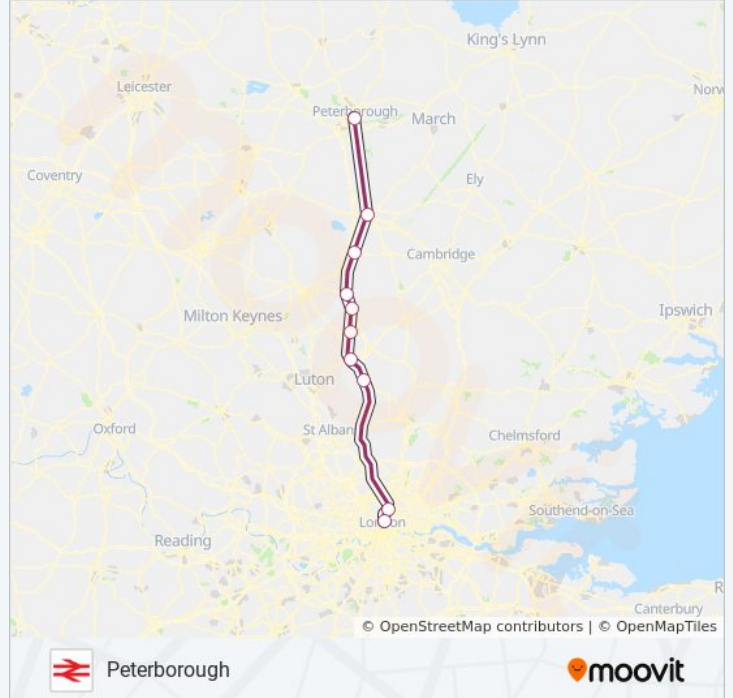

**GREAT NORTHERN train Info**

**Direction:** Moorgate

**Stops:** 21

**Trip Duration:** 52 min

**Line Summary:**

Essex Road

Old Street

Moorgate

**Direction: Peterborough**

6 stops

[VIEW LINE SCHEDULE](#)

King's Cross

Stevenage

Biggleswade

St Neots

Huntingdon

Peterborough

**GREAT NORTHERN train Time Schedule**

Peterborough Route Timetable:

Sunday	4:56 PM - 6:56 PM
Monday	5:12 PM - 7:18 PM
Tuesday	5:12 PM - 7:18 PM
Wednesday	5:12 PM - 7:18 PM
Thursday	5:12 PM - 7:18 PM
Friday	4:36 PM - 6:36 PM
Saturday	4:36 PM - 6:36 PM

**GREAT NORTHERN train Info**

**Direction:** Peterborough

**Stops:** 6

**Trip Duration:** 67 min

**Line Summary:**

**Direction: Royston**

15 stops

[VIEW LINE SCHEDULE](#)