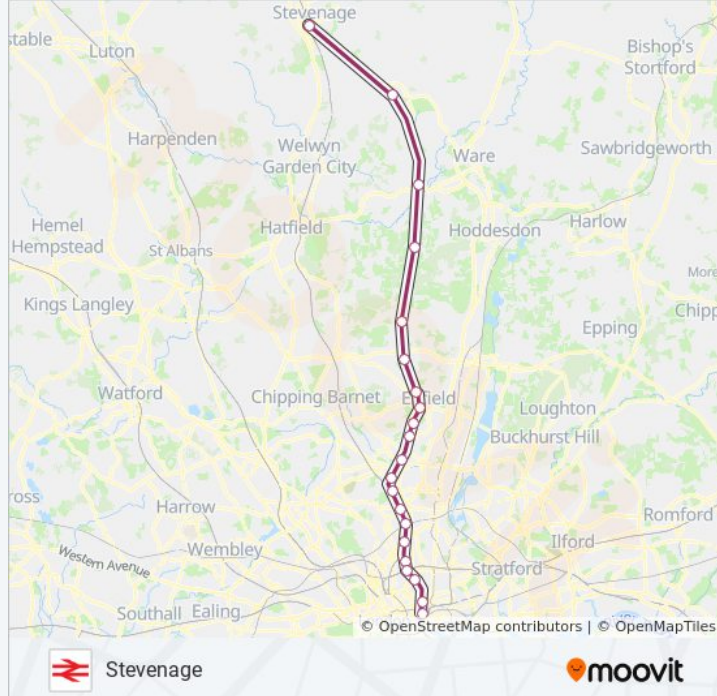

**GREAT NORTHERN train Info**

**Direction:** Stevenage

**Stops:** 21

**Trip Duration:** 66 min

**Line Summary:**

Hertford North

Watton-At-Stone

Stevenage

### Direction: Welwyn Garden City

18 stops

[VIEW LINE SCHEDULE](#)

Moorgate

Old Street

Essex Road

Highbury & Islington

Drayton Park