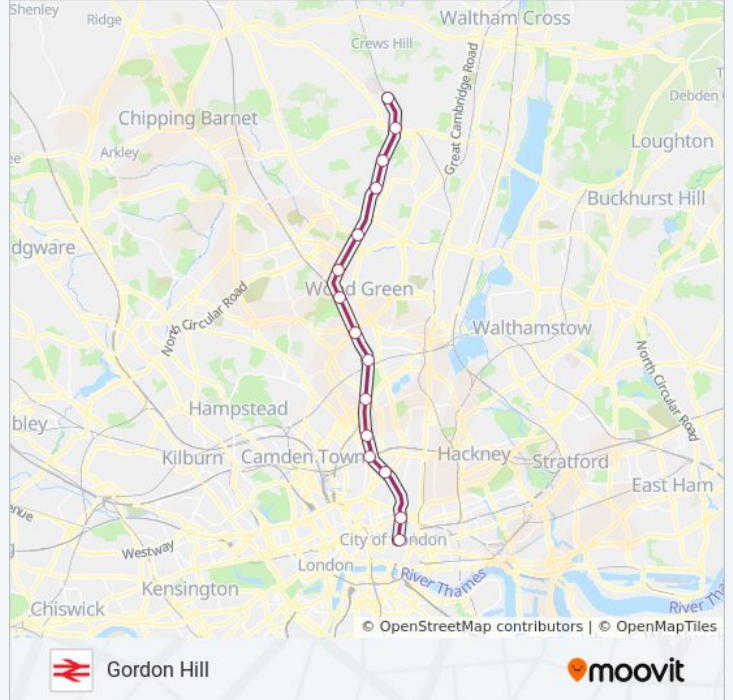

**GREAT NORTHERN train Info**

**Direction:** Gordon Hill

**Stops:** 15

**Trip Duration:** 38 min

**Line Summary:**