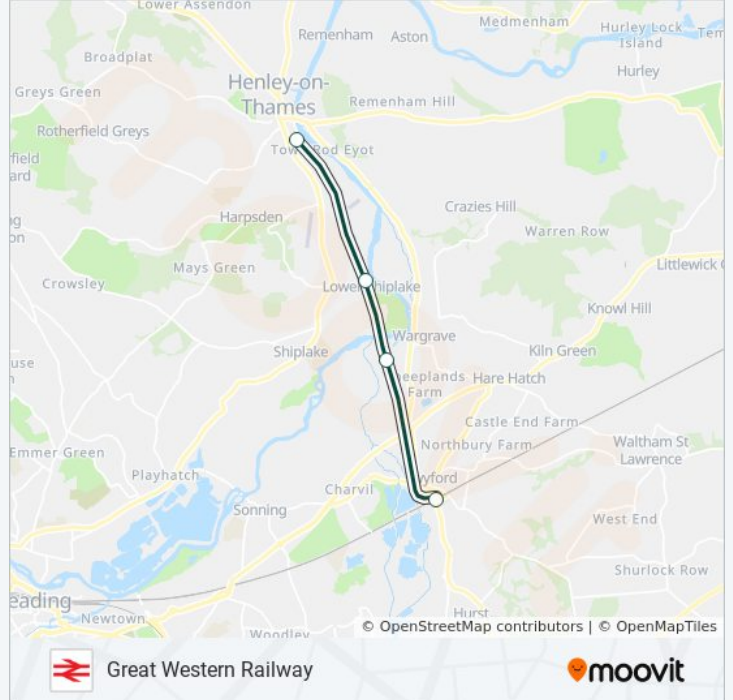

Direction: West Ealing

5 stops

[VIEW LINE SCHEDULE](#)

- Greenford
- South Greenford
- Castle Bar Park
- Drayton Green
- West Ealing

GREAT WESTERN RAILWAY train Time Schedule

West Ealing Route Timetable:

Sunday	Not Operational
Monday	6:14 AM - 9:31 PM
Tuesday	6:14 AM - 8:30 PM
Wednesday	6:14 AM - 8:30 PM
Thursday	6:14 AM - 8:30 PM
Friday	6:14 AM - 9:31 PM
Saturday	6:10 AM - 9:30 PM

GREAT WESTERN RAILWAY train Info

Direction: West Ealing

Stops: 5

Trip Duration: 11 min

Line Summary: