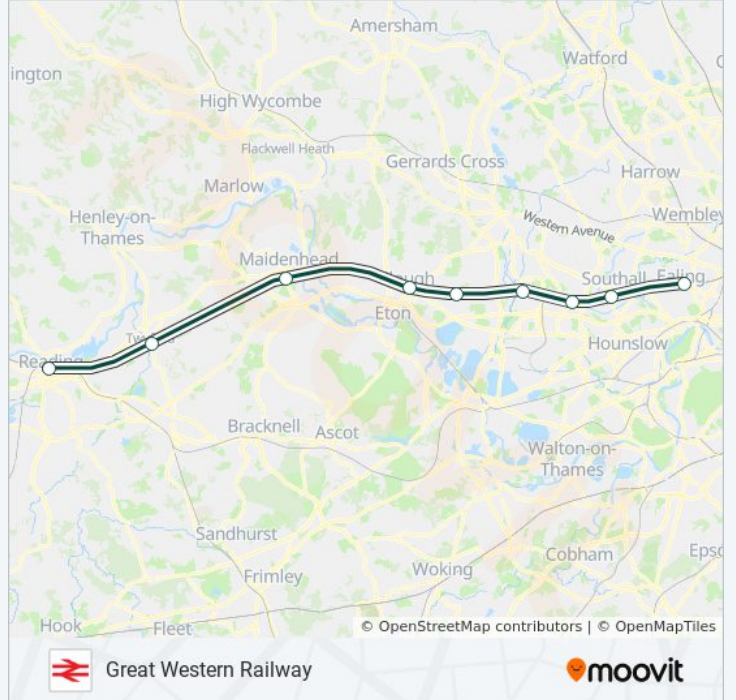

**GREAT WESTERN RAILWAY train Info**

**Direction:** Didcot Parkway

**Stops:** 16

**Trip Duration:** 67 min

**Line Summary:**

**Direction: Ealing Broadway**

17 stops

[VIEW LINE SCHEDULE](#)

**GREAT WESTERN RAILWAY train Time Schedule**  
Ealing Broadway Route Timetable:

Sunday	Not Operational
Monday	Not Operational
Tuesday	Not Operational
Wednesday	Not Operational
Thursday	Not Operational
Friday	Not Operational
Saturday	11:45 PM

**GREAT WESTERN RAILWAY train Info**

**Direction:** Ealing Broadway

**Stops:** 17

**Trip Duration:** 80 min

**Line Summary:**

**Direction: Exeter St Davids**

16 stops

[VIEW LINE SCHEDULE](#)

**GREAT WESTERN RAILWAY train Info**

**Direction:** Exeter St Davids

**Stops:** 16

**Trip Duration:** 152 min

**Line Summary:**

**Direction: Frome**

12 stops

[VIEW LINE SCHEDULE](#)