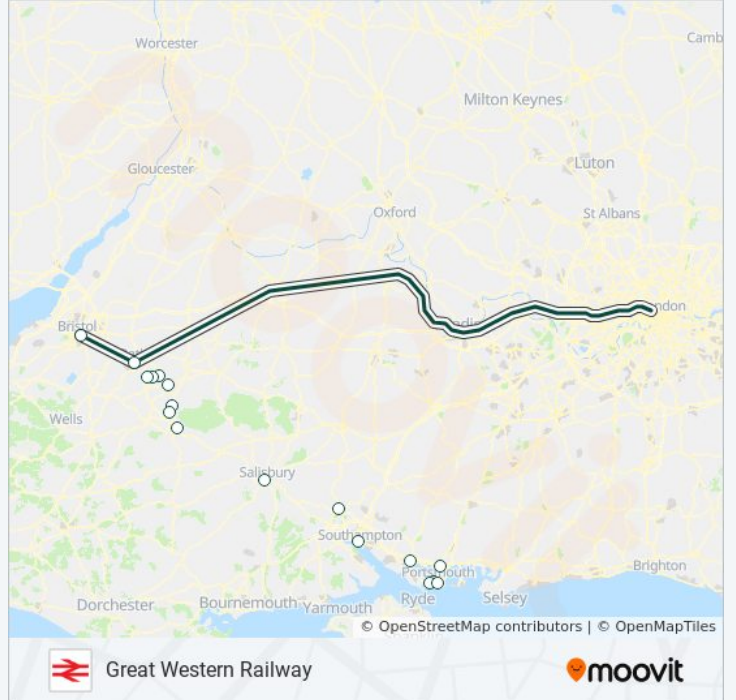

**GREAT WESTERN RAILWAY train Info**

**Direction:** Bristol Parkway

**Stops:** 5

**Trip Duration:** 88 min

**Line Summary:**

**Direction: Bristol Temple Meads**

18 stops

[VIEW LINE SCHEDULE](#)

**GREAT WESTERN RAILWAY train Time Schedule**

Bristol Temple Meads Route Timetable:

Sunday	8:05 AM - 10:15 PM
Monday	12:00 AM - 11:32 PM
Tuesday	4:50 AM - 11:32 PM
Wednesday	4:50 AM - 11:32 PM
Thursday	4:50 AM - 11:32 PM
Friday	4:50 AM - 11:32 PM
Saturday	5:39 AM - 11:30 PM

**GREAT WESTERN RAILWAY train Info**

**Direction:** Bristol Temple Meads

**Stops:** 18

**Trip Duration:** 95 min

**Line Summary:**

**Direction: Cardiff Central**

22 stops

[VIEW LINE SCHEDULE](#)