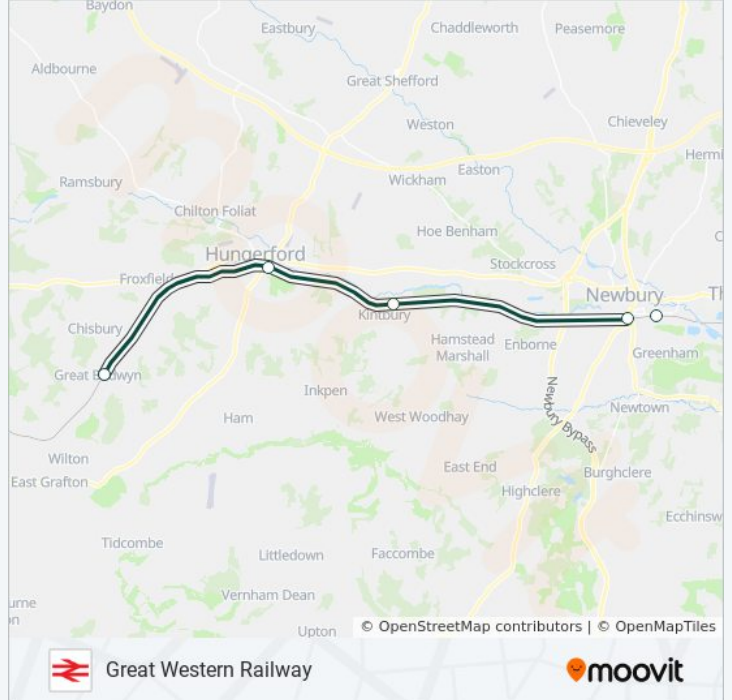

**GREAT WESTERN RAILWAY train Info**

**Direction:** Basingstoke

**Stops:** 5

**Trip Duration:** 27 min

**Line Summary:**

**Direction: Bedwyn**

12 stops

[VIEW LINE SCHEDULE](#)

**Direction:** Bedwyn

**Stops:** 12

**Trip Duration:** 20 min

**Line Summary:**

**Direction: Bourne End**

4 stops

[VIEW LINE SCHEDULE](#)

Maidenhead

**GREAT WESTERN RAILWAY train Info**

**Direction:** Bourne End

**Stops:** 4

**Trip Duration:** 7 min

**Line Summary:**

**Direction: Bristol Parkway**

5 stops

[VIEW LINE SCHEDULE](#)

**GREAT WESTERN RAILWAY train Info**

**Direction:** Bristol Parkway

**Stops:** 5

**Trip Duration:** 88 min

**Line Summary:**

**Direction: Bristol Temple Meads**

18 stops

[VIEW LINE SCHEDULE](#)