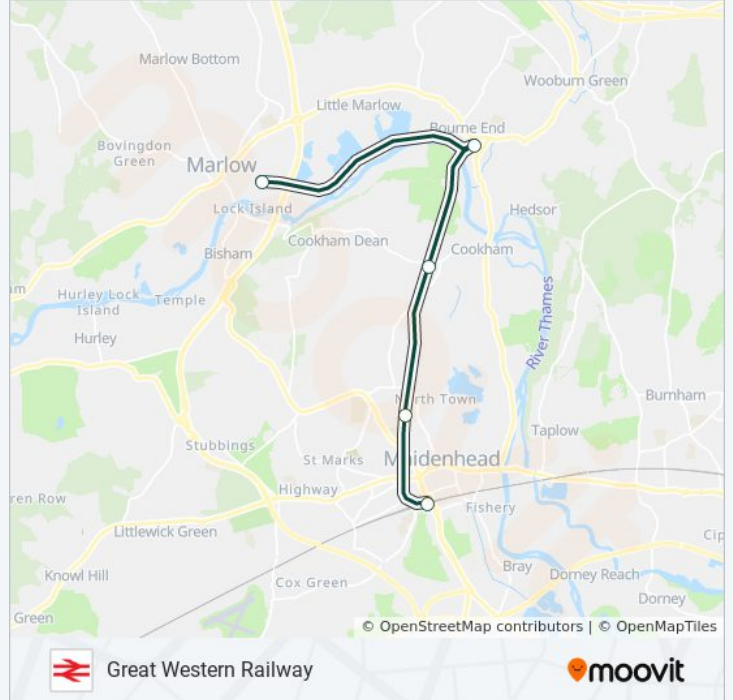

### GREAT WESTERN RAILWAY train Info

**Direction:** Maidenhead

**Stops:** 5

**Trip Duration:** 23 min

**Line Summary:**

**Direction: Marlow**

5 stops

[VIEW LINE SCHEDULE](#)

**GREAT WESTERN RAILWAY train Info**

**Direction:** Marlow

**Stops:** 5

**Trip Duration:** 23 min

**Line Summary:**

**Direction: Moreton-In-Marsh**

13 stops

[VIEW LINE SCHEDULE](#)