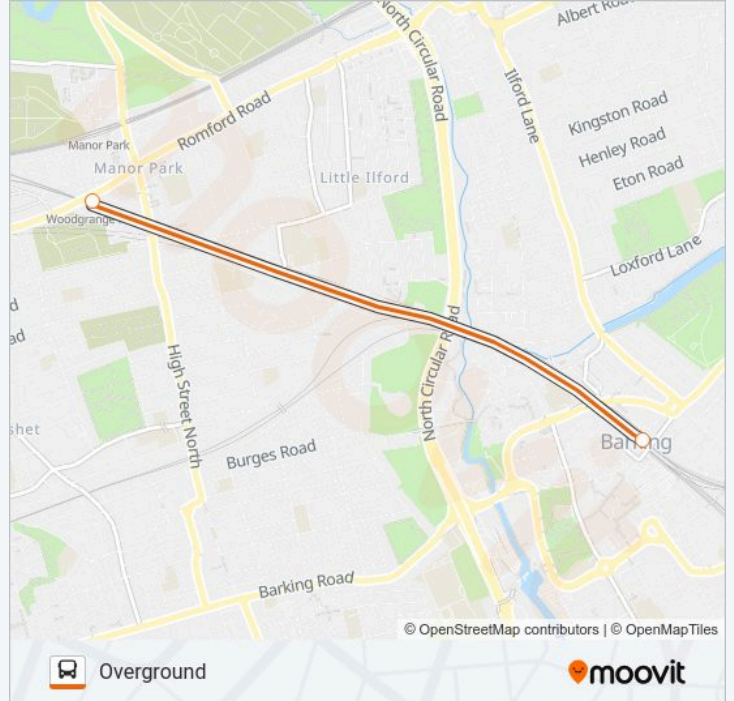

Use the Moovit App to find the closest OVERGROUND bus station near you and find out when is the next OVERGROUND bus arriving.

Direction: Bus Replacement: Barking

2 stops

[VIEW LINE SCHEDULE](#)

Woodgrange Park

OVERGROUND bus Info

Direction: Bus Replacement: Barking

Stops: 2

Trip Duration: 31 min

Line Summary:

Direction: Bus Replacement: Camden Road

8 stops

[VIEW LINE SCHEDULE](#)