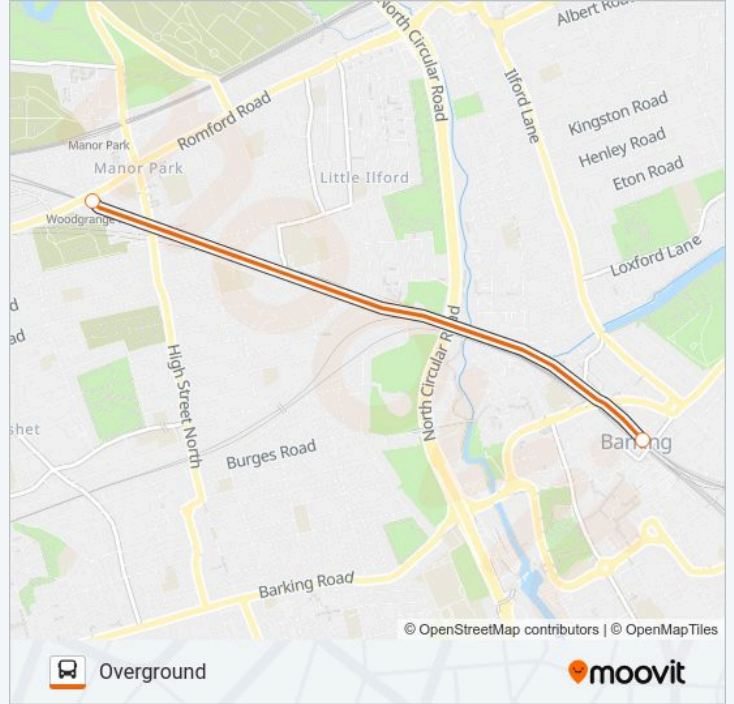

OVERGROUND bus Info

Direction: Bus Replacement: Watford Junction

Stops: 7

Trip Duration: 41 min

Line Summary:

Direction: Bus Replacement: Woodgrange Park

5 stops

[VIEW LINE SCHEDULE](#)

- Walthamstow Central
- Leyton Midland Road
- Leytonstone High Road
- Wanstead Park
- Woodgrange Park

OVERGROUND bus Time Schedule

Bus Replacement: Woodgrange Park Route

Timetable:

Sunday	08:40 - 23:40
Monday	Not Operational
Tuesday	Not Operational
Wednesday	Not Operational
Thursday	Not Operational
Friday	Not Operational
Saturday	Not Operational

OVERGROUND bus Info

Direction: Bus Replacement: Woodgrange Park

Stops: 5

Trip Duration: 31 min

Line Summary:

OVERGROUND bus time schedules and route maps are available in an offline PDF at moovitapp.com. Use the Moovit App to see live bus times, train schedule or subway schedule, and step-by-step directions for all public transit in London.