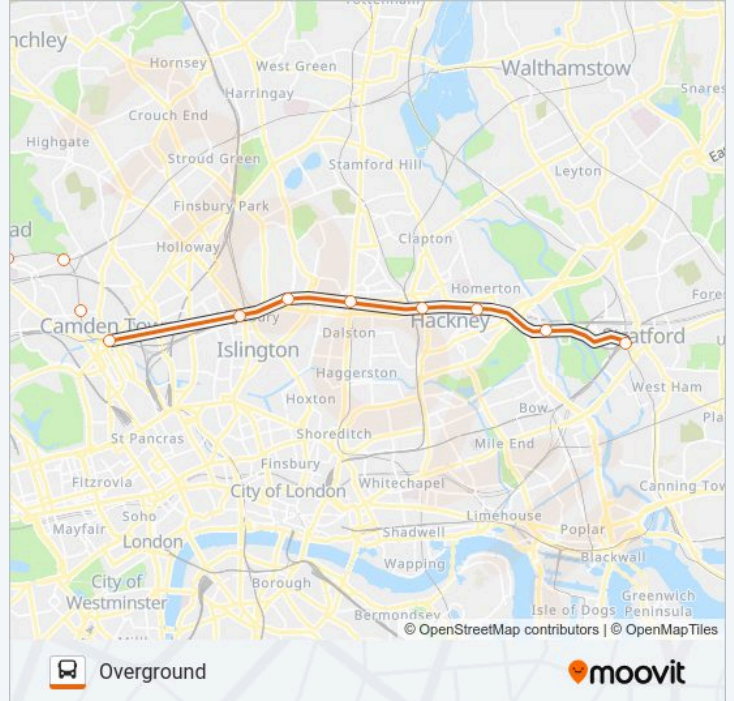

OVERGROUND bus Info

Direction: Bus Replacement: Camden Road

Stops: 8

Trip Duration: 49 min

Line Summary:

Direction: Bus Replacement: Canada Water

8 stops

[VIEW LINE SCHEDULE](#)

Stops: 8

Trip Duration: 83 min

Line Summary:

Direction: Bus Replacement: Clapham Junction

8 stops

[VIEW LINE SCHEDULE](#)

- Canada Water
- Surrey Quays
- Queens Road Peckham
- Peckham Rye
- Denmark Hill
- Clapham High Street
- Wandsworth Road
- Clapham Junction