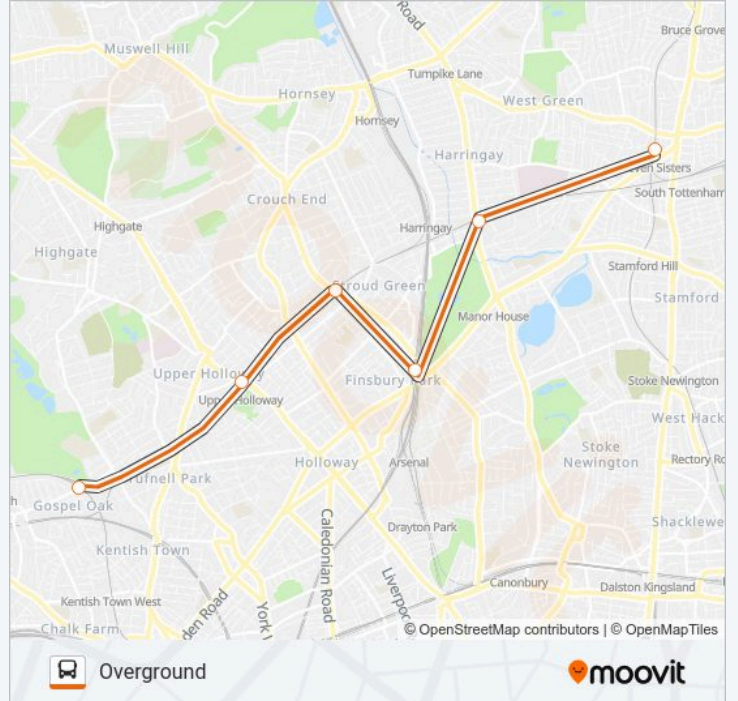

Direction: Bus Replacement: Seven Sisters

6 stops

[VIEW LINE SCHEDULE](#)

- Gospel Oak
- Upper Holloway
- Crouch Hill
- Finsbury Park
- Harringay Green Lanes
- Seven Sisters Overground

OVERGROUND bus Time Schedule

Bus Replacement: Seven Sisters Route Timetable:

Sunday	08:15 - 13:15
Monday	Not Operational
Tuesday	Not Operational
Wednesday	Not Operational
Thursday	Not Operational
Friday	Not Operational
Saturday	Not Operational

OVERGROUND bus Info

Direction: Bus Replacement: Seven Sisters

Stops: 6

Trip Duration: 37 min

Line Summary: