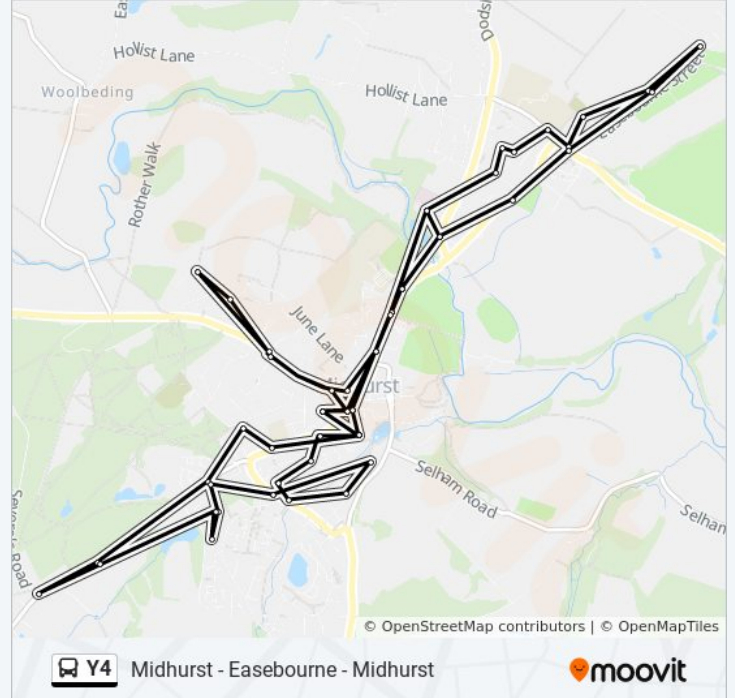

Holmbush Way, Midhurst

Taylors Field, Midhurst

Taylors Field End, Midhurst

Holmbush Way, Midhurst

Bepton Road Recycling Site, Midhurst

Pitsham Wood, Midhurst

Pitsham Wood End, Midhurst

Pitsham Wood, Midhurst

Bepton Road, Midhurst

Severals Road, Midhurst

Bepton Road, Midhurst

Bepton Road Recycling Site, Midhurst

Heathfield Park, Midhurst

Pretoria Avenue, Midhurst

Grange Centre, Midhurst

**Direction: Midhurst**

65 stops

[VIEW LINE SCHEDULE](#)

Grange Centre, Midhurst

Police Station, Midhurst

Tesco Express, Midhurst

Rother College, Midhurst

Easebourne Lane, Easebourne

Church, Easebourne