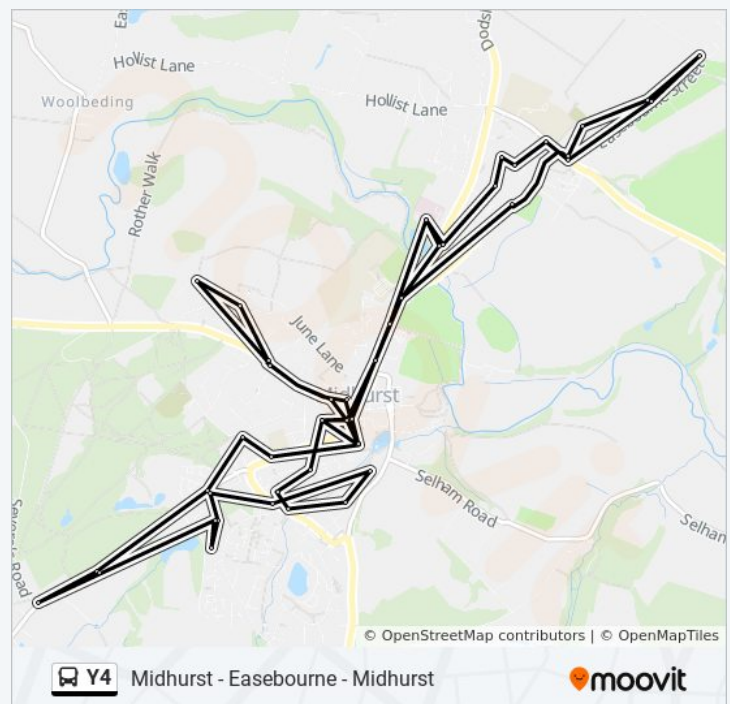

Convent, Midhurst

Guillards Oak, Midhurst

June Meadows, Midhurst

Elmleigh, Midhurst

**Y4 bus Time Schedule**

Midhurst Route Timetable:

Sunday	Not Operational
Monday	Not Operational
Tuesday	Not Operational
Wednesday	Not Operational
Thursday	9:25 AM
Friday	Not Operational
Saturday	Not Operational

**Y4 bus Info**

**Direction:** Midhurst

**Stops:** 65

**Trip Duration:** 94 min

**Line Summary:**

Guillards Oak, Midhurst

Convent, Midhurst

Police Station, Midhurst