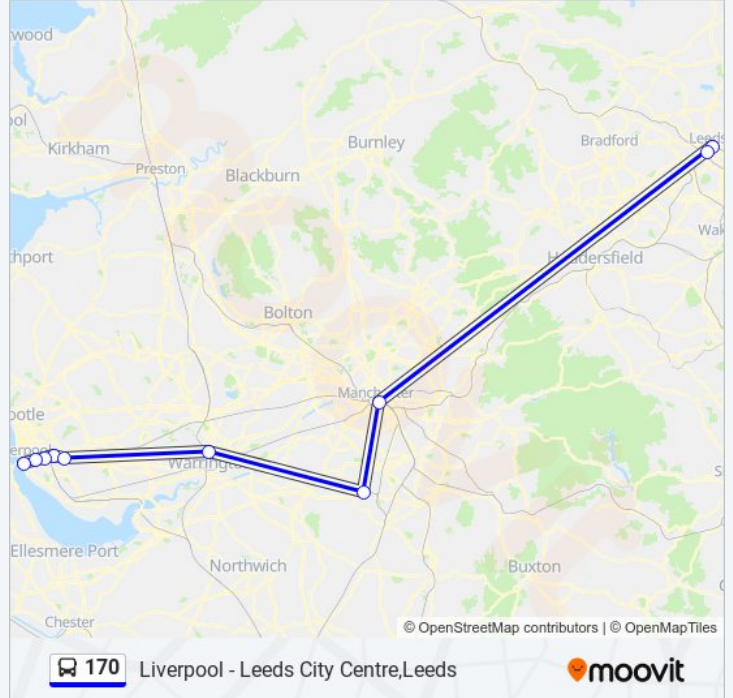

Liverpool - Leeds City Centre, Leeds

Get The App

The 170 bus line (Liverpool - Leeds City Centre, Leeds) has 2 routes. For regular weekdays, their operation hours are:
(1) Leeds City Centre: 02:40 - 19:15 (2) Liverpool: 09:50 - 22:15
Use the Moovit App to find the closest 170 bus station near you and find out when is the next 170 bus arriving.

170 bus Time Schedule

Leeds City Centre Route Timetable:

Sunday	02:40 - 19:15
Monday	02:40 - 19:15
Tuesday	02:40 - 19:15
Wednesday	02:40 - 19:15
Thursday	02:40 - 19:15
Friday	02:40 - 19:15
Saturday	02:40 - 19:15

170 bus Info

Direction: Leeds City Centre

Stops: 10

Trip Duration: 185 min

Line Summary:

Direction: Liverpool

9 stops

[VIEW LINE SCHEDULE](#)

170 bus Info

Direction: Liverpool

Stops: 9

Trip Duration: 180 min

Line Summary:

170 bus time schedules and route maps are available in an offline PDF at moovitapp.com. Use the [Moovit App](#) to see live bus times, train schedule or subway schedule, and step-by-step directions for all public transit in London.