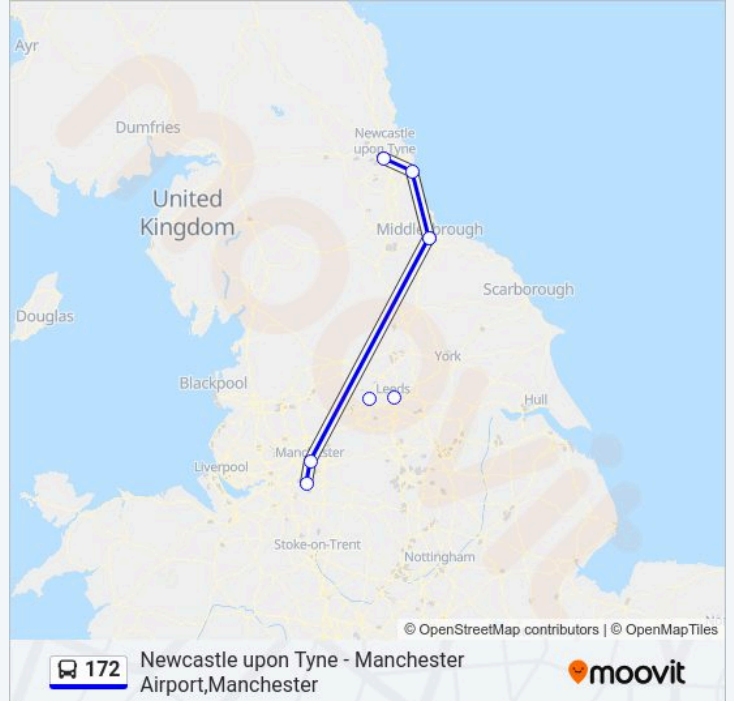

Sunderland Interchange, Sunderland

Bus Station Stand Z, Middlesbrough

Dyer Street, Leeds City Centre

Nelson Street Coach A, Bradford City Centre

Manchester Central Coach Station, Manchester City Centre

Manchester Airport the Station, Manchester Airport

172 bus Time Schedule

Manchester Airport Route Timetable:

Sunday	02:00 - 23:25
Monday	02:00 - 23:25
Tuesday	02:00 - 23:25
Wednesday	02:00 - 23:25
Thursday	02:00 - 23:25
Friday	02:00 - 23:25
Saturday	02:00 - 23:25

172 bus Info

Direction: Manchester Airport

Stops: 7

Trip Duration: 260 min

Line Summary:

Direction: Newcastle upon Tyne

7 stops

[VIEW LINE SCHEDULE](#)

172 bus Info

Direction: Newcastle upon Tyne

Stops: 7

Trip Duration: 265 min

Line Summary:

172 bus time schedules and route maps are available in an offline PDF at moovitapp.com. Use the Moovit App to see live bus times, train schedule or subway schedule, and step-by-step directions for all public transit in London.