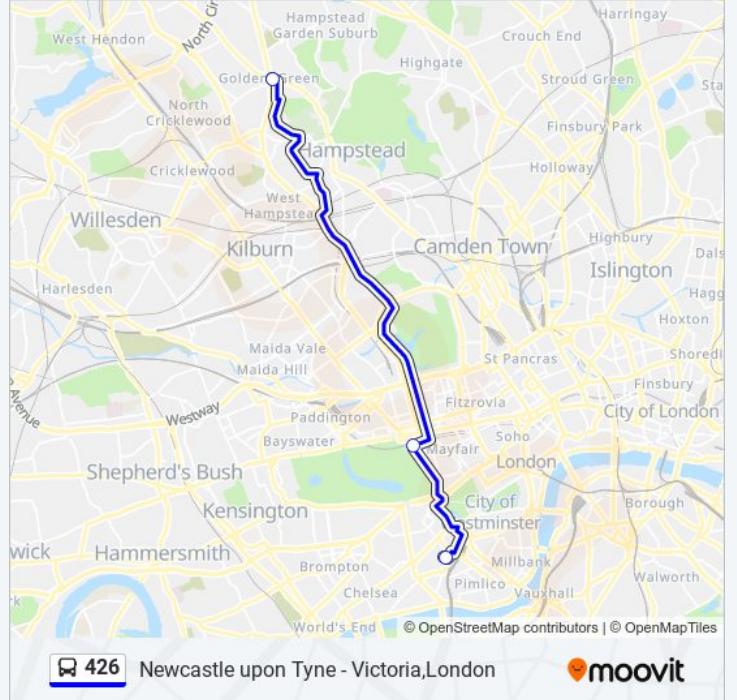

426 bus Info

Direction: Newcastle upon Tyne

Stops: 9

Trip Duration: 455 min

Line Summary:

Direction: Victoria

9 stops

[VIEW LINE SCHEDULE](#)

Newcastle Coach Station, Newcastle upon Tyne

Sunderland Interchange, Sunderland

Interchange, Hartlepool

The Swan, Billingham

Bus Station Express Lounge, Middlesbrough

Dyer Street, Leeds City Centre

Milton Keynes Coachway, Brook Furlong

Marble Arch

London Victoria Coach Station Arrivals, Victoria

426 bus Time Schedule

Victoria Route Timetable:

Sunday	05:20 - 14:35
Monday	05:05 - 14:35
Tuesday	05:45 - 14:35
Wednesday	05:45 - 14:35
Thursday	05:45 - 14:35
Friday	05:05 - 14:35
Saturday	05:20 - 14:35

426 bus Info

Direction: Victoria

Stops: 9

Trip Duration: 485 min

Line Summary:

426 bus time schedules and route maps are available in an offline PDF at moovitapp.com. Use the [Moovit App](#) to see live bus times, train schedule or subway schedule, and step-by-step directions for all public transit in London.