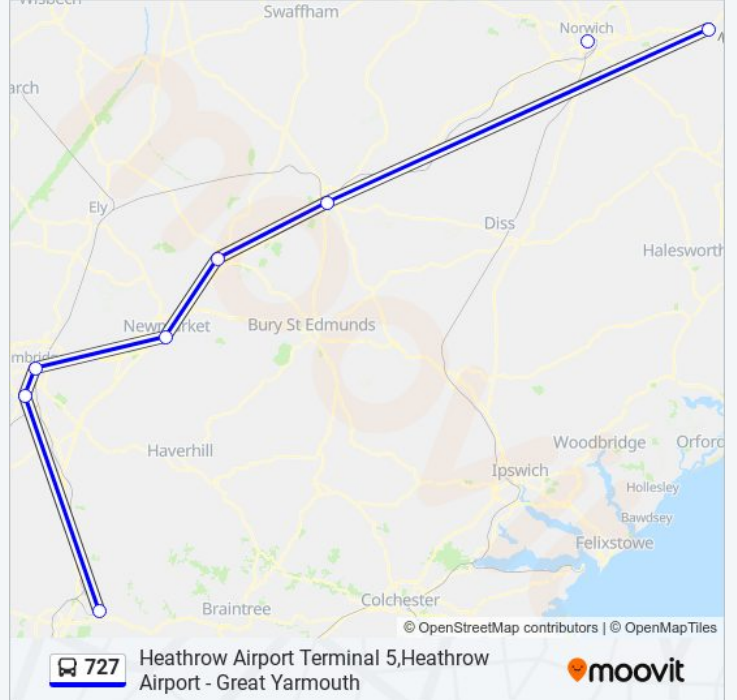

727 bus Info

Direction: Great Yarmouth

Stops: 12

Trip Duration: 145 min

Line Summary:

Direction: Heathrow Airport Terminal 5

11 stops

[VIEW LINE SCHEDULE](#)

727 bus Info

Direction: Heathrow Airport Terminal 5

Stops: 11

Trip Duration: 330 min

Line Summary:

Direction: Stansted Airport

8 stops

[VIEW LINE SCHEDULE](#)

727 bus Time Schedule

Stansted Airport Route Timetable:

Sunday	07:50 - 08:05
Monday	07:50 - 08:05
Tuesday	07:50 - 08:05
Wednesday	07:50 - 08:05
Thursday	07:50 - 08:05
Friday	07:50 - 08:05
Saturday	07:50 - 08:05

727 bus Info

Direction: Stansted Airport

Stops: 8

Trip Duration: 215 min

Line Summary:

727 bus time schedules and route maps are available in an offline PDF at moovitapp.com. Use the [Moovit App](#) to see live bus times, train schedule or subway schedule, and step-by-step directions for all public transit in London.