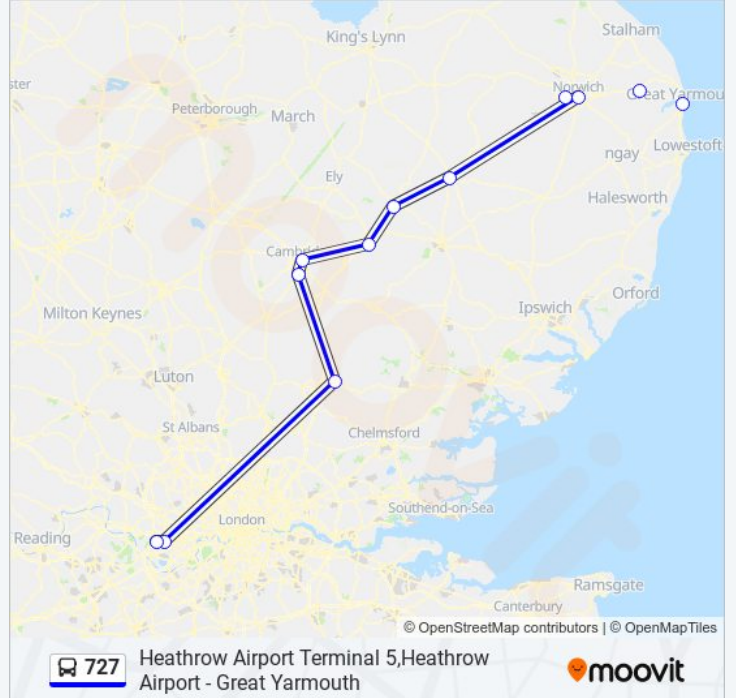

727 bus Info

Direction: Great Yarmouth

Stops: 12

Trip Duration: 145 min

Line Summary:

Direction: Heathrow Airport Terminal 5

11 stops

[VIEW LINE SCHEDULE](#)

727 bus Time Schedule

Heathrow Airport Terminal 5 Route Timetable:

Sunday	01:05 - 23:05
Monday	01:05 - 23:05
Tuesday	01:05 - 23:05
Wednesday	01:05 - 23:05
Thursday	01:05 - 23:05
Friday	01:05 - 23:05
Saturday	01:05 - 23:05

727 bus Info

Direction: Heathrow Airport Terminal 5

Stops: 11

Trip Duration: 330 min

Line Summary:

Direction: Stansted Airport

8 stops

[VIEW LINE SCHEDULE](#)