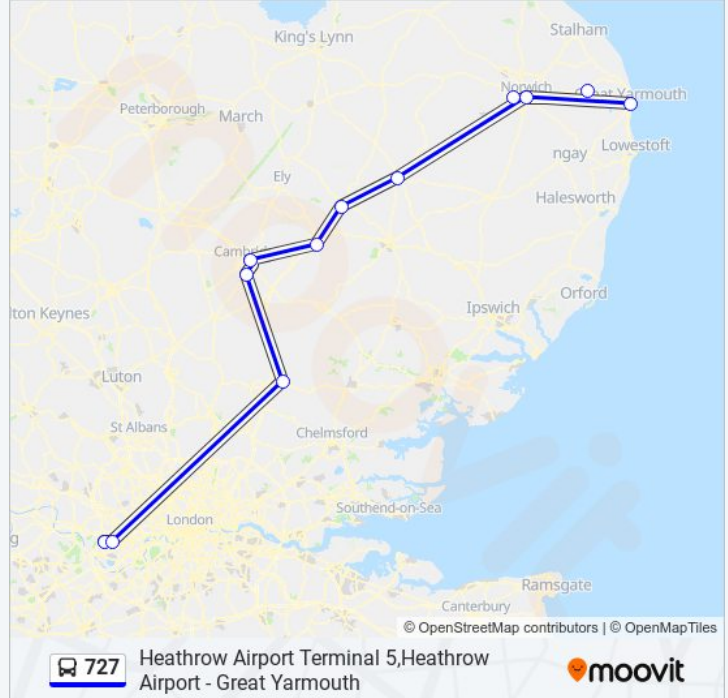

Direction: Great Yarmouth

12 stops

[VIEW LINE SCHEDULE](#)

Heathrow Terminal 5, Heathrow Airport Terminal 5

Heathrow Central Bus Station, Heathrow Airport

Coach Station, Stansted Airport

Trumpington Park-And-Ride, Trumpington

727 bus Time Schedule

Great Yarmouth Route Timetable:

Sunday	01:20 - 23:30
Monday	01:20 - 23:30
Tuesday	01:20 - 23:30
Wednesday	01:20 - 23:30
Thursday	01:20 - 23:30
Friday	01:20 - 23:30
Saturday	01:20 - 23:30

727 bus Info

Direction: Great Yarmouth

Stops: 12

Trip Duration: 145 min

Line Summary:

Direction: Heathrow Airport Terminal 5

11 stops

[VIEW LINE SCHEDULE](#)

727 bus Info

Direction: Heathrow Airport Terminal 5

Stops: 11

Trip Duration: 330 min

Line Summary:

Direction: Stansted Airport

8 stops

[VIEW LINE SCHEDULE](#)