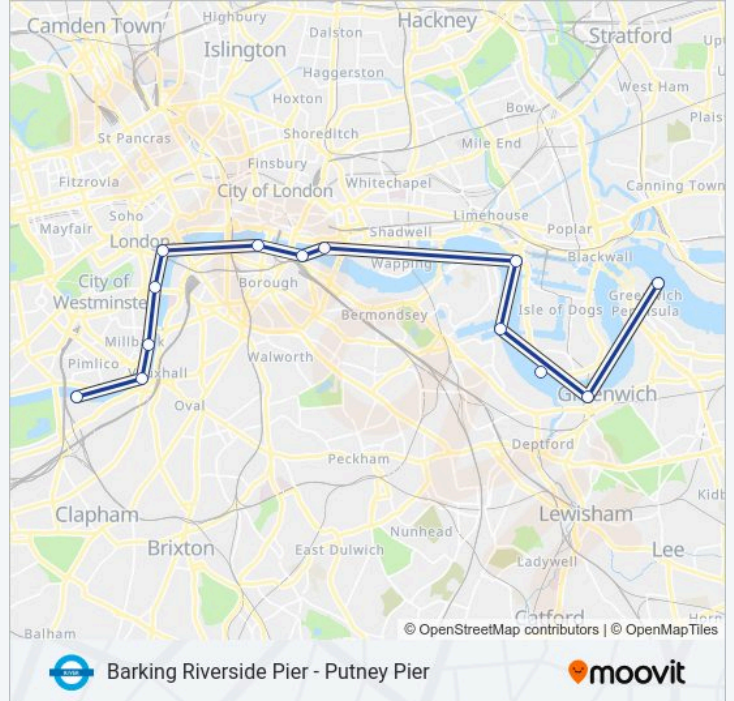

Use the Moovit App to find the closest RB2 River Bus station near you and find out when is the next RB2 River Bus arriving.

Direction: North Greenwich Pier→Battersea Power Station Pier

12 stops

[VIEW LINE SCHEDULE](#)

RB2 River Bus Time Schedule

North Greenwich Pier→Battersea Power Station Pier
Route Timetable:

Sunday	08:43 - 21:30
Monday	Not Operational
Tuesday	Not Operational
Wednesday	Not Operational
Thursday	Not Operational
Friday	Not Operational
Saturday	08:43 - 21:30

RB2 River Bus Info

Direction: North Greenwich Pier→Battersea Power Station Pier

Stops: 12

Trip Duration: 70 min

Line Summary:

Direction: North Greenwich Pier→Putney Pier

14 stops

[VIEW LINE SCHEDULE](#)

RB2 River Bus Info

Direction: North Greenwich Pier→Putney Pier

Stops: 14

Trip Duration: 98 min

Line Summary:

Direction: Putney Pier → Barking Riverside Pier

18 stops

[VIEW LINE SCHEDULE](#)