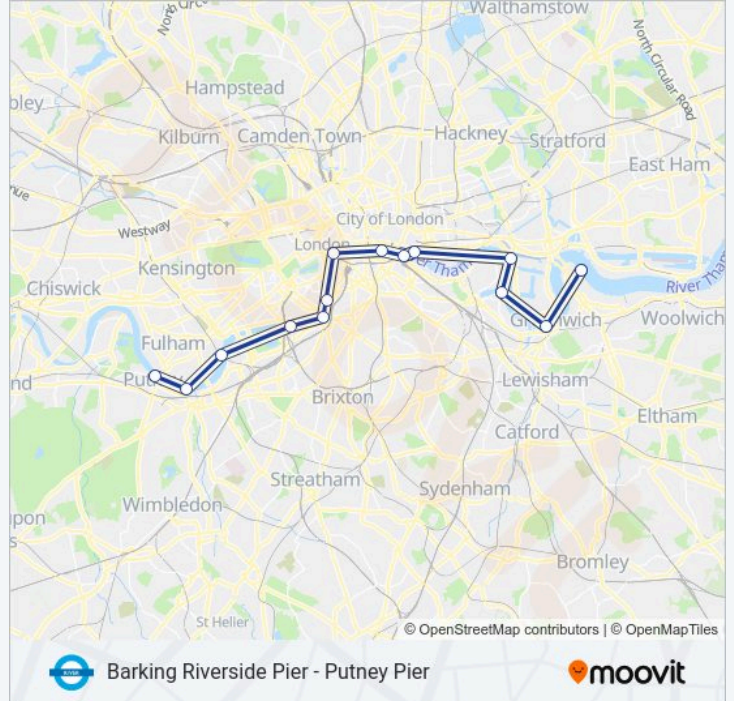

Use the Moovit App to find the closest RB2 River Bus station near you and find out when is the next RB2 River Bus arriving.

Direction: North Greenwich Pier→Battersea Power Station Pier

12 stops

[VIEW LINE SCHEDULE](#)

RB2 River Bus Info

Direction: North Greenwich Pier→Battersea Power Station Pier

Stops: 12

Trip Duration: 70 min

Line Summary:

Direction: North Greenwich Pier→Putney Pier

14 stops

[VIEW LINE SCHEDULE](#)

RB2 River Bus Time Schedule

North Greenwich Pier→Putney Pier Route Timetable:

Sunday	08:13 - 21:50
Monday	Not Operational
Tuesday	Not Operational
Wednesday	Not Operational
Thursday	Not Operational
Friday	Not Operational
Saturday	08:13 - 21:50

RB2 River Bus Info

Direction: North Greenwich Pier→Putney Pier

Stops: 14

Trip Duration: 98 min

Line Summary:

Direction: Putney Pier → Barking Riverside Pier

18 stops

[VIEW LINE SCHEDULE](#)