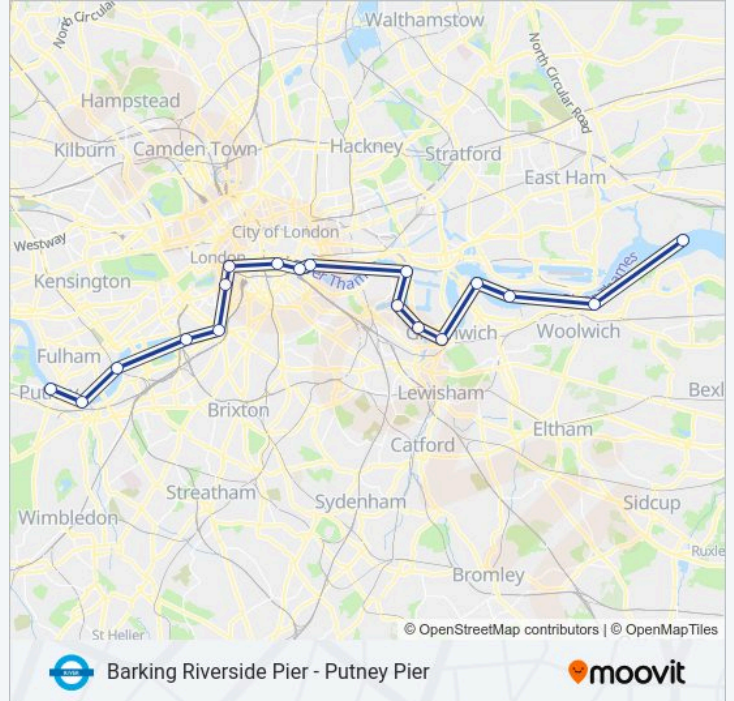

RB2 River Bus Info

Direction: North Greenwich Pier→Battersea Power Station Pier

Stops: 12

Trip Duration: 70 min

Line Summary:

Direction: North Greenwich Pier→Putney Pier

14 stops

[VIEW LINE SCHEDULE](#)

RB2 River Bus Info

Direction: North Greenwich Pier→Putney Pier

Stops: 14

Trip Duration: 98 min

Line Summary:

Direction: Putney Pier → Barking Riverside Pier

18 stops

[VIEW LINE SCHEDULE](#)

RB2 River Bus Time Schedule

Putney Pier → Barking Riverside Pier Route

Timetable:

Sunday	21:02 - 22:02
Monday	Not Operational
Tuesday	Not Operational
Wednesday	Not Operational
Thursday	Not Operational
Friday	Not Operational
Saturday	21:02 - 22:02

RB2 River Bus Info

Direction: Putney Pier → Barking Riverside Pier

Stops: 18

Trip Duration: 110 min

Line Summary:

Direction: Putney Pier→North Greenwich Pier

14 stops

[VIEW LINE SCHEDULE](#)