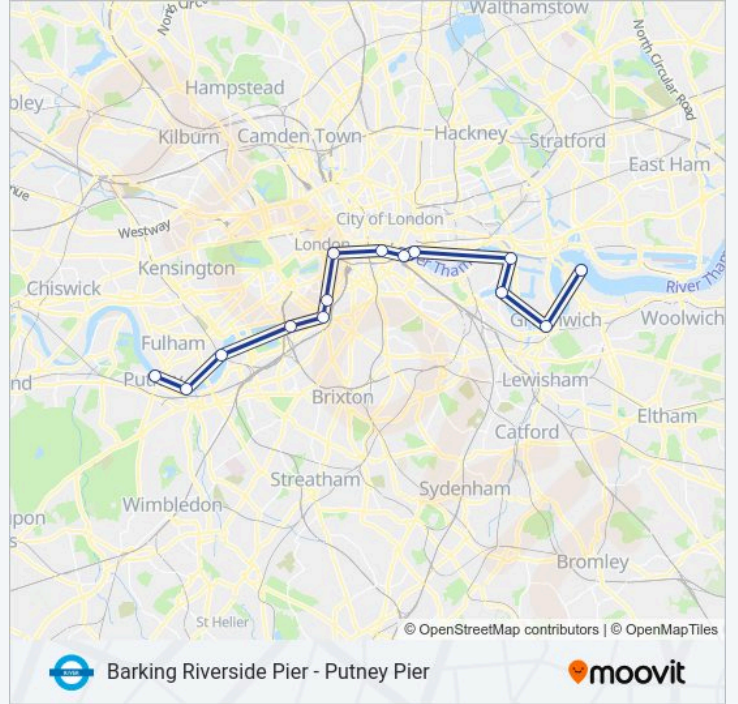

RB2 River Bus Info

Direction: North Greenwich Pier→Putney Pier

Stops: 14

Trip Duration: 98 min

Line Summary:

Direction: Putney Pier → Barking Riverside Pier

18 stops

[VIEW LINE SCHEDULE](#)

RB2 River Bus Info

Direction: Putney Pier → Barking Riverside Pier

Stops: 18

Trip Duration: 110 min

Line Summary:

Direction: Putney Pier→North Greenwich Pier

14 stops

[VIEW LINE SCHEDULE](#)

RB2 River Bus Time Schedule

Putney Pier→North Greenwich Pier Route Timetable:

Sunday	10:02 - 23:10
Monday	Not Operational
Tuesday	Not Operational
Wednesday	Not Operational
Thursday	Not Operational
Friday	Not Operational
Saturday	10:02 - 23:10

RB2 River Bus Info

Direction: Putney Pier→North Greenwich Pier

Stops: 14

Trip Duration: 93 min

Line Summary:

RB2 River Bus time schedules and route maps are available in an offline PDF at moovitapp.com. Use the Moovit App to see live bus times, train schedule or subway schedule, and step-by-step directions for all public transit in London.