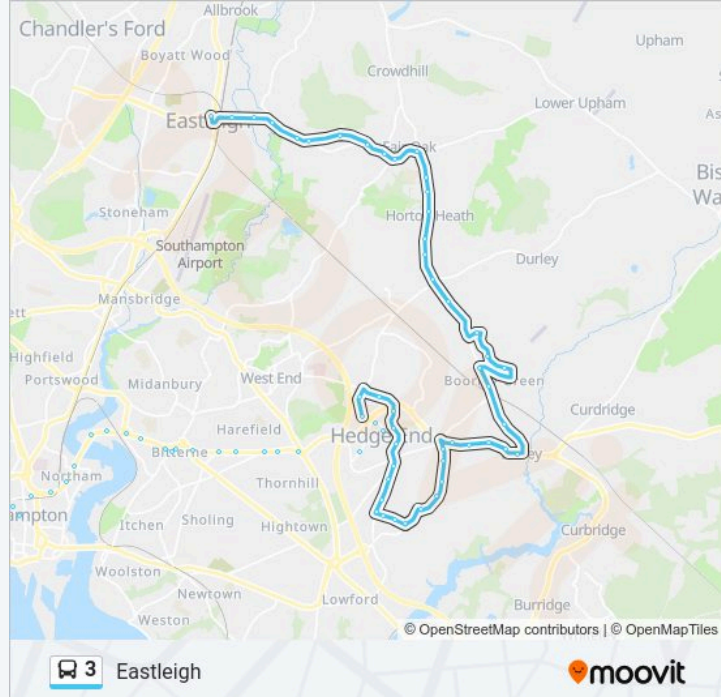

Foord Road, Hedge End

Upper St Helens Road, Hedge End

Sherwood Avenue, Hedge End

Barnfield Way, Hedge End

Cranbourne Park, Hedge End

Ambleside, Hedge End

Sovereign Drive, Hedge End

Marls Road, Hedge End

Tripps End, Hedge End

Woodhouse Lane, Broadoak

Brook Cottages, Broadoak

Brook Lane, Botley

Primary School, Botley

The Square, Botley

Uplands Farm, Botley

Oatlands Road, Boorley Green

Pear Tree, Boorley Green

Primary School, Boorley Park

Braxells Road, Boorley Park

Morant Crescent, Boorley Park
Shamblehurst Lane North, Horton Heath
Denhams Corner, Horton Heath
The Brigadier Gerard, Horton Heath
Dumpers Drove, Horton Heath
Horton Heath Crossroads, Horton Heath
Daisy Fields, Fair Oak
Wyvern School, Fair Oak
The Square, Fair Oak
Dean Road, Fair Oak
New Clock Inn, Fair Oak
Stoke Wood Surgery, Fair Oak
Mitre Copse, Bishopstoke
Alan Drayton Way, Bishopstoke
Manor Farm Close, Bishopstoke
The River Inn, Bishopstoke
Recreation Ground, Bishopstoke
Dutton Lane, Eastleigh
Bus Station, Eastleigh

Direction: Fair Oak

63 stops

[VIEW LINE SCHEDULE](#)

Above Bar, Southampton City Centre
Vincent's Walk, Southampton City Centre
Solent University, Southampton City Centre
Brintons Road, Nicholstown
Britannia Road, Northam
Princes Street, Northam
Quayside Road, Bitterne Manor
Rampart Road, Bitterne Manor
Cobbett Road, Bitterne Manor
Midanbury Lane, Bitterne