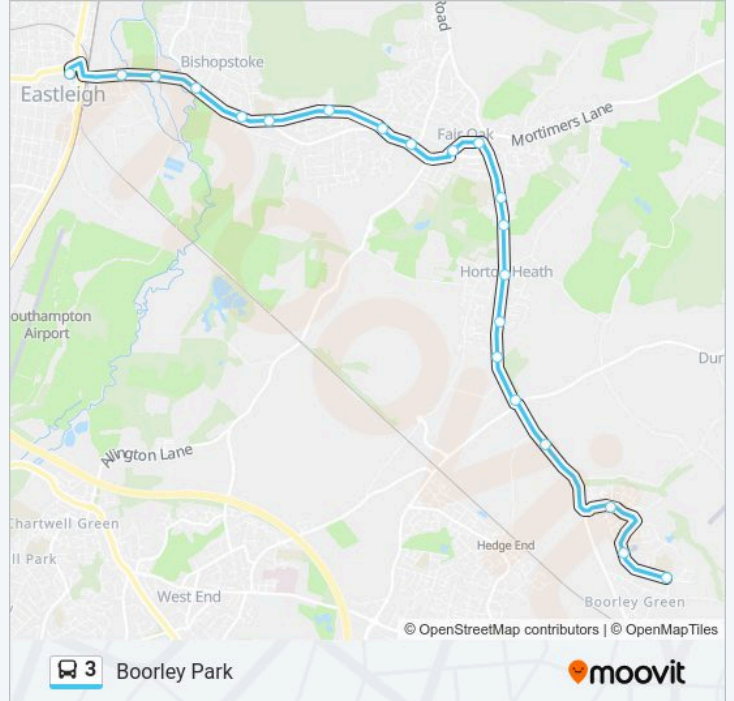

Direction: Boorley Park

21 stops

[VIEW LINE SCHEDULE](#)

- Bus Station, Eastleigh
- Chickenhall Lane, Eastleigh
- Recreation Ground, Bishopstoke
- The River Inn, Bishopstoke
- Manor Farm Close, Bishopstoke
- Alan Drayton Way, Bishopstoke
- Mitre Copse, Bishopstoke
- Stoke Wood Surgery, Fair Oak
- New Clock Inn, Fair Oak
- Shorts Road, Fair Oak
- The Square, Fair Oak
- Wyvern School, Fair Oak
- Daisy Fields, Fair Oak
- Horton Heath Crossroads, Horton Heath
- Dumpers Drove, Horton Heath
- The Brigadier Gerard, Horton Heath
- Denhams Corner, Horton Heath
- Shamblehurst Lane North, Horton Heath
- Morant Crescent, Boorley Park
- Braxells Road, Boorley Park
- Primary School, Boorley Park

Trip Duration: 20 min

Line Summary:

Direction: Eastleigh

69 stops

[VIEW LINE SCHEDULE](#)

Above Bar, Southampton City Centre

Vincent's Walk, Southampton City Centre

Solent University, Southampton City Centre

Brintons Road, Nicholstown

Britannia Road, Northam

Princes Street, Northam

Quayside Road, Bitterne Manor

Rampart Road, Bitterne Manor

Cobbett Road, Bitterne Manor

Midanbury Lane, Bitterne

Lance's Hill, Bitterne

Lance's Hill, Bitterne

Bitterne Shops, Bitterne

Bitterne Leisure Centre, Bitterne

Bath Road, Bitterne

Mon Crescent, Thornhill Park

Post Office, Thornhill Park

Thornhill Avenue, Thornhill Park

3 bus Time Schedule