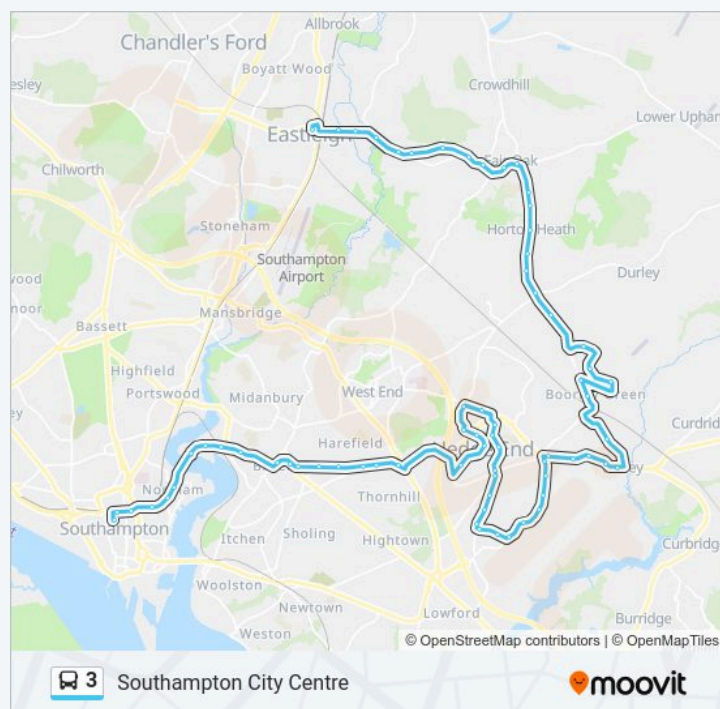

Trip Duration: 20 min

Line Summary:

Direction: Eastleigh

69 stops

[VIEW LINE SCHEDULE](#)

Above Bar, Southampton City Centre

Vincent's Walk, Southampton City Centre

Solent University, Southampton City Centre

Direction: Fair Oak

63 stops

[VIEW LINE SCHEDULE](#)

Above Bar, Southampton City Centre
Vincent's Walk, Southampton City Centre
Solent University, Southampton City Centre
Brintons Road, Nicholstown
Britannia Road, Northam
Princes Street, Northam
Quayside Road, Bitterne Manor
Rampart Road, Bitterne Manor
Cobbett Road, Bitterne Manor
Midanbury Lane, Bitterne

Barnfield Way, Hedge End

Sherwood Avenue, Hedge End

Upper St Helens Road, Hedge End

Foord Road, Hedge End

Alexandra Road, Hedge End

Recreation Ground, Hedge End

Village Centre, Hedge End Town Ctr

Village Centre, Hedge End Town Ctr

Wildern School, Wildern

Willow Mead, Wildern

Westward Road, Wildern

Hamilton Way, Wildern

Hedge End Trade Park, Hedge End

Hedge End Superstores, Wildern

Berrywood Gardens, Wildern

Coltsfoot Close, Wildern