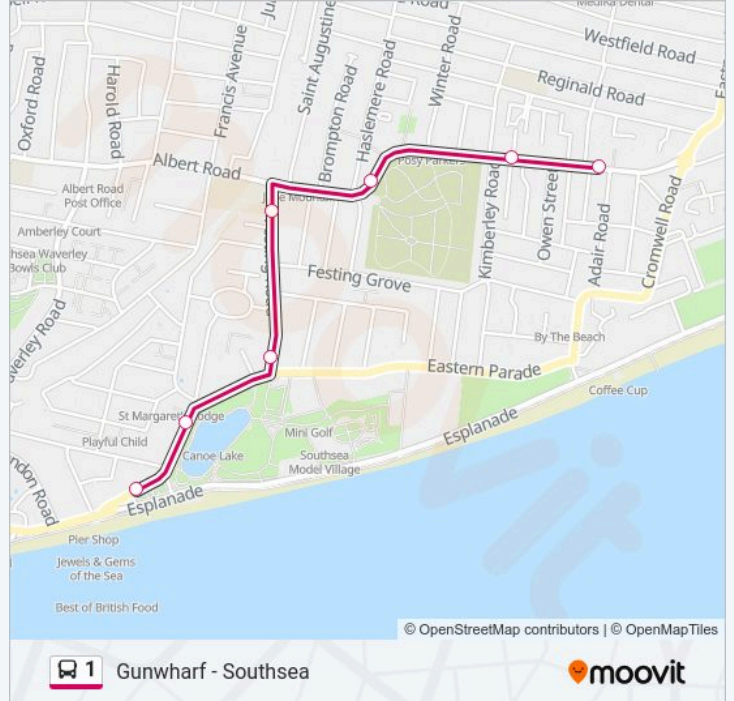

Use the Moovit App to find the closest 1 bus station near you and find out when is the next 1 bus arriving.

Direction: Eastney

7 stops

[VIEW LINE SCHEDULE](#)

- South Parade Pier, Southsea
- Craneswater Park, Craneswater
- Cumberland House, Southsea
- Festing Hotel, Southsea
- Bristol Road, Eastney
- Kimberley Road, Eastney
- Eastney Health Centre, Eastney

Direction: Eastney

Stops: 7

Trip Duration: 7 min

Line Summary:

Direction: Portsmouth

25 stops

[VIEW LINE SCHEDULE](#)

- South Parade Pier, Southsea
- Craneswater Park, Craneswater
- Cumberland House, Southsea
- Festing Hotel, Southsea
- Bristol Road, Eastney
- Kimberley Road, Eastney
- Eastney Health Centre, Eastney
- Eastney Road, Eastney
- Bransbury Park, Eastney
- Essex Road, Eastney
- Prince Albert Road, Milton
- Shepherds Crook, Milton
- Frensham Road, Fratton
- Francis Avenue, Fratton
- Talbot Road, Fratton
- Fratton Bridge, Fratton
- Bradford Junction, Somers Town
- Somers Road, Somers Town

1 bus Info

Direction: Portsmouth

Stops: 25

Trip Duration: 29 min

Line Summary:

Isambard Brunel Road, Somers Town

St. Lukes Church, Guildhall

Civic Offices, Guildhall

1 bus Info

Direction: Southsea

Stops: 24

Trip Duration: 29 min

Line Summary:

Kimberley Road, Eastney

Bristol Road, Eastney

Festing Hotel, Southsea