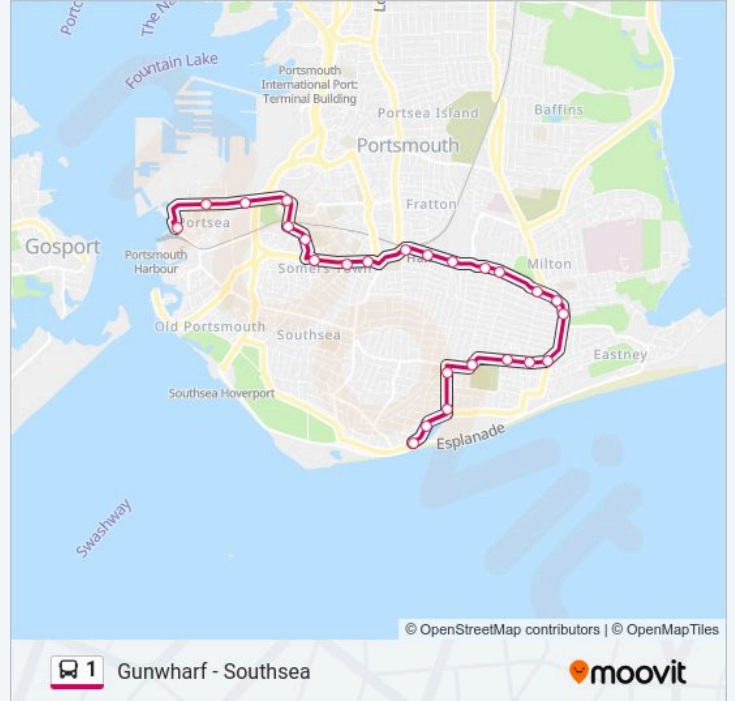

Use the Moovit App to find the closest 1 bus station near you and find out when is the next 1 bus arriving.

Direction: Eastney

7 stops

[VIEW LINE SCHEDULE](#)

- South Parade Pier, Southsea
- Craneswater Park, Craneswater
- Cumberland House, Southsea
- Festing Hotel, Southsea
- Bristol Road, Eastney
- Kimberley Road, Eastney
- Eastney Health Centre, Eastney

Direction: Eastney

Stops: 7

Trip Duration: 7 min

Line Summary:

Direction: Portsmouth

25 stops

[VIEW LINE SCHEDULE](#)

- South Parade Pier, Southsea
- Craneswater Park, Craneswater
- Cumberland House, Southsea
- Festing Hotel, Southsea
- Bristol Road, Eastney
- Kimberley Road, Eastney
- Eastney Health Centre, Eastney
- Eastney Road, Eastney
- Bransbury Park, Eastney
- Essex Road, Eastney
- Prince Albert Road, Milton
- Shepherds Crook, Milton
- Frensham Road, Fratton
- Francis Avenue, Fratton
- Talbot Road, Fratton
- Fratton Bridge, Fratton
- Bradford Junction, Somers Town
- Somers Road, Somers Town

1 bus Info

Direction: Portsmouth

Stops: 25

Trip Duration: 29 min

Line Summary:

Isambard Brunel Road, Somers Town

St. Lukes Church, Guildhall

Civic Offices, Guildhall

City Shops South, City Centre

Hms Nelson, Portsea

Curzon Howe Road, Portsea

The Hard Interchange, Portsmouth

Direction: Southsea

24 stops

[VIEW LINE SCHEDULE](#)

The Hard Interchange, Portsmouth