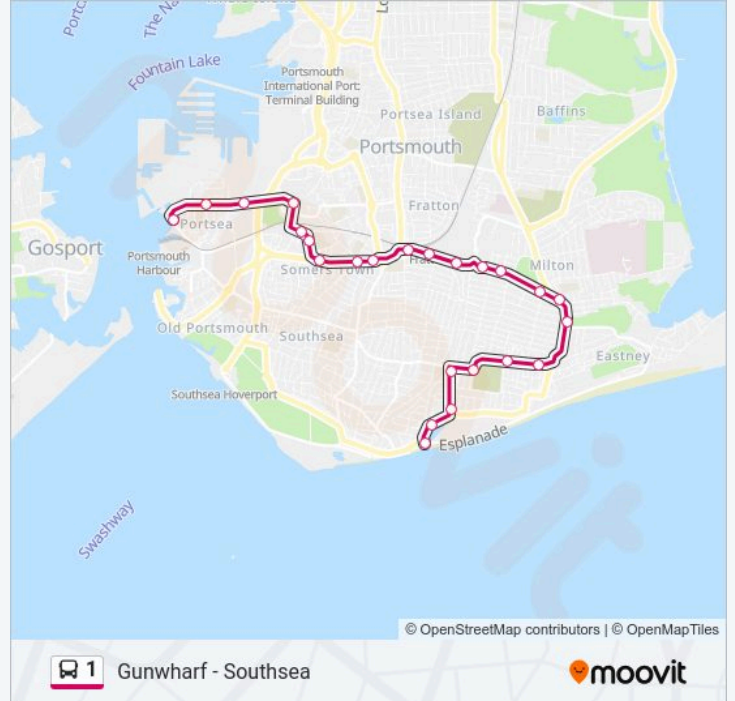

Kimberley Road, Eastney

Bristol Road, Eastney

Festing Hotel, Southsea

Cumberland House, Southsea

Craneswater Park, Craneswater

South Parade Pier, Southsea

1 bus time schedules and route maps are available in an offline PDF at moovitapp.com. Use the Moovit App to see live bus times, train schedule or subway schedule, and step-by-step directions for all public transit in London.

© 2024 Moovit - All Rights Reserved