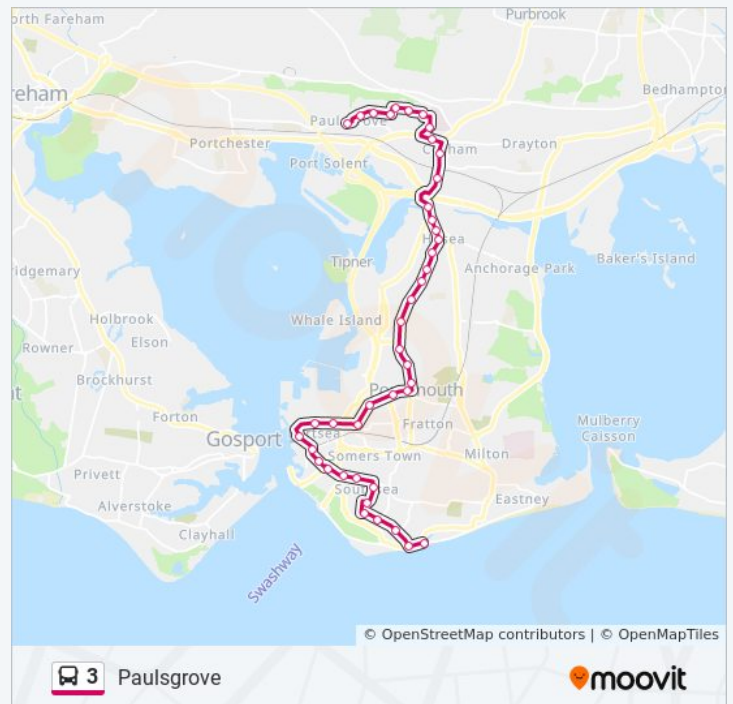

3 bus Time Schedule

Paulsgrove Route Timetable:

Sunday	Not Operational
Monday	11:08 PM
Tuesday	11:08 PM
Wednesday	11:08 PM
Thursday	11:08 PM
Friday	Not Operational
Saturday	Not Operational

3 bus Info

Direction: Paulsgrove

Stops: 42

Trip Duration: 49 min

Line Summary:

The News Centre, Hilsea

Hilsea Lido, Hilsea

King George Playing Fields, Cosham

Health Centre, Cosham

First Avenue, Qa Hospital