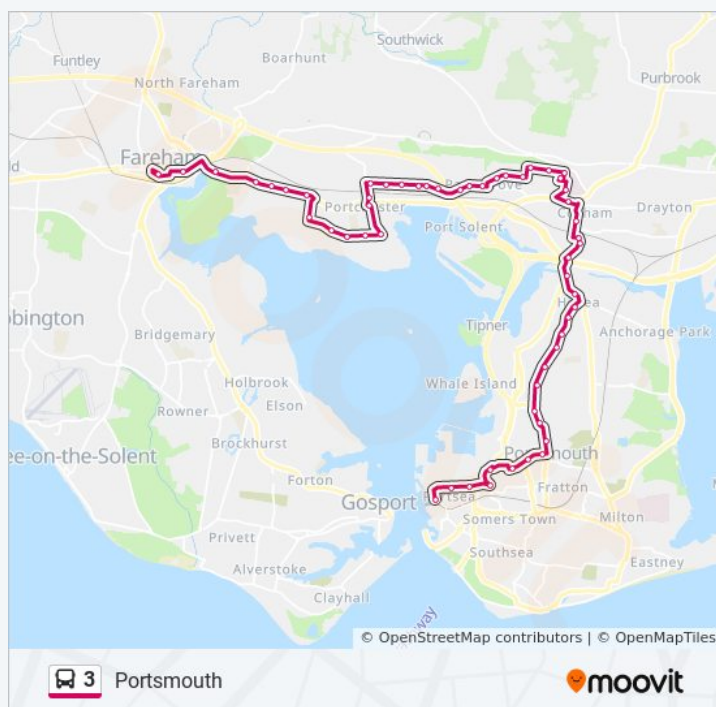

Direction: Portsmouth

53 stops

[VIEW LINE SCHEDULE](#)

Bus Station, Fareham
Delme Arms, Wallington
Birdwood Grove, Portchester
The Thicket, Portchester
Beaulieu Avenue, Portchester
The Seagull, Portchester
Cranleigh Road, Portchester
Westlands Grove, Portchester
Marina Grove, Portchester
Neville Avenue, Portchester
White Hart Co-Op, Portchester
Precinct, Portchester
Station Road, Portchester
Portsview Gardens, Portchester
Mountview Avenue, Portchester
Rowland Road, Paulsgrove
Truro Road, Paulsgrove
Pendennis Road, Paulsgrove
Bodmin Road, Paulsgrove
Woofferton Road, Paulsgrove
Nailsworth Road, Paulsgrove
Allaway Avenue Shops, Paulsgrove
Walford Road, Paulsgrove
Beehive Terrace, Paulsgrove
Blakemere Crescent, Paulsgrove

Direction: Portsmouth

Stops: 53

Trip Duration: 60 min

Line Summary:

Harleston Road, Wymering
Mablethorpe Road, Wymering
Boston Road, Wymering
Sevenoaks Road, Qa Hospital
Qa Hospital Main, Qa Hospital
First Avenue, Qa Hospital
Health Centre, Cosham
Cosham Interchange, Cosham
Highbury Buildings, Cosham
Donaldson Road, Cosham
Hilsea Lido, Hilsea
Coach And Horses, Hilsea
Old London Road, Hilsea
Beechwood Road, Hilsea
Merrivale Road, North End
Ophir Road, North End
Mayfield Road, North End
North End Junction, North End
Kingston Crescent, Kingston
Queens Road, Kingston
Hanway Road, Kingston
Fratton Road, Kingston
Clarendon Street, Landport
Cornmill Street, City Centre
Victoria Park, City Centre
Hms Nelson, Portsea
Curzon Howe Road, Portsea
The Hard Interchange, Portsmouth