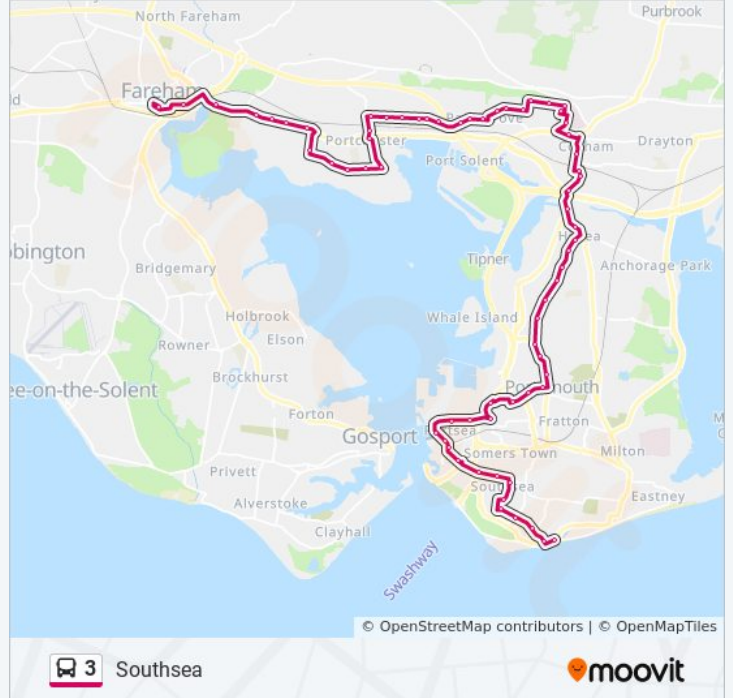

3 bus Info

Direction: Southsea

Stops: 65

Trip Duration: 90 min

Line Summary:

Pendennis Road, Paulsgrove
Bodmin Road, Paulsgrove
Woofferton Road, Paulsgrove
Nailsworth Road, Paulsgrove
Allaway Avenue Shops, Paulsgrove
Walford Road, Paulsgrove
Beehive Terrace, Paulsgrove
Blakemere Crescent, Paulsgrove
Harleston Road, Wymering
Mablethorpe Road, Wymering
Boston Road, Wymering
Sevenoaks Road, Qa Hospital
Qa Hospital Main, Qa Hospital
First Avenue, Qa Hospital
Health Centre, Cosham
Cosham Interchange, Cosham
Highbury Buildings, Cosham
Donaldson Road, Cosham
Hilsea Lido, Hilsea
Coach And Horses, Hilsea
Old London Road, Hilsea
Beechwood Road, Hilsea
Merrivale Road, North End
Ophir Road, North End
Mayfield Road, North End
North End Junction, North End
Kingston Crescent, Kingston
Queens Road, Kingston
Hanway Road, Kingston
Fratton Road, Kingston
Clarendon Street, Landport
Cornmill Street, City Centre
Victoria Park, City Centre