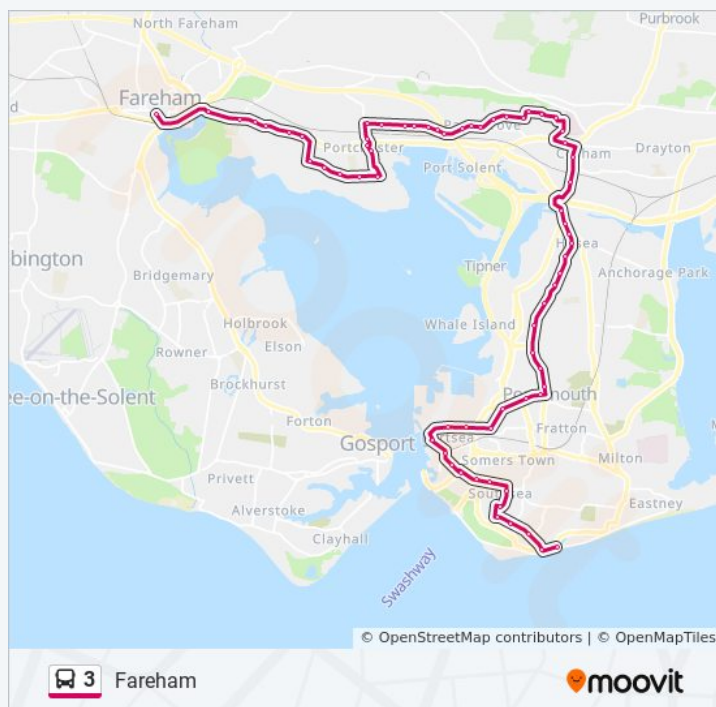

Mayfield Road, North End

Ophir Road, North End

Merrivale Road, North End

Beechwood Road, Hilsea

Trafalgar School, Hilsea

Coach And Horses, Hilsea

The News Centre, Hilsea

Hilsea Lido, Hilsea

3 bus Info

Direction: Fareham

Stops: 66

Trip Duration: 90 min

Line Summary:

First Avenue, Qa Hospital

Qa Hospital Main, Qa Hospital

Peterborough Road, Qa Hospital