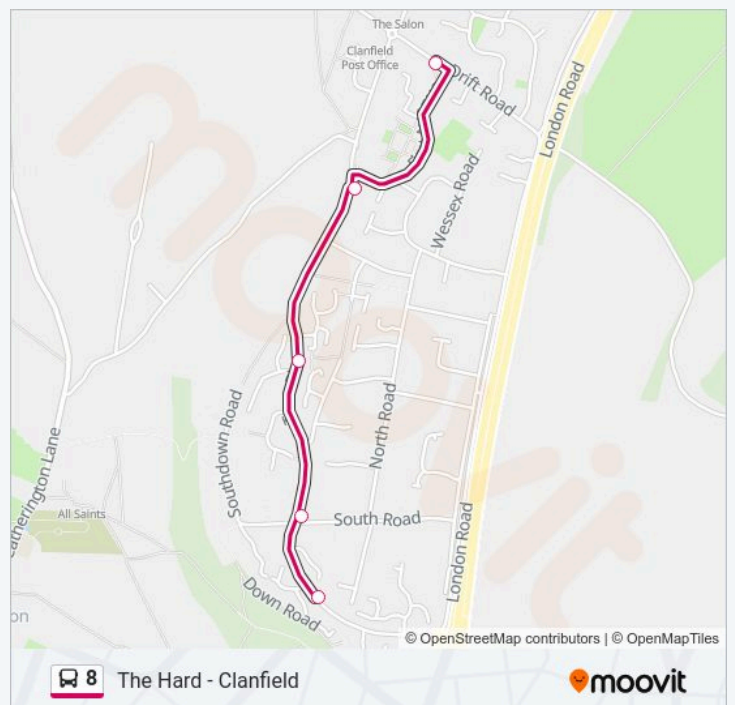

Rudmore Roundabout, Continental Port

Estella Road, Continental Port

Charles Dickens Birthplace, Mile End

All Saints Church, Landport

City Shops South, City Centre

Direction: Clanfield

5 stops

[VIEW LINE SCHEDULE](#)

Drift Road Shops, Clanfield

Draycote Road, Clanfield

Eskdale Close, Clanfield

South Road, Clanfield

Coombs Close, Clanfield

8 bus Time Schedule

Clanfield Route Timetable:

Sunday	Not Operational
Monday	19:12 - 20:18
Tuesday	19:12 - 20:18
Wednesday	19:12 - 20:18
Thursday	19:12 - 20:18
Friday	19:12 - 20:18
Saturday	Not Operational

8 bus Info

Direction: Clanfield

Stops: 5

Trip Duration: 3 min

Line Summary:

Direction: Clanfield

8 bus Time Schedule