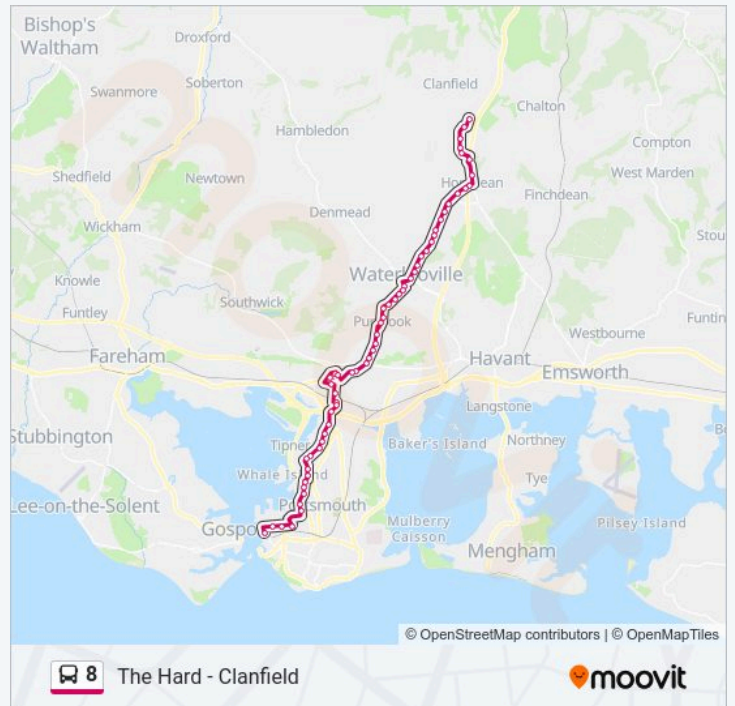

Direction: Portsmouth

Stops: 61

Trip Duration: 63 min

Line Summary:

Napier Road, Horndean

Merchistoun Hall, Horndean

Hazleton Way, Horndean

Keydell Avenue, Horndean

Lovedean Lane, Cowplain

Longwood Avenue, Cowplain

Cowplain Social Club, Cowplain

Cowplain Shops, Cowplain

Hart Plain Avenue, Cowplain

Queens Road, Cowplain

Highfield Avenue, Waterlooville

Jubilee Road, Waterlooville

Hulbert Road Roundabout, Waterlooville

Precinct, Waterlooville

Victoria Road, Waterlooville

Forest End, Waterlooville

Mill Road, Waterlooville

Corbett Road, Waterlooville

Berewood, Purbrook

Campbell Crescent, Purbrook

St. John the Baptist, Purbrook

Park Road, Purbrook

Bushy Mead, Widley

The Hampshire Rose, Widley

The Brow, Widley

The George, Cosham

Cliffdale Gardens, Cosham

Chalkridge Road, Cosham

Orkney Road, Qa Hospital

Qa Hospital North, Qa Hospital

Qa Hospital Main, Qa Hospital

First Avenue, Qa Hospital