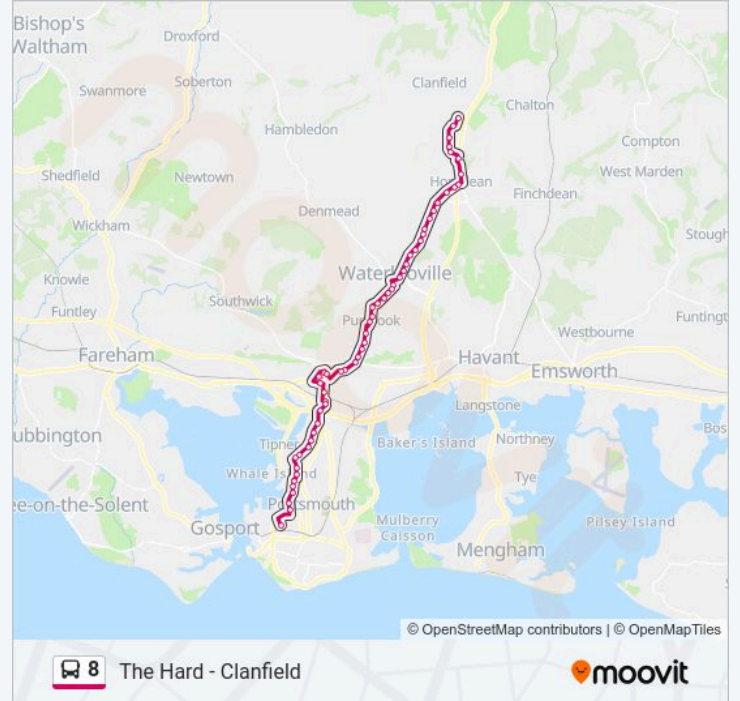

8 bus Info
Direction: City Centre
Stops: 58
Trip Duration: 45 min
Line Summary:

Precinct, Waterlooville

Victoria Road, Waterlooville

Forest End, Waterlooville

Mill Road, Waterlooville

Corbett Road, Waterlooville

Highbury Buildings, Cosham

Donaldson Road, Cosham

Hilsea Crescent, Hilsea

Oakwood Road, Hilsea

Doyle Avenue, Hilsea

Magdalen Road, Hilsea

Gladys Avenue, Hilsea

Mountbatten Centre, Stamshaw

London Avenue, Stamshaw

Angerstein Road, Stamshaw

Seagrove Road, Stamshaw

Rudmore Roundabout, Continental Port

Estella Road, Continental Port

Charles Dickens Birthplace, Mile End

All Saints Church, Landport

City Shops South, City Centre

Direction: Clanfield

5 stops

[VIEW LINE SCHEDULE](#)

Drift Road Shops, Clanfield

Draycote Road, Clanfield

Eskdale Close, Clanfield

South Road, Clanfield