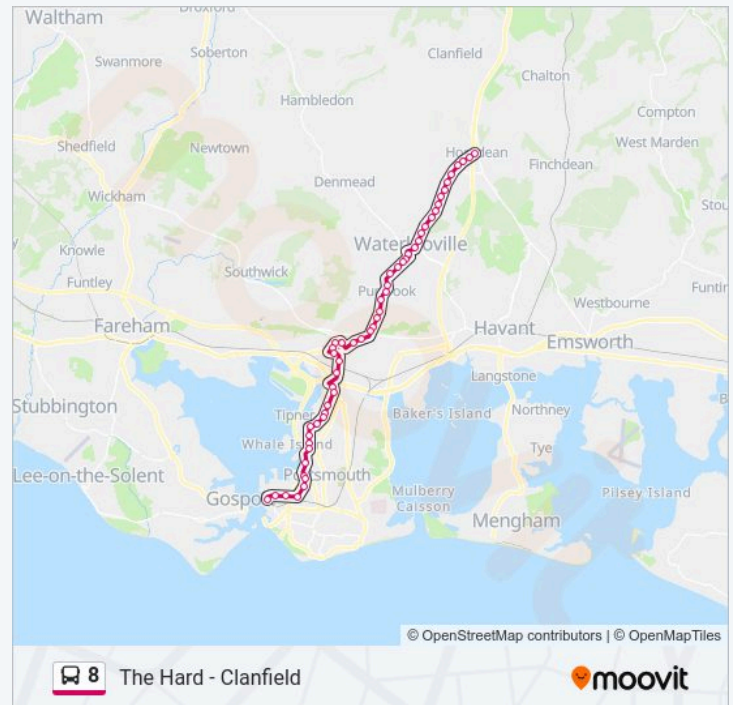

Tuesday 23:08 - 23:38

Wednesday 23:08 - 23:38

Thursday 23:08 - 23:38

Friday 01:08 - 23:38

Saturday 01:08 - 23:38

8 bus Info

Direction: Horndean

Stops: 53

Trip Duration: 47 min

Line Summary:

Campbell Crescent, Purbrook

Corbett Road, Waterloooville

Mill Road, Waterloooville

Forest End, Waterloooville

Victoria Road, Waterloooville

Precinct, Waterloooville

Hulbert Road Roundabout, Waterloooville

Jubilee Road, Waterloooville

Highfield Avenue, Waterloooville

Queens Road, Cowplain

Hart Plain Avenue, Cowplain

Cowplain Shops, Cowplain

Cowplain Social Club, Cowplain