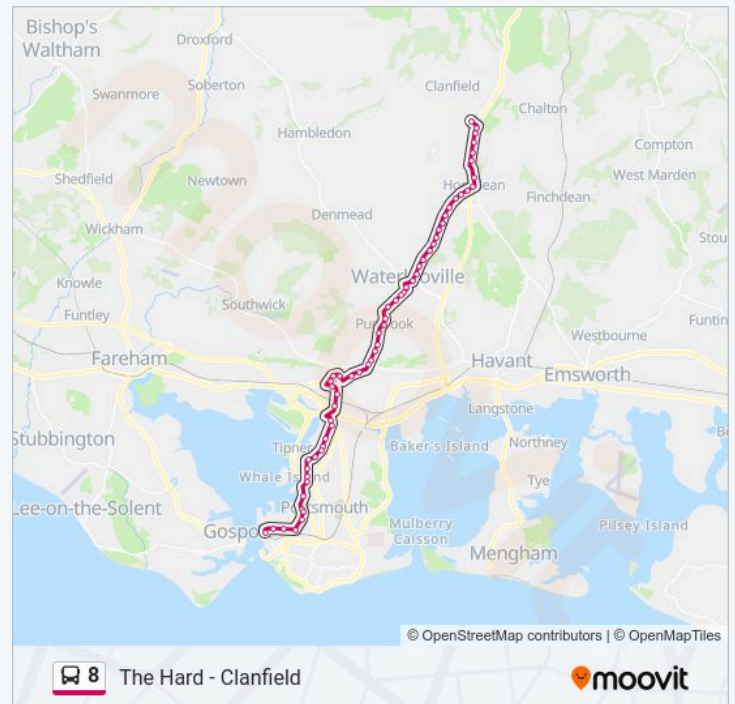

Stops: 60

Trip Duration: 62 min

Line Summary:

St. John the Baptist, Purbrook
Campbell Crescent, Purbrook
Corbett Road, Waterlooville
Mill Road, Waterlooville
Forest End, Waterlooville
Victoria Road, Waterlooville
Precinct, Waterlooville
Hulbert Road Roundabout, Waterlooville
Jubilee Road, Waterlooville
Highfield Avenue, Waterlooville
Queens Road, Cowplain
Hart Plain Avenue, Cowplain
Cowplain Shops, Cowplain
Cowplain Social Club, Cowplain
Longwood Avenue, Cowplain
Lovedean Lane, Cowplain
Keydell Avenue, Horndean
Hazleton Way, Horndean
Catherington Lane, Horndean
Merchistoun Hall, Horndean
Napier Road, Horndean
Precinct, Horndean
Anchor Terrace, Horndean
Downwood Way, Horndean
South Road, Horndean
St Michaels Way, Clanfield
Viking Way, Clanfield
Snells Corner, Clanfield
Drift Road Shops, Clanfield