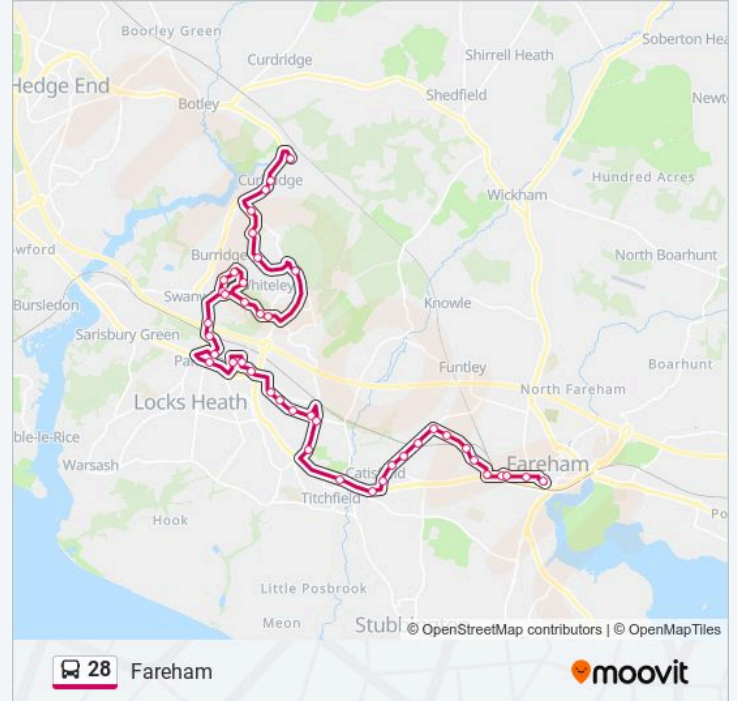

Segensworth Roundabout, Segensworth

Witherbed Lane, Segensworth

Titchfield Park Road, Segensworth

Office For National Statistics, Segensworth

Gardenia Drive, Titchfield Park

Segensworth Road, Titchfield Park

Stephenson Road, Titchfield Park

Mill Lane, Titchfield

Ranvilles Lane, Catisfield

Hampton Grove, Catisfield

Catsfield Road, Catisfield

Greyfriars Road, Heathfield

Hillson Drive, Heathfield

Highlands Post Office, Hill Park

Hammond Road, Heathfield

Oak Road, Heathfield

Blackbrook Road, Heathfield

Craigbank Court, Fareham

Fareham Station, Fareham

Station Roundabout, Fareham

Trinity Street, Fareham

Bus Station, Fareham

Direction: Park Gate

21 stops

[VIEW LINE SCHEDULE](#)

Bus Station, Fareham

Fareham Station, Fareham

Craigbank Court, Fareham

Blackbrook Road, Heathfield

Oak Road, Heathfield

Hammond Road, Heathfield

Highlands Post Office, Hill Park

28 bus Time Schedule

Park Gate Route Timetable:

Sunday	Not Operational
Monday	06:25
Tuesday	06:25
Wednesday	06:25
Thursday	06:25
Friday	06:25
Saturday	Not Operational