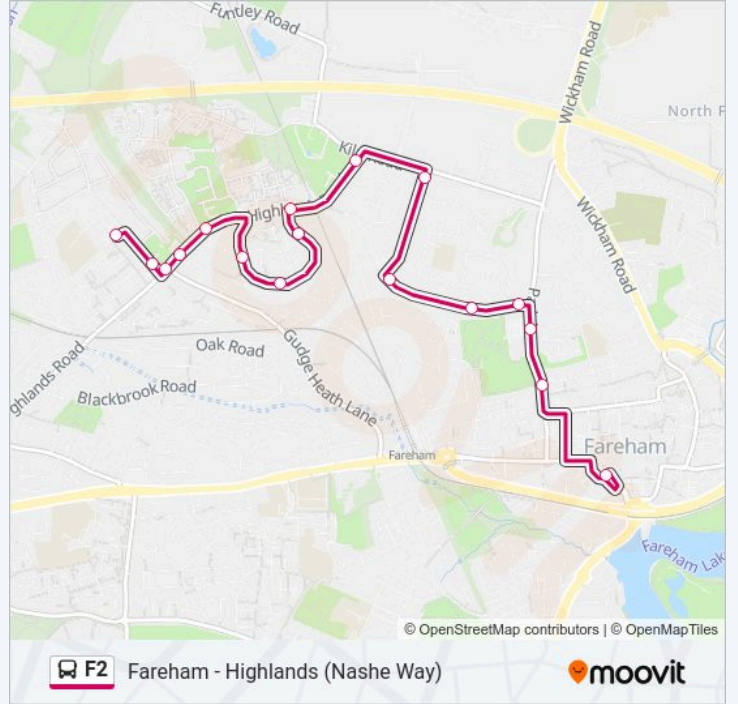

Use the Moovit App to find the closest F2 bus station near you and find out when is the next F2 bus arriving.

Direction: Hill Park

19 stops

[VIEW LINE SCHEDULE](#)

Bus Station, Fareham
Russell Place, Fareham
Colenso Road, Fareham
Leisure Centre, Fareham
Norton Drive, Fareham
Arundel Drive, Fareham
Jolly Miller, Heathfield
Crawford Drive, Heathfield
The Cedars, Heathfield
Inverness Avenue, Hill Park
Dundee Close, Hill Park
Bartlett Close, Hill Park
Hill Park Road, Hill Park
Working Mens Club, Hill Park
Highlands Post Office, Hill Park
Hillson Drive, Heathfield
Highlands Road, Heathfield
Arras House, Hill Park
Fareham Park Road, Hill Park

F2 bus Info**Direction:** Hill Park**Stops:** 19**Trip Duration:** 17 min**Line Summary:**

Direction: Fareham

17 stops

[VIEW LINE SCHEDULE](#)

- Fareham Park Road, Hill Park
- Burt Close, Hill Park
- Highlands Post Office, Hill Park
- Working Mens Club, Hill Park
- Hill Park Road, Hill Park
- Bartlett Close, Hill Park
- Dundee Close, Hill Park
- Inverness Avenue, Hill Park
- Frosthole Crescent, Hill Park
- The Cedars, Heathfield
- Crawford Drive, Heathfield
- Jolly Miller, Heathfield
- Arundel Drive, Fareham
- Norton Drive, Fareham
- Leisure Centre, Fareham
- Colenso Road, Fareham
- Bus Station, Fareham

F2 bus Info

Direction: Fareham

Stops: 17

Trip Duration: 19 min

Line Summary:

F2 bus time schedules and route maps are available in an offline PDF at moovitapp.com. Use the Moovit App to see live bus times, train schedule or subway schedule, and step-by-step directions for all public transit in London.