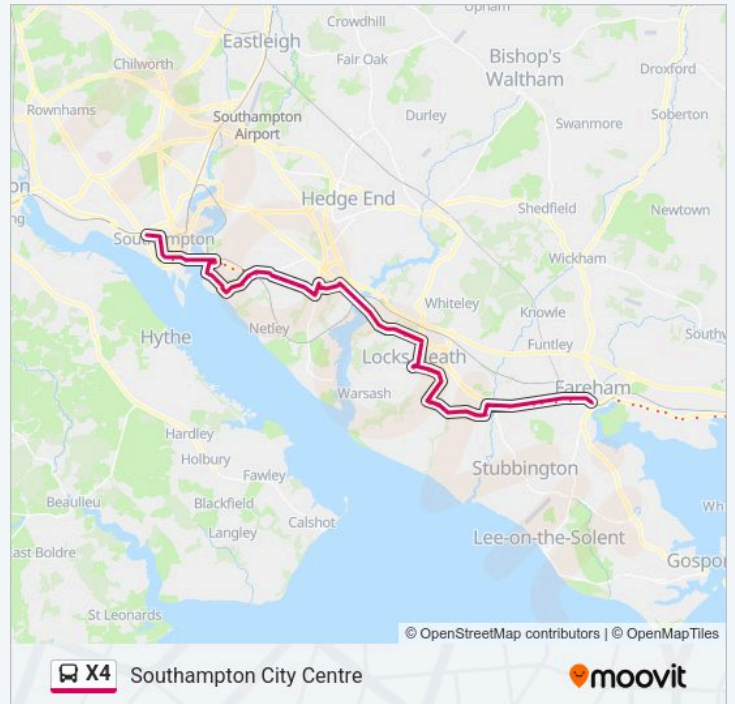

Victoria Park, City Centre

City Shops South, City Centre

Prospect Road, Mile End

International Port, Continental Port

Racecourse Lane, Paulsgrove

Watersedge, Paulsgrove

Shorehaven, Paulsgrove

Mother Kellys, Paulsgrove

Precinct, Portchester

The Fairway, Portchester

Westlands Grove, Portchester

The Seagull, Portchester

Beaulieu Avenue, Portchester

Condor Roundabout, Portchester

Birdwood Grove, Portchester

Down End Road, Wallington

Delme Arms, Wallington

Bus Station, Fareham

Fareham Station, Fareham

Fareham College, Fareham

White Oaks, Heathfield

Peak Lane, Heathfield

Sandringham Road, Catisfield

Ranvilles Lane, Catisfield

Mill Street, Titchfield

The Square, Titchfield

Frog Lane, Titchfield

Coach Hill, Titchfield

St Margarets Lane, Titchfield

West Hill Park School, Titchfield

Warsash Road, Titchfield Common

The Farthings, Titchfield Common

Friday	06:32-17:31
Saturday	07:20-15:44
Sunday	07:23-15:37

X4 bus Info

Direction: Southampton City Centre

Stops: 90

Trip Duration: 106 min

Line Summary: