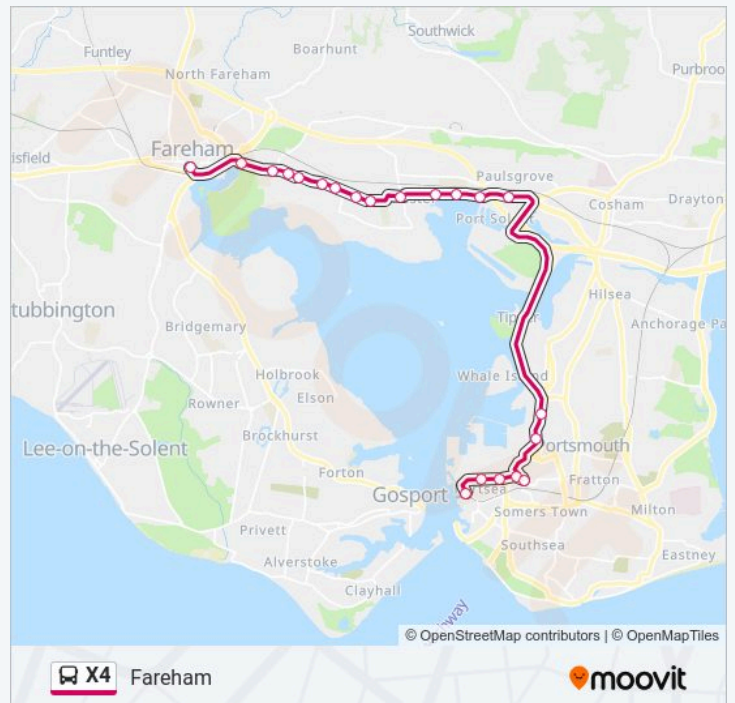

Bus Station, Fareham

Direction: Fareham

21 stops

[VIEW LINE SCHEDULE](#)

The Hard Interchange, Portsmouth
Curzon Howe Road, Portsea
Hms Nelson, Portsea
Victoria Park, City Centre
City Shops South, City Centre
Prospect Road, Mile End
International Port, Continental Port
Racecourse Lane, Paulsgrove
Watersedge, Paulsgrove
Shorehaven, Paulsgrove
Mother Kellys, Paulsgrove
Precinct, Portchester
The Fairway, Portchester
Westlands Grove, Portchester
The Seagull, Portchester
Beaulieu Avenue, Portchester
Condor Roundabout, Portchester
Birdwood Grove, Portchester
Down End Road, Wallington
Delme Arms, Wallington
Bus Station, Fareham

Stops: 21

Trip Duration: 28 min

Line Summary:

Direction: Southampton City Centre

90 stops

[VIEW LINE SCHEDULE](#)

The Hard Interchange, Portsmouth
Curzon Howe Road, Portsea
Hms Nelson, Portsea

X4 bus Time Schedule