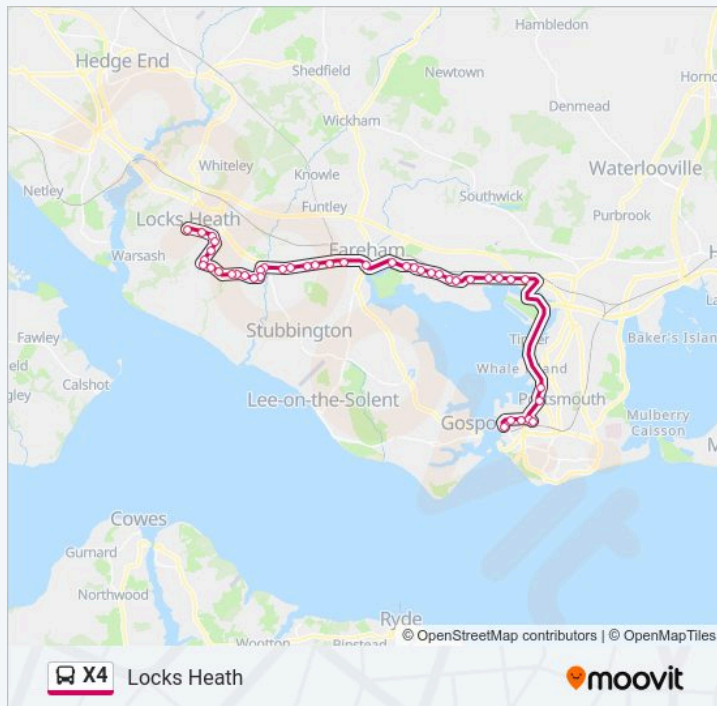

Hms Nelson, Portsea

Victoria Park, City Centre

City Shops South, City Centre

Prospect Road, Mile End

X4 bus Time Schedule

Locks Heath Route Timetable:

Monday	18:15
Tuesday	18:15
Wednesday	18:15
Thursday	18:15
Friday	18:15
Saturday	16:35-18:13
Sunday	16:27-17:27

Clarendon Crescent, Titchfield Common

X4 bus Info

Direction: Locks Heath

Stops: 43

Trip Duration: 59 min

Line Summary:

Cambridge Green, Titchfield Common

Abshot School, Titchfield Common

Dimmicks Corner, Locks Heath

Lodge Road, Locks Heath

Locks Heath Centre, Locks Heath

X4 bus time schedules and route maps are available in an offline PDF at [moovitapp.com](https://www.moovitapp.com). Use the Moovit App to see live bus times, train schedule or subway schedule, and step-by-step directions for all public transit in London.