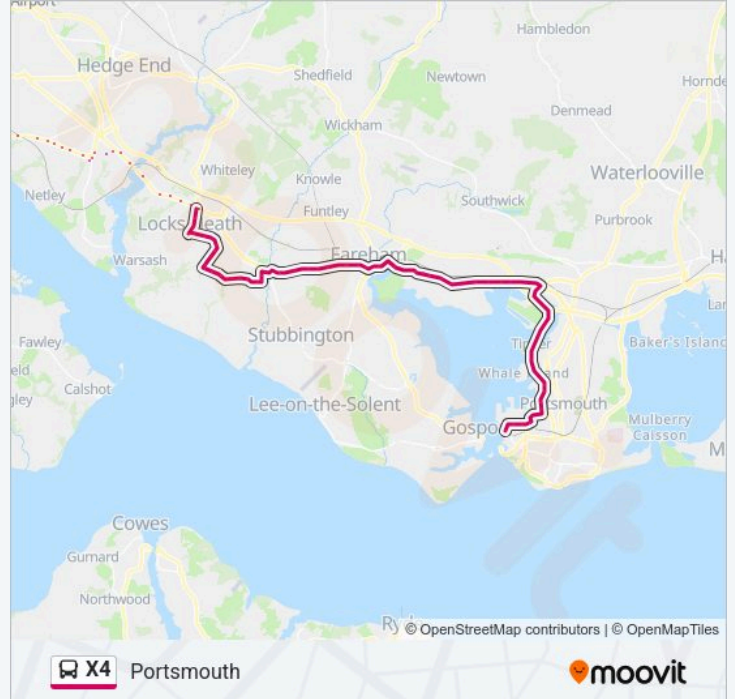

Abshot Road, Titchfield Common

Oaklands Way, Titchfield Common

The Farthings, Titchfield Common

Warsash Road, Titchfield Common

West Hill Park School, Titchfield

St Margarets Lane, Titchfield

Coach Hill, Titchfield

Frog Lane, Titchfield

The Square, Titchfield

Mill Street, Titchfield

Ranvilles Lane, Catisfield
Sandringham Road, Catisfield
Peak Lane, Heathfield
White Oaks, Heathfield
Fareham College, Fareham
Fareham Station, Fareham
Station Roundabout, Fareham
Trinity Street, Fareham
Bus Station, Fareham
Bath Lane, Wallington
Delme Arms, Wallington
Birdwood Grove, Portchester
The Thicket, Portchester
Beaulieu Avenue, Portchester
The Seagull, Portchester
Westlands Grove, Portchester
The Fairway, Portchester
Precinct, Portchester
East Street, Portchester
Mother Kellys, Paulsgrove
Shorehaven, Paulsgrove
Watersedge, Paulsgrove
Racecourse Lane, Paulsgrove
Rudmore Roundabout, Continental Port
Estella Road, Continental Port
Charles Dickens Birthplace, Mile End
All Saints Church, Landport
Victoria Park, City Centre
Hms Nelson, Portsea
Curzon Howe Road, Portsea
The Hard Interchange, Portsmouth

Direction: Fareham

62 stops

[VIEW LINE SCHEDULE](#)

Central Station, Southampton City Centre

Marlands, Southampton City Centre

Westquay, Southampton City Centre

Westquay, Southampton City Centre

Holyrood Church, Southampton City Centre