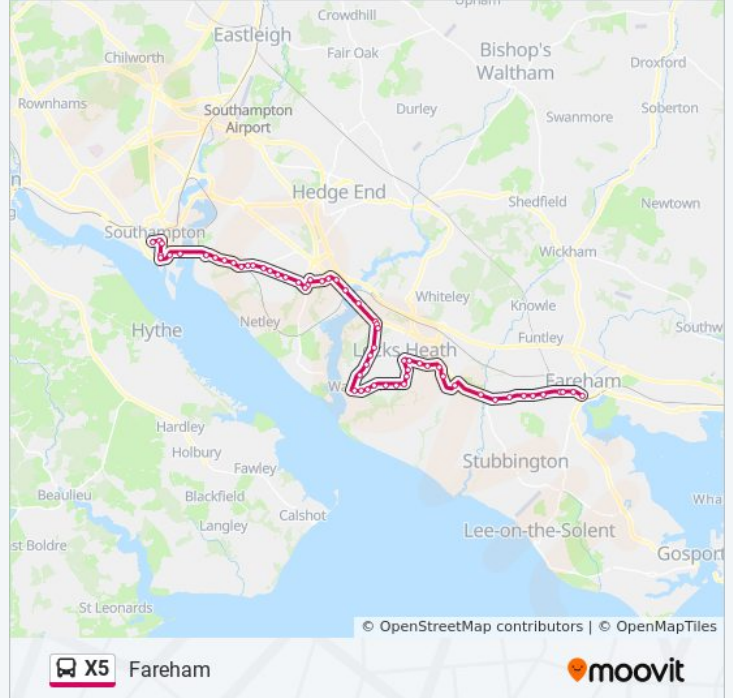

Line Summary:

School Road, Lowford
Redcroft Lane, Lowford
Dodwell Lane, Lowford
Bursledon Station, Bursledon
Swanwick Lane, Lower Swanwick
Sarisbury Green, Sarisbury
St Pauls Church, Sarisbury
Allotment Road, Sarisbury
Barnbrook Road, Sarisbury
Winnards Park, Sarisbury
Barnes Lane, Locks Heath
Greenaway Lane, Warsash
Village Centre, Warsash
Dibles Road, Warsash
Gospel Hall, Warsash
Saxon Close, Warsash
Horseshoe Lodge, Warsash
Fleet End Corner, Warsash
Locks Heath Schools, Warsash
Lawn Drive, Warsash
Heath Road, Locks Heath
Locks Heath Centre, Locks Heath
Church Road Roundabout, Locks Heath
Lodge Road, Locks Heath
St John's Mews, Locks Heath
Bishops Gate, Segensworth
The Hurdles, Titchfield Common
St Margarets Roundabout, Titchfield Common
Mill Lane, Titchfield
Ranvilles Lane, Catisfield
Sandringham Road, Catisfield
Peak Lane, Heathfield
White Oaks, Heathfield

Fareham College, Fareham

Fareham Station, Fareham

Station Roundabout, Fareham

Trinity Street, Fareham

Bus Station, Fareham

Direction: Portsmouth

83 stops

[VIEW LINE SCHEDULE](#)