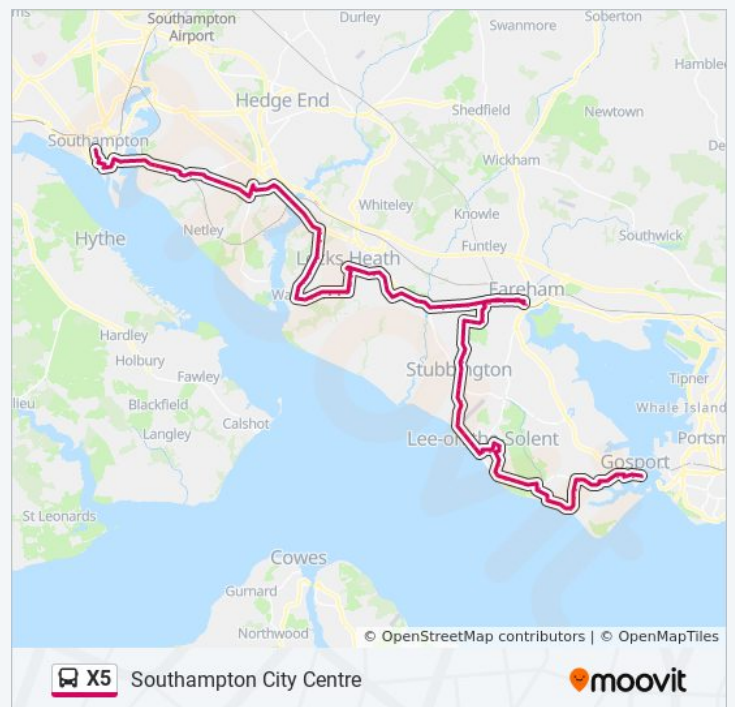

06:39 - 15:50

Saturday

07:01 - 16:17

X5 bus Info

Direction: Southampton City Centre

Stops: 78

Trip Duration: 115 min

Line Summary:

James Grieve Avenue, Locks Heath

Lawn Drive, Warsash

Locks Heath Schools, Warsash

Fleet End Corner, Warsash

Horseshoe Lodge, Warsash

Saxon Close, Warsash

Gospel Hall, Warsash

Church Road, Warsash