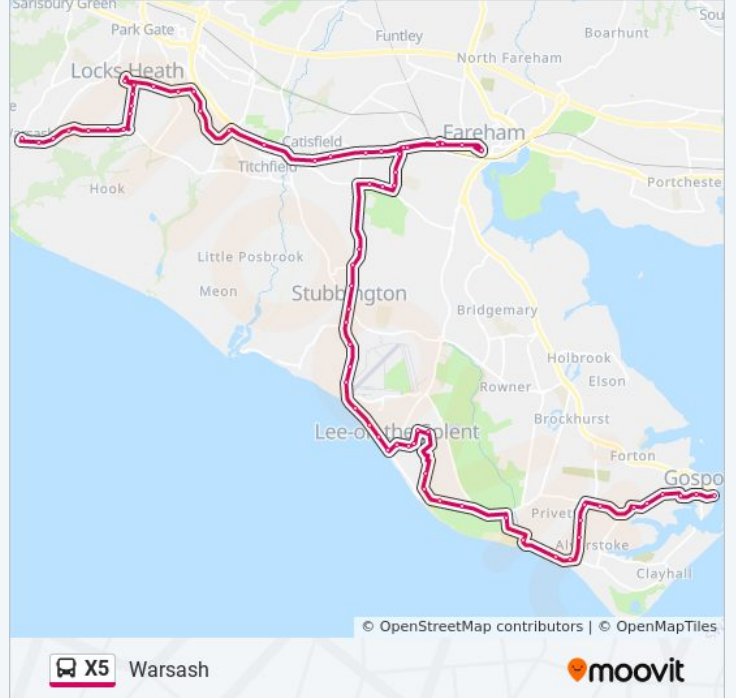

Central Station, Southampton City Centre

Marlands, Southampton City Centre

Westquay, Southampton City Centre

Westquay, Southampton City Centre

Holyrood Church, Southampton City Centre

Oxford Street, Southampton City Centre

Hms Nelson, Portsea

Victoria Park, City Centre

City Shops South, City Centre

Prospect Road, Mile End

International Port, Continental Port

Racecourse Lane, Paulsgrove

Watersedge, Paulsgrove

Shorehaven, Paulsgrove

Dimmicks Corner, Locks Heath

Lodge Road, Locks Heath

Locks Heath Centre, Locks Heath

Church Road, Locks Heath

Heath Road, Locks Heath

James Grieve Avenue, Locks Heath

Lawn Drive, Warsash

Locks Heath Schools, Warsash

Fleet End Corner, Warsash

Horseshoe Lodge, Warsash

Saxon Close, Warsash

Gospel Hall, Warsash

Church Road, Warsash

Village Centre, Warsash

X5 bus time schedules and route maps are available in an offline PDF at moovitapp.com. Use the [Moovit App](#) to see live bus times, train schedule or subway schedule, and step-by-step directions for all public transit in London.