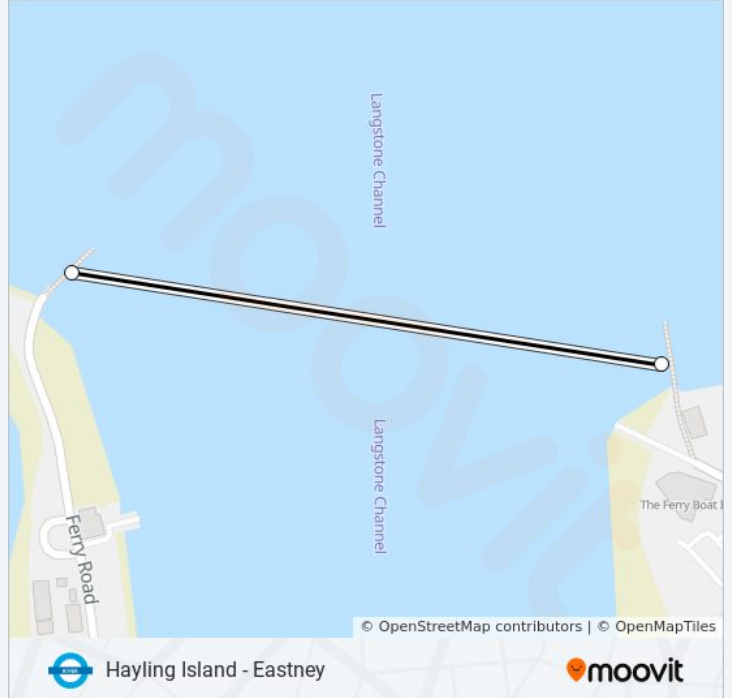

Use the Moovit App to find the closest HAYLING FERRY river bus station near you and find out when is the next HAYLING FERRY river bus arriving.

**Direction: Eastney**

2 stops

[VIEW LINE SCHEDULE](#)

Hayling Island Ferry Landing, Hayling Island

**HAYLING FERRY river bus Info****Direction:** Eastney**Stops:** 2**Trip Duration:** 15 min**Line Summary:**

**Direction: Hayling Island**

2 stops

[VIEW LINE SCHEDULE](#)

Eastney Ferry Landing, Eastney

Hayling Island Ferry Landing, Hayling Island