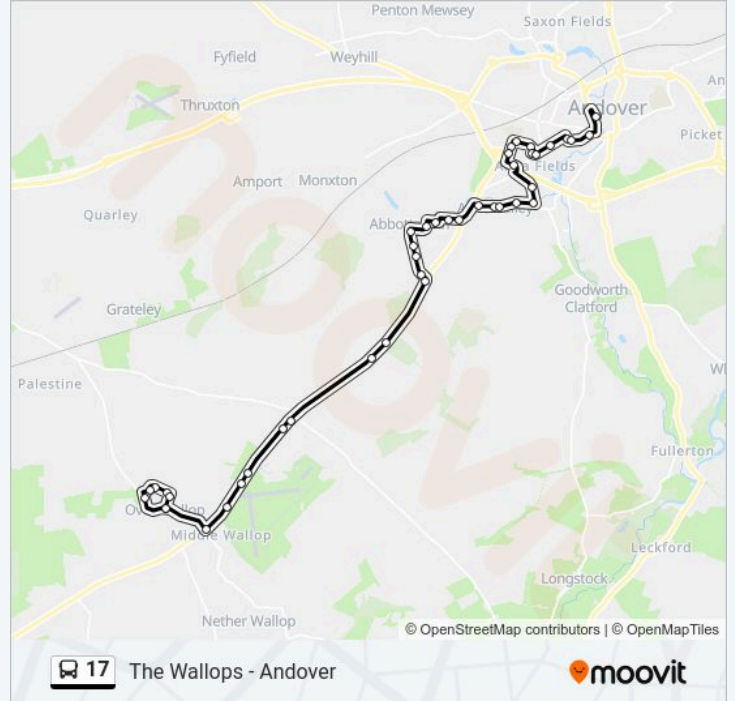

The Wallops - Andover

Get The App

The 17 bus line The Wallops - Andover has one route. For regular weekdays, their operation hours are:

(1) Andover: 09:15

Use the Moovit App to find the closest 17 bus station near you and find out when is the next 17 bus arriving.

17 bus Info
Direction: Andover
Stops: 42
Trip Duration: 34 min
Line Summary:

Abbotts Close, Abbots Ann

Abbotts Hill, Little Ann

Poplar Farm Inn, Little Ann

Kingsmead, Anna Valley

Taskers Drive, Anna Valley

White Oak Way, Anna Valley

Greenfield Farm Shop, Anna Valley

Balksbury Bridge, Anna Valley

Clatford Lodge, Anna Valley

Pine Walk, Andover

Lime Walk, Andover

Cedar Walk, Andover

John Hanson School, Andover

Chatsworth Drive, Andover

Aster Court, Andover

Floral Way, Andover

Anton Arms, Andover

Suffolk Road, Andover

Willow Grove, Andover

St Anns Close, Andover

Bus Station National Express, Andover