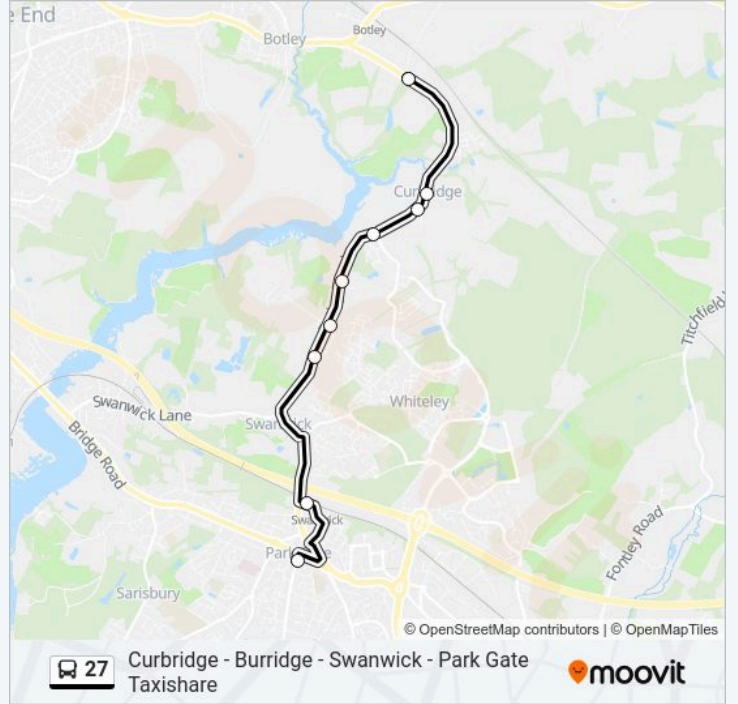

Curbridge - Burr ridge - Swanwick - Park Gate Taxishare

Get The App

The 27 bus line (Curbridge - Burr ridge - Swanwick - Park Gate Taxishare) has 2 routes. For regular weekdays, their operation hours are:

27 bus Info

Direction: Curbridge

Stops: 9

Trip Duration: 15 min

Line Summary:

Direction: Park Gate

9 stops

[VIEW LINE SCHEDULE](#)

Bridge Road, Park Gate

27 bus Time Schedule

Park Gate Route Timetable:

Sunday	Not Operational
Monday	09:55
Tuesday	Not Operational
Wednesday	Not Operational
Thursday	Not Operational
Friday	09:55
Saturday	Not Operational

27 bus Info

Direction: Park Gate

Stops: 9

Trip Duration: 15 min

Line Summary:

27 bus time schedules and route maps are available in an offline PDF at moovitapp.com. Use the Moovit App to see live bus times, train schedule or subway schedule, and step-by-step directions for all public transit in London.