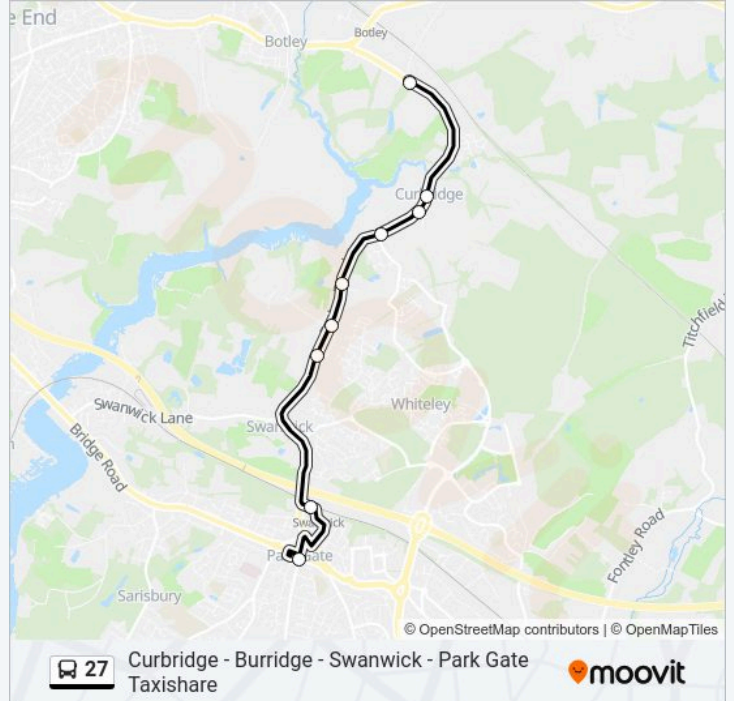

Curbridge - Burr ridge - Swanwick - Park Gate Taxishare

Get The App

The 27 bus line (Curbridge - Burr ridge - Swanwick - Park Gate Taxishare) has 2 routes. For regular weekdays, their operation hours are:

(1) Curbridge: 12:05 - 14:05(2) Park Gate: 09:55

Use the Moovit App to find the closest 27 bus station near you and find out when is the next 27 bus arriving.

Direction: Curbridge

9 stops

[VIEW LINE SCHEDULE](#)

Fairthorne Manor, Curbridge

27 bus Time Schedule

Curbridge Route Timetable:

Sunday	Not Operational
Monday	12:05 - 14:05
Tuesday	Not Operational
Wednesday	Not Operational
Thursday	Not Operational
Friday	12:05 - 14:05
Saturday	Not Operational

27 bus Info

Direction: Curbridge

Stops: 9

Trip Duration: 15 min

Line Summary:

Direction: Park Gate

9 stops

[VIEW LINE SCHEDULE](#)