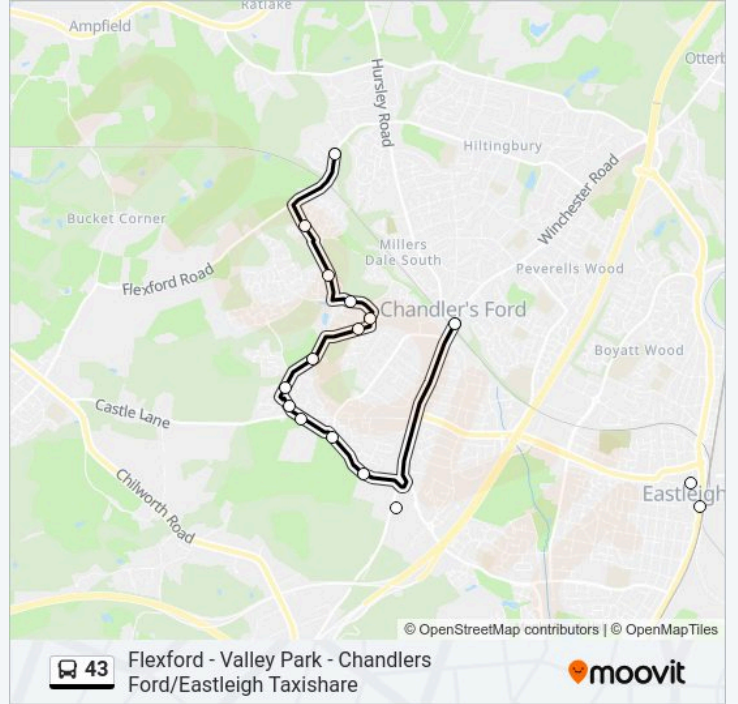

### Direction: Eastleigh

15 stops

[VIEW LINE SCHEDULE](#)

- Baddesley Bridge, Millers Dale
- Katrine Crescent, Valley Park
- Knightwood Road, Valley Park
- Alderwood Avenue, Valley Park
- Lambourn Square, Valley Park
- Stinchar Drive, Valley Park
- Chidden Holt, Valley Park
- Pilgrims Close, Valley Park
- Raglan Close, Valley Park
- Castle Lane, Valley Park
- School Lane, Valley Park
- Hampshire Corporate Park, Chandlers Ford
- Asda Car Park Bus Shelter, Chandlers Ford
- The Swan Centre, Eastleigh
- Bus Station, Eastleigh

- Baddesley Bridge, Millers Dale
- Katrine Crescent, Valley Park
- Knightwood Road, Valley Park
- Alderwood Avenue, Valley Park
- Lambourn Square, Valley Park
- Stinchar Drive, Valley Park
- Chidden Holt, Valley Park
- Pilgrims Close, Valley Park
- Raglan Close, Valley Park
- Castle Lane, Valley Park
- School Lane, Valley Park
- Hampshire Corporate Park, Chandlers Ford
- Chandlers Ford Precinct, Chandlers Ford
- Kings Road, Chandlers Ford
- Fryern Hill

**43 bus Info**

**Direction:** Fryern Hill  
**Stops:** 15  
**Trip Duration:** 15 min  
**Line Summary:**

**Direction: Millers Dale**

15 stops

[VIEW LINE SCHEDULE](#)

- Bus Station, Eastleigh
- The Swan Centre, Eastleigh
- Asda Car Park Bus Shelter, Chandlers Ford
- Hampshire Corporate Park, Chandlers Ford
- School Lane, Valley Park
- Castle Lane, Valley Park
- Raglan Close, Valley Park
- Pilgrims Close, Valley Park
- Chidden Holt, Valley Park
- Stinchar Drive, Valley Park
- Lambourn Square, Valley Park
- Alderwood Avenue, Valley Park
- Knightwood Road, Valley Park
- Katrine Crescent, Valley Park
- Baddesley Bridge, Millers Dale

**43 bus Info**

**Direction:** Millers Dale

**Stops:** 15

**Trip Duration:** 21 min

**Line Summary:**

43 bus time schedules and route maps are available in an offline PDF at [moovitapp.com](https://moovitapp.com). Use the Moovit App to see live bus times, train schedule or subway schedule, and step-by-step directions for all public transit in London.