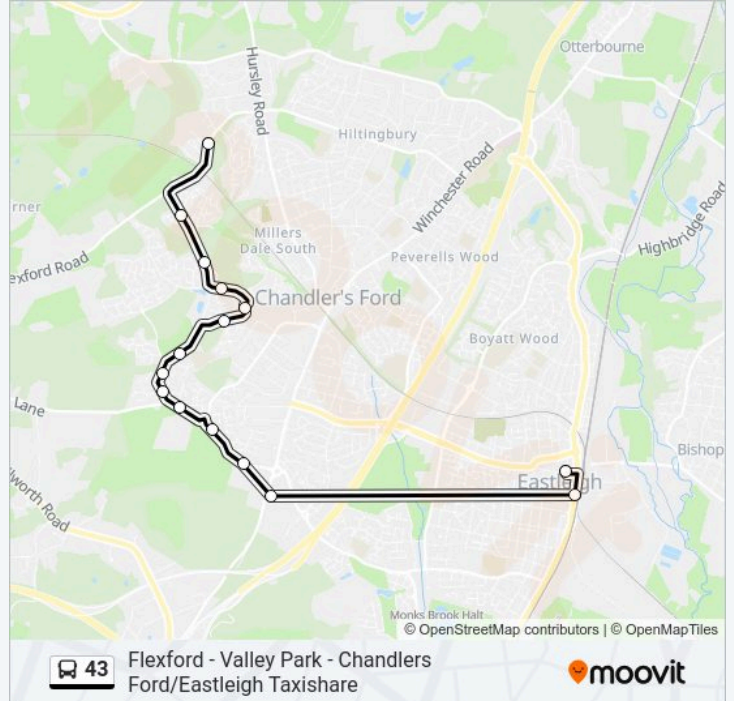

### Direction: Eastleigh

15 stops

[VIEW LINE SCHEDULE](#)

- Baddesley Bridge, Millers Dale
- Katrine Crescent, Valley Park
- Knightwood Road, Valley Park
- Alderwood Avenue, Valley Park
- Lambourn Square, Valley Park
- Stinchar Drive, Valley Park
- Chidden Holt, Valley Park
- Pilgrims Close, Valley Park
- Raglan Close, Valley Park
- Castle Lane, Valley Park
- School Lane, Valley Park
- Hampshire Corporate Park, Chandlers Ford
- Asda Car Park Bus Shelter, Chandlers Ford
- The Swan Centre, Eastleigh
- Bus Station, Eastleigh

### 43 bus Info

**Direction:** Eastleigh

**Stops:** 15

**Trip Duration:** 21 min

**Line Summary:**

**Direction: Fryern Hill**

15 stops

[VIEW LINE SCHEDULE](#)

**43 bus Info**

**Direction:** Fryern Hill  
**Stops:** 15  
**Trip Duration:** 15 min  
**Line Summary:**

**Direction: Millers Dale**

15 stops

[VIEW LINE SCHEDULE](#)

- Bus Station, Eastleigh
- The Swan Centre, Eastleigh
- Asda Car Park Bus Shelter, Chandlers Ford
- Hampshire Corporate Park, Chandlers Ford
- School Lane, Valley Park
- Castle Lane, Valley Park
- Raglan Close, Valley Park
- Pilgrims Close, Valley Park
- Chidden Holt, Valley Park
- Stinchar Drive, Valley Park
- Lambourn Square, Valley Park
- Alderwood Avenue, Valley Park
- Knightwood Road, Valley Park
- Katrine Crescent, Valley Park
- Baddesley Bridge, Millers Dale

**43 bus Info**

**Direction:** Millers Dale

**Stops:** 15

**Trip Duration:** 21 min

**Line Summary:**

43 bus time schedules and route maps are available in an offline PDF at [moovitapp.com](https://moovitapp.com). Use the Moovit App to see live bus times, train schedule or subway schedule, and step-by-step directions for all public transit in London.