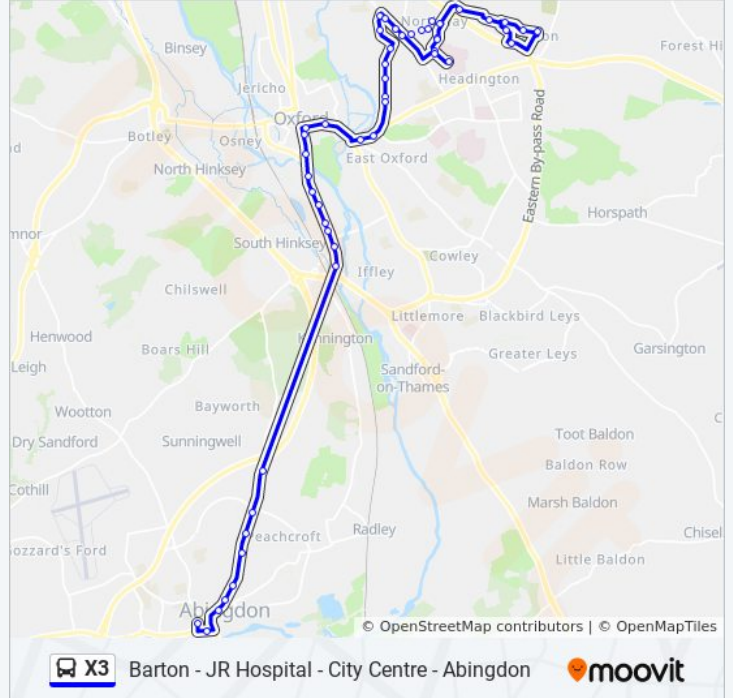

### Direction: Abingdon Town Centre

48 stops

[VIEW LINE SCHEDULE](#)

Atkinson Close, Barton  
Poundfield Close, Barton  
Underhill Circus, Barton  
Wick Close, Barton  
Barton Village Road, Barton  
Primary School, Barton Park  
West End, Barton Park  
Meaden Hill Bottom, Northway  
Steep Rise Bottom, Northway  
Dunstan Park, Northway  
Saxon Way, John Radcliffe Hospital (J11)  
West Wing, John Radcliffe Hospital  
Jr Hospital Main Entrance, John Radcliffe Hospital  
West Wing, John Radcliffe Hospital  
Snowdon Mede, Northway  
Bowness Avenue, Northway  
Copse Lane, Northway  
Ewin Close, Marston  
Cherwell Drive, Marston  
St Nicholas School, Marston  
Mortimer Drive, New Marston

### X3 bus Info

**Direction:** Abingdon Town Centre

**Stops:** 48

**Trip Duration:** 75 min

**Line Summary:**

Crotch Crescent, New Marston  
 Jack Straws Lane, New Marston  
 Edgeway Road, New Marston  
 Clive Booth Hall, New Marston  
 Kings Mill Lane, New Marston  
 Glebe Street, St Clements  
 St Clements Street, St Clements  
 Queens Lane, Oxford City Centre  
 High Street, Oxford City Centre  
 St Aldates, Oxford City Centre  
 Police Station, Oxford City Centre  
 Whitehouse Road, Oxford  
 Newton Road, Oxford  
 Lake Street, New Hinksey  
 Lincoln Road, New Hinksey  
 Chatham Road, New Hinksey  
 Canning Crescent, New Hinksey  
 Redbridge Park And Ride, Oxford  
 Lodge Hill, Abingdon  
 Peachcroft Roundabout, Abingdon  
 South Avenue, Abingdon  
 Boundary House, Abingdon  
 Oxford Road Shops, Abingdon  
 Our Ladys Abingdon, Abingdon  
 Vineyard, Abingdon (A10)  
 High Street, Abingdon Town Centre  
 Stratton Way, Abingdon Town Centre

**Direction: Barton**

47 stops

[VIEW LINE SCHEDULE](#)

High Street, Abingdon Town Centre  
 Stratton Way, Abingdon Town Centre

**X3 bus Time Schedule**

Barton Route Timetable:

Sunday	7:10 AM - 10:30 PM
Monday	5:10 AM - 11:30 PM
Tuesday	5:10 AM - 11:30 PM

Lake Street, New Hinksey

Newton Road, Oxford

Whitehouse Road, Oxford