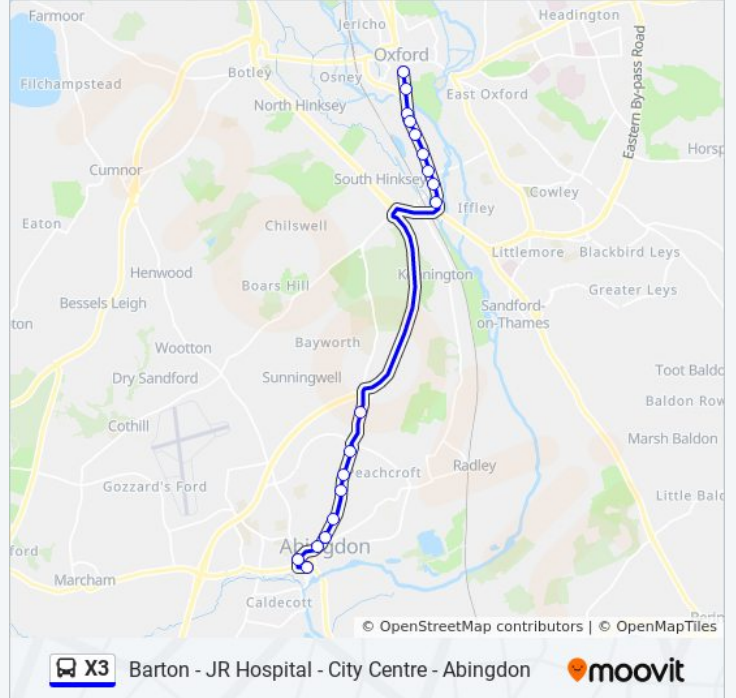

Lake Street, New Hinksey

Newton Road, Oxford

Whitehouse Road, Oxford

### X3 bus Info

**Direction:** Oxford City Centre

**Stops:** 18

**Trip Duration:** 35 min

**Line Summary:**

Police Station, Oxford City Centre

St Aldates, Oxford City Centre

### Direction: Oxford City Centre

31 stops

[VIEW LINE SCHEDULE](#)

Atkinson Close, Barton

Poundfield Close, Barton

Underhill Circus, Barton

Wick Close, Barton

Barton Village Road, Barton

### X3 bus Info

**Direction:** Oxford City Centre

**Stops:** 31

**Trip Duration:** 41 min

**Line Summary:**

 [X3 bus Line Map](#)

Cherwell Drive, Marston

St Nicholas School, Marston