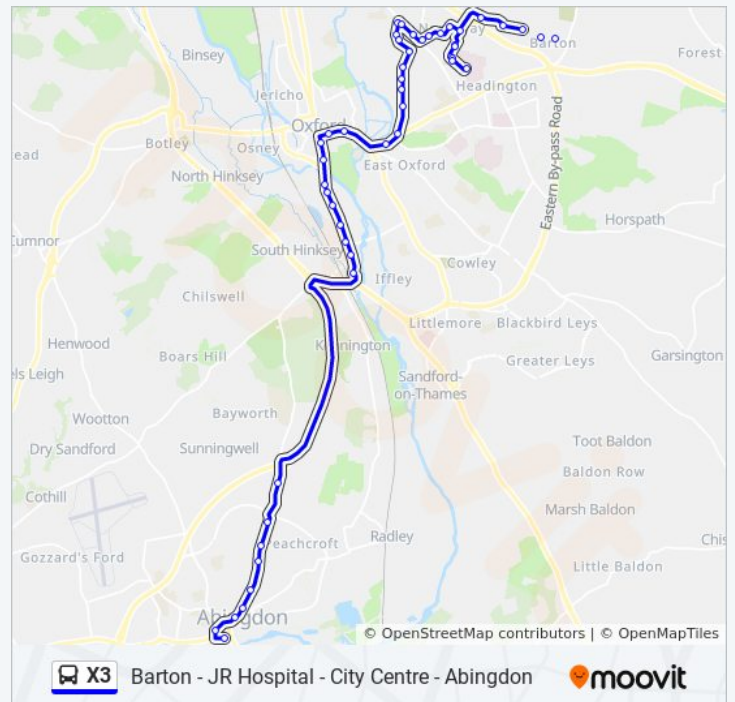

Crotch Crescent, New Marston

Rippington Drive, New Marston

Mortimer Drive, New Marston

St Nicholas School, Marston

Cherwell Drive, Marston

Ewin Close, Marston

Copse Lane, Northway

Bowness Avenue, Northway

### X3 bus Info

**Direction:** Barton

**Stops:** 47

**Trip Duration:** 70 min

**Line Summary:**

West Wing, John Radcliffe Hospital

Jr Hospital Main Entrance, John Radcliffe Hospital

West Wing, John Radcliffe Hospital

### X3 bus Info

**Direction:** Oxford City Centre

**Stops:** 18

**Trip Duration:** 35 min

**Line Summary:**

Police Station, Oxford City Centre

St Aldates, Oxford City Centre