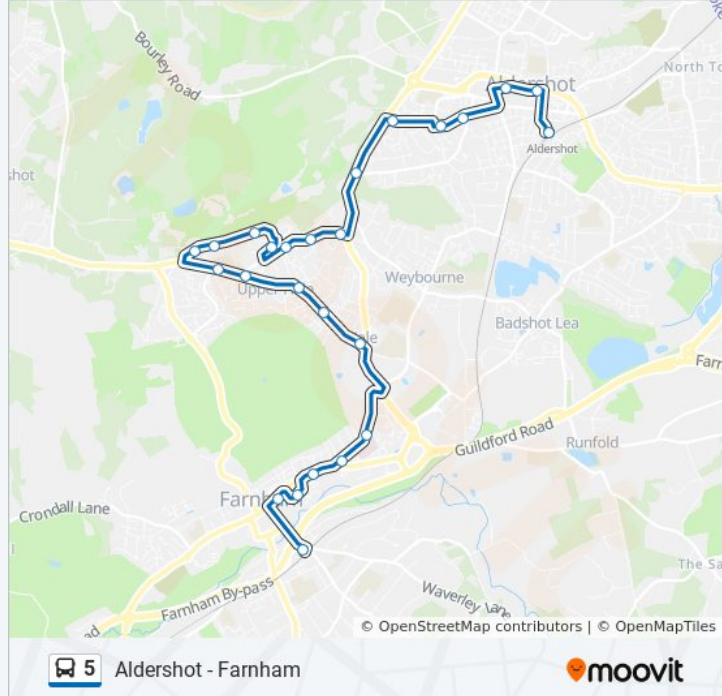

**5 bus Info**  
**Direction:** Aldershot  
**Stops:** 28  
**Trip Duration:** 31 min  
**Line Summary:**

- Farnham Station Forecourt, Farnham
- Union Road, Farnham
- The Borough, Farnham
- Woolmead Road, Farnham
- East Street, Farnham
- Adams Park Road, Farnham
- Farnham Hospital North, Farnham
- St John's Church, Hale
- Brookside, Upper Hale
- Vicarage Lane, Upper Hale
- War Memorial, Upper Hale
- Hereford Lane, Farnham
- Hale School, Upper Hale
- Blackheath Road, Upper Hale
- Eton Place, Upper Hale
- Sturt Road, Upper Hale
- Trimmers Close, Upper Hale
- Heath Lane, Heath End
- The Alma, Heath End
- Post Office, Heath End
- Cranmore Lane, Aldershot
- Chetwode Terrace, Aldershot

### Direction: Farnham

24 stops

[VIEW LINE SCHEDULE](#)

Princes Gardens, Aldershot

Queens Road, Aldershot

Sandford Road, Aldershot

Chetwode Terrace, Aldershot

Cranmore Lane, Aldershot

### 5 bus Info

**Direction:** Farnham

**Stops:** 24

**Trip Duration:** 27 min

**Line Summary:**

Adams Park Road, Farnham

East Street, Farnham

Sports Centre, Farnham

East Street Shops, Farnham

South Street, Farnham

Farnham Station Forecourt, Farnham

5 bus time schedules and route maps are available in an offline PDF at [moovitapp.com](https://moovitapp.com). Use the [Moovit App](#) to see live bus times, train schedule or subway schedule, and step-by-step directions for all public transit in London.