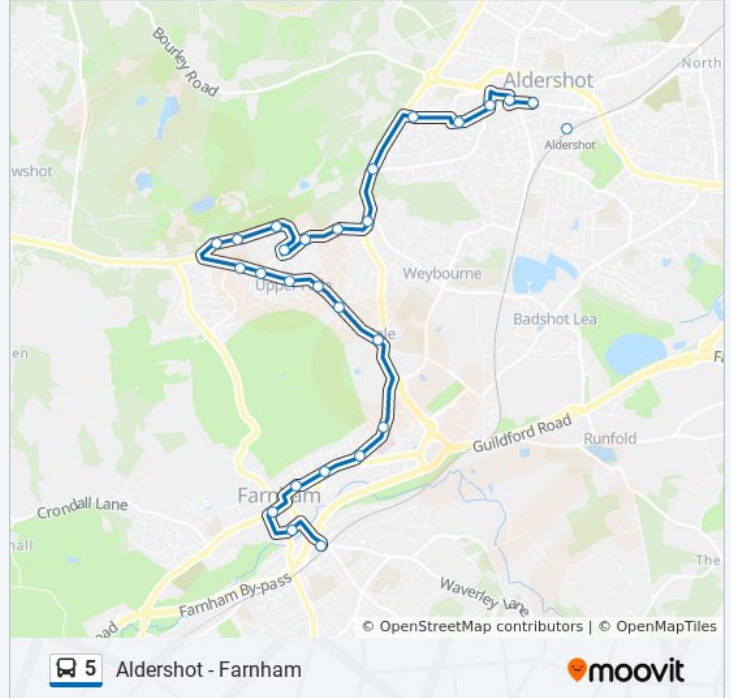

**5 bus Info**  
**Direction:** Aldershot  
**Stops:** 28  
**Trip Duration:** 31 min  
**Line Summary:**

- Farnham Station Forecourt, Farnham
- Union Road, Farnham
- The Borough, Farnham
- Woolmead Road, Farnham
- East Street, Farnham
- Adams Park Road, Farnham
- Farnham Hospital North, Farnham
- St John's Church, Hale
- Brookside, Upper Hale
- Vicarage Lane, Upper Hale
- War Memorial, Upper Hale
- Hereford Lane, Farnham
- Hale School, Upper Hale
- Blackheath Road, Upper Hale
- Eton Place, Upper Hale
- Sturt Road, Upper Hale
- Trimmers Close, Upper Hale
- Heath Lane, Heath End
- The Alma, Heath End
- Post Office, Heath End
- Cranmore Lane, Aldershot
- Chetwode Terrace, Aldershot

Sandford Road, Aldershot

Lime Street, Aldershot

Wesley Hall, Aldershot

Wellington Centre, Aldershot

Arthur Street, Aldershot

Princes Gardens, Aldershot

### Direction: Farnham

24 stops

[VIEW LINE SCHEDULE](#)

Princes Gardens, Aldershot

Queens Road, Aldershot

Sandford Road, Aldershot

Chetwode Terrace, Aldershot

Cranmore Lane, Aldershot

### 5 bus Info

**Direction:** Farnham

**Stops:** 24

**Trip Duration:** 27 min

**Line Summary:**

Adams Park Road, Farnham

East Street, Farnham

Sports Centre, Farnham