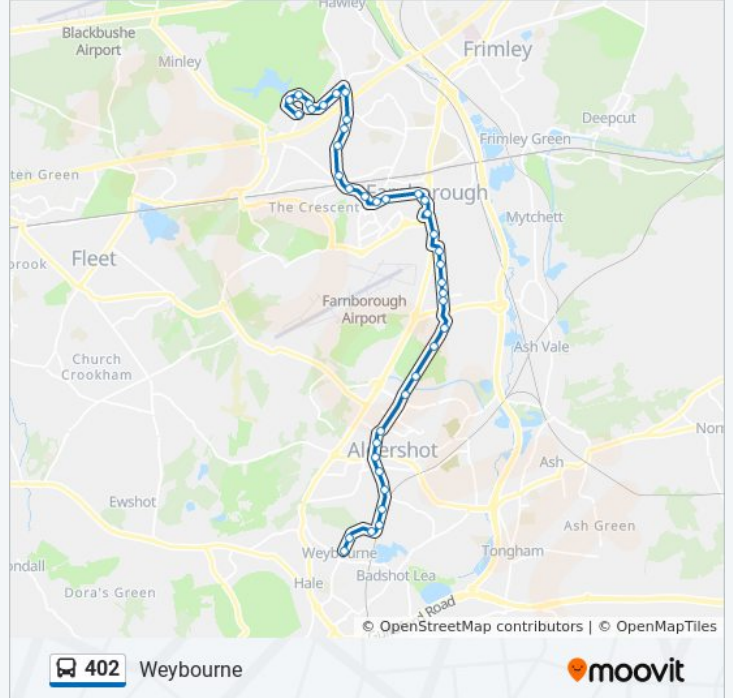

Tower Hill, Farnborough

Ivy Leaf Club, Rafborough

Nash Close, Rafborough

West Heath Road, Rafborough

Andrews Road, Rafborough

Birchett Road, Cove

Cove Manor School, Cove

Medway Drive, Fox Lane

Hawley Court, Fox Lane

Sandy Lane, Fox Lane

Irvine Drive, Fox Lane

Mendip Road, Fox Lane

Lakeside Gardens, Cove

Hill Corner Mobile Homes, Cove

Pinewood School, Cove

**Direction: Weybourne**

Irvine Drive, Fox Lane

Hawley Court, Fox Lane

Medway Drive, Fox Lane

Birchett Road, Cove

West Heath Road, Rafborough

**402 bus Time Schedule**

Weybourne Route Timetable:

|           |                 |
|-----------|-----------------|
| Sunday    | Not Operational |
| Monday    | 07:39           |
| Tuesday   | 07:39           |
| Wednesday | 07:39           |
| Thursday  | 07:39           |
| Friday    | 07:39           |
| Saturday  | Not Operational |

**402 bus Info**

**Direction:** Weybourne

**Stops:** 38

**Trip Duration:** 46 min

**Line Summary:**

Nash Close, Rafborough  
Highfield Road, Rafborough  
Tower Hill, Farnborough  
Cove Green, Farnborough  
Victoria Road, Farnborough  
Kingsmead North, Farnborough  
Kingsmead South, Farnborough  
College Of Technology, Farnborough Park  
Albert Road, South Farnborough  
Church Road West, South Farnborough  
Buller Court, South Farnborough  
Shaftesbury Court, South Farnborough  
Netley Street, North Camp  
Napier Gardens, North Camp  
Hammersley Road, Aldershot  
Prince's Avenue, Montgomery Lines  
St Andrews Church, Montgomery Lines  
Hospital Road, Montgomery Lines  
Union Buildings, Aldershot  
Princes Hall, Aldershot  
Old Town Hall, Aldershot  
Halimote Road, Aldershot  
Bridge Road, Aldershot  
Hillside Road, Aldershot  
Duke Of York, Aldershot  
Woodlands Avenue, Weybourne  
All Hallows School, Weybourne