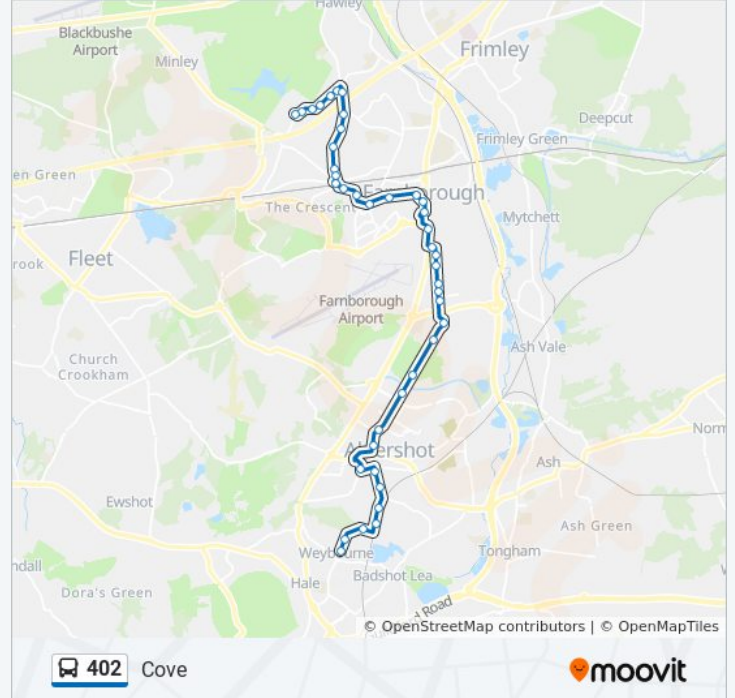

**402 bus Info**

**Direction:** Cove

**Stops:** 40

**Trip Duration:** 44 min

**Line Summary:**

Kingsmead North, Farnborough

Victoria Road, Farnborough

Cove Green, Farnborough

Tower Hill, Farnborough

Ivy Leaf Club, Rafborough

Nash Close, Rafborough

West Heath Road, Rafborough

Andrews Road, Rafborough

Birchett Road, Cove

Cove Manor School, Cove

Medway Drive, Fox Lane

Hawley Court, Fox Lane

Sandy Lane, Fox Lane

Irvine Drive, Fox Lane

Mendip Road, Fox Lane

Lakeside Gardens, Cove

Hill Corner Mobile Homes, Cove

Pinewood School, Cove

**Direction: Weybourne**

38 stops

[VIEW LINE SCHEDULE](#)

Pinewood School, Cove

Bartons Way, Cove

Pinewood Park, Cove

Pinewood Park, Cove

Lakeside Gardens, Cove

Mendip Road, Fox Lane