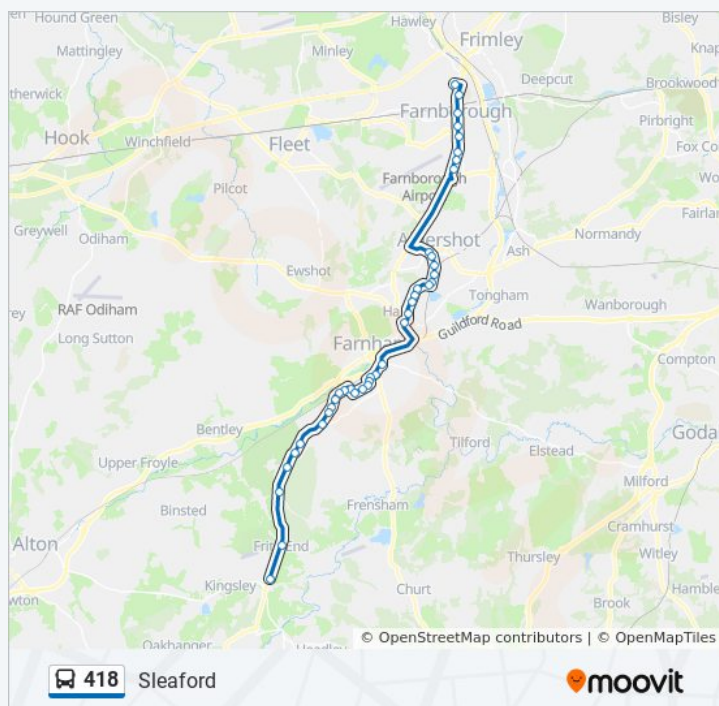

Farnham Station Forecourt, Farnham

Six Bells Roundabout, Farnham

Bullers Road, Weybourne

Mill Stream, Weybourne

All Hallows School, Weybourne

Woodlands Avenue, Weybourne

Duke Of York, Aldershot

Hillside Road, Aldershot

### 418 bus Time Schedule

Sleaford Route Timetable:

Sunday	Not Operational
Monday	14:55
Tuesday	14:55
Wednesday	14:55
Thursday	14:55
Friday	14:55
Saturday	Not Operational

### 418 bus Info

**Direction:** Sleaford

**Stops:** 39

**Trip Duration:** 58 min

**Line Summary:**

Weydon Lane, Farnham

Bardsley Drive, Wrecclesham

Weydon School, Wrecclesham