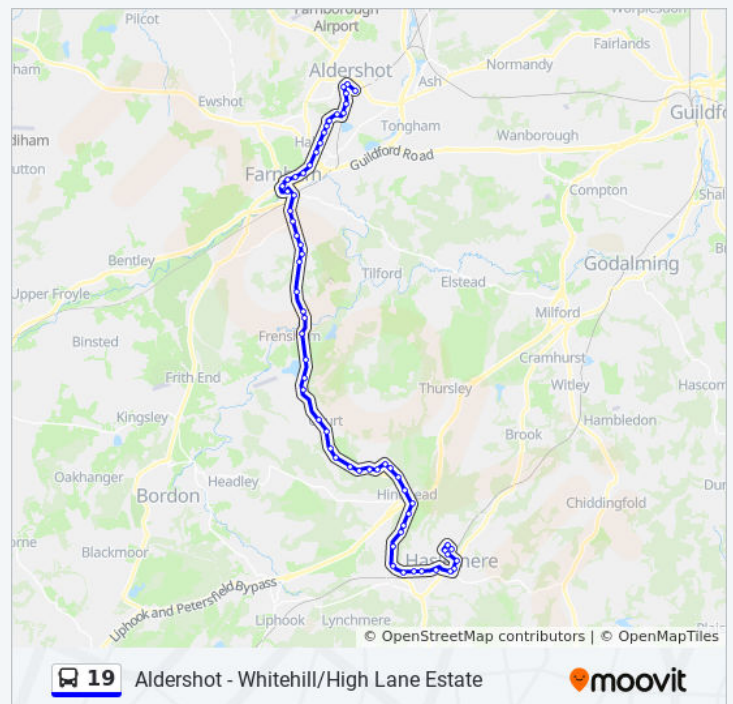

Direction: Shottermill

16 stops

[VIEW LINE SCHEDULE](#)

Parsons Lane, Beacon Hill

Beacon Hill Court, Beacon Hill

Downview Close, Beacon Hill

Manorstead Nursing Home, Beacon Hill

Churt Road, Beacon Hill

Tilford Road, Haslemere Civil Parish

Tilford Road, Hindhead

Pine Bank, Hindhead

Tower Road, Grayshott

Morland Close, Hindhead

Crossroads, Hindhead

Tyndalls, Hindhead

Longdown Cottages, Hindhead

Polecat Hill Turn, Nutcombe

Honey Hanger, Nutcombe

Nutcombe Lane, Shottermill

Critchmere Hill, Shottermill

Hindhead Road, Shottermill

2 Liphook Road, Haslemere Civil Parish

19 bus Time Schedule

Shottermill Route Timetable:

Sunday	Not Operational
Monday	6:02 AM
Tuesday	6:02 AM
Wednesday	6:02 AM
Thursday	6:02 AM
Friday	6:02 AM
Saturday	Not Operational

19 bus Info

Direction: Shottermill

Stops: 16

Trip Duration: 10 min

Line Summary: