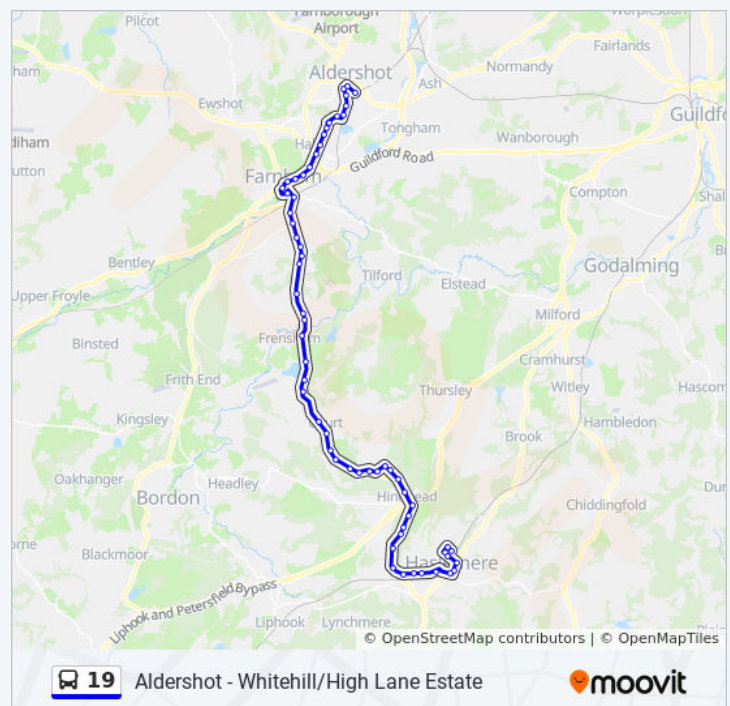

Haslemere Route Timetable:

Sunday	Not Operational
Monday	6:10 AM - 5:50 PM
Tuesday	6:10 AM - 5:50 PM
Wednesday	6:10 AM - 5:50 PM
Thursday	6:10 AM - 5:50 PM
Friday	6:10 AM - 5:50 PM
Saturday	7:20 AM - 5:50 PM

19 bus Info

Direction: Haslemere

Stops: 62

Trip Duration: 73 min

Line Summary:

Sheephouse, Farnham

Ridgway Road, Middle Bourne

Fox Road, the Bourne