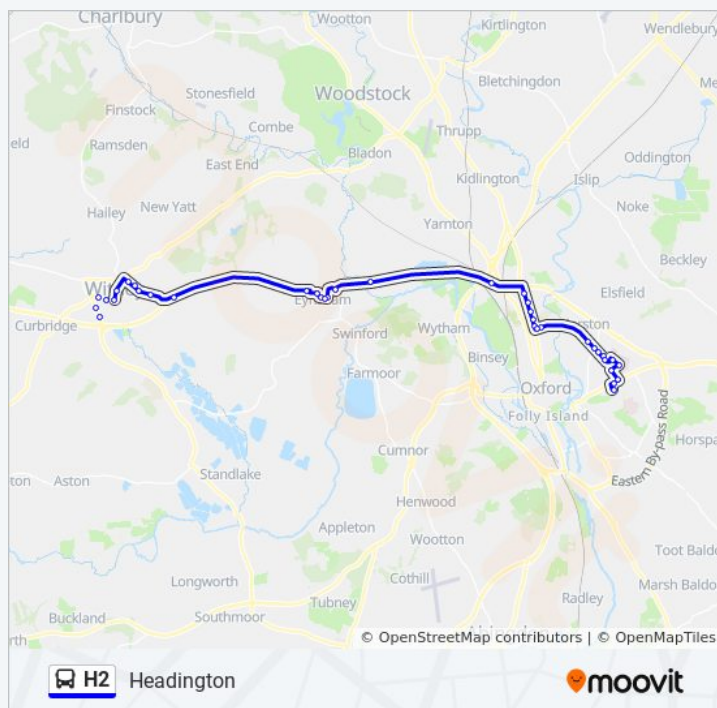

H2 bus Info

Direction: Carterton

Stops: 48

Trip Duration: 65 min

Line Summary:

A40 Slip Road, High Cogges

Windrush Cemetery, Witney

Cogges Hill Road, Witney

Not Operational

H2 bus Info

Direction: Headington

Stops: 55

Trip Duration: 55 min

Line Summary:

Cassington Turn, Cassington
Oxford North A40, Oxford
Upland Park Road, Summertown
Squitchey Lane East, Summertown
Hamilton Road, Summertown
Summertown Shops, Summertown
Thornccliffe Road, Summertown
Ferry Pool Road, Summertown
Cherwell School, Summertown
Cherwell Drive, Marston
Ewin Close, Marston
Copse Lane, Northway
Bowness Avenue, Northway
Snowdon Mede, Northway
West Wing, John Radcliffe Hospital
Jr Hospital Main Entrance, John Radcliffe Hospital
Fortnam Close, Headington
Headington School, Headington
Headington School, Headington
Gipsy Lane Campus, Headington

Direction: John Radcliffe Hospital

51 stops

[VIEW LINE SCHEDULE](#)

Stanmore Crescent, Carterton
Dove Trees, Carterton
Community College, Carterton
Faulder Avenue, Carterton
Carr Avenue, Carterton
Richens Drive, Carterton
Alderley Close, Carterton
Foxcroft Drive, Carterton