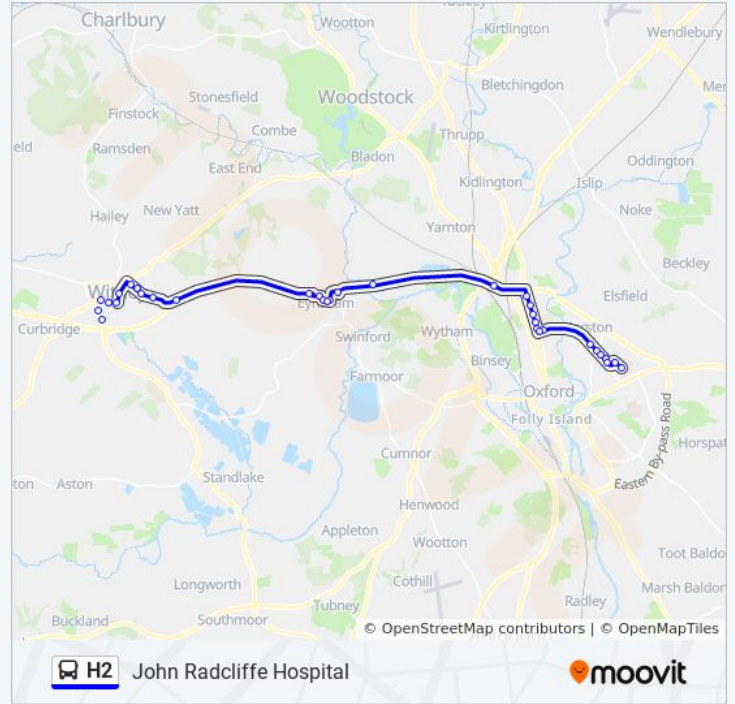

Spareacre Lane, Eynsham

Spareacre Lane Shops, Eynsham

Pelican Place, Eynsham

Wytham View, Eynsham

Dovehouse Close, Eynsham

Cassington Turn, Cassington

Oxford North A40, Oxford

Upland Park Road, Summertown

Squitchey Lane East, Summertown

Hamilton Road, Summertown

Summertown Shops, Summertown

Stops: 51

Trip Duration: 48 min

Line Summary:

Thorncliffe Road, Summertown

Ferry Pool Road, Summertown

Cherwell School, Summertown

Cherwell Drive, Marston

Ewin Close, Marston

Copse Lane, Northway

Bowness Avenue, Northway

Snowdon Mede, Northway

West Wing, John Radcliffe Hospital

Jr Hospital Main Entrance, John Radcliffe Hospital

Direction: Witney

33 stops

[VIEW LINE SCHEDULE](#)

Gipsy Lane Campus, Headington

Gipsy Lane Campus, Headington

Headington School, Headington

Sandfield Road, Headington

Manor Surgery, John Radcliffe Hospital