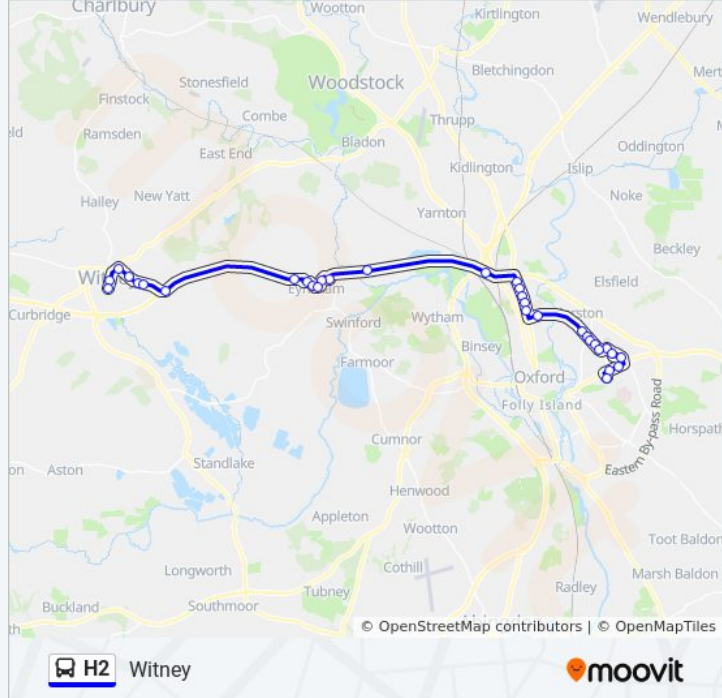

Oxford North A40, Oxford

Cassington Turn, Cassington

Dovehouse Close, Eynsham

Wytham View, Eynsham

Pelican Place, Eynsham

Spareacre Lane Shops, Eynsham

Spareacre Lane, Eynsham

The Evenlode, Eynsham

A40 Slip Road, High Cogges

Windrush Cemetery, Witney

Cogges Hill Road, Witney

King Georges Field, Witney

Staple Hall, Witney

High Street, Witney

Market Square, Witney

H2 bus time schedules and route maps are available in an offline PDF at moovitapp.com. Use the [Moovit App](#) to see live bus times, train schedule or subway schedule, and step-by-step directions for all public transit in London.

[About Moovit](#) • [MaaS Solutions](#) • [Supported Countries](#) • [Mooviter Community](#)

© 2024 Moovit - All Rights Reserved

Check Live Arrival Times