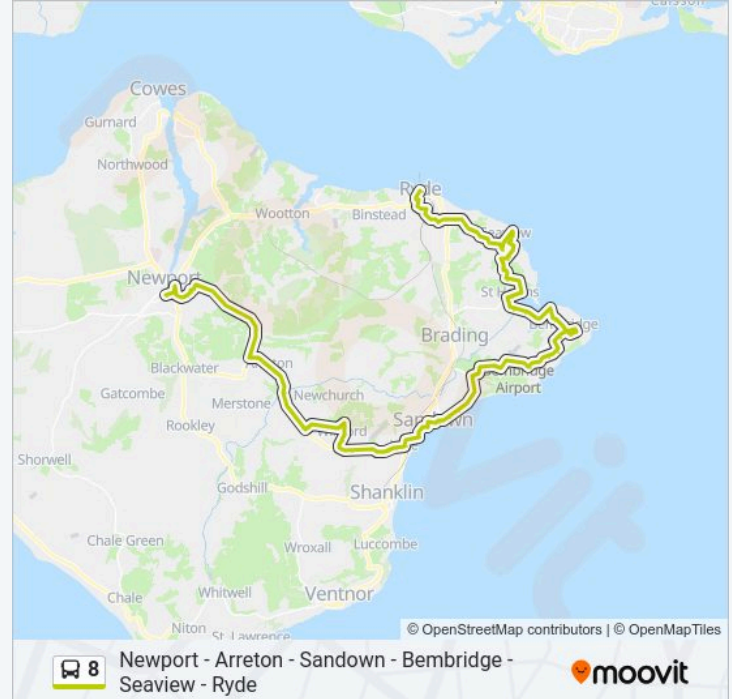

Meadow Way, Yaverland

Sandown Bay Holiday Centre, Yaverland

Church, Yaverland

Culver Down, Bembridge

Longlands Cottages, Bembridge

Bembridge Airport, Whitecliff Bay

Peacock Hill, Whitecliff Bay

Whitecliff Bay