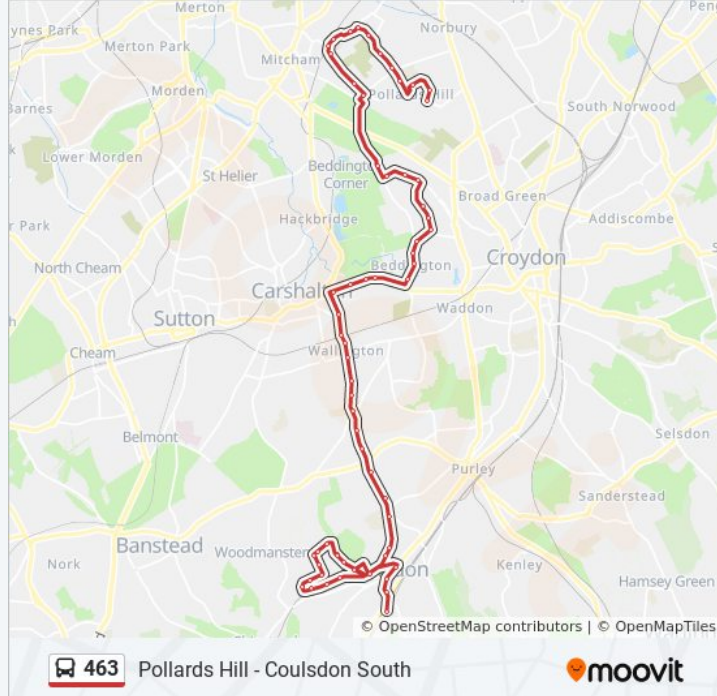

**463 bus Info**

**Direction:** Coulsdon South

**Stops:** 63

**Trip Duration:** 62 min

**Line Summary:**

Beddington Village (M)

Richmond Road (G)

Hilliers Lane (H)

Warwick Road (S)

Bramley Avenue (K)

Woodmansterne Road

Clifton Road Coulsdon (N)

Lynwood Avenue (N)

Beechwood Avenue East (N)

Grove Lane (N)

The Mount (W)

Lloyd Avenue (W)

Whitethorn Avenue Coulsdon (S)

Whitethorn Avenue Methodist Church (S)

Alexander Road Coulsdon (W)

Winifred Road Coulsdon (W)

Lyndhurst Road Nutfield Road (S)

St Andrew's Road West (E)

Woodmansterne Station