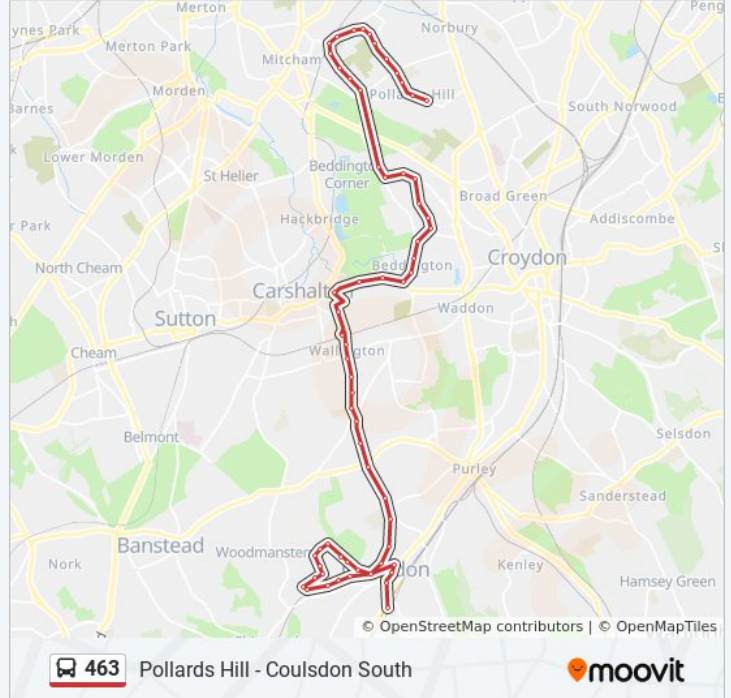

**463 bus Info**

**Direction:** Coulsdon South

**Stops:** 63

**Trip Duration:** 62 min

**Line Summary:**

Beddington Village (M)

Richmond Road (G)

Hilliers Lane (H)

St Andrew's Road East (W)

Richmond Road Coulsdon (W)

Woodmansterne Station

Sandown Road (W)

Lyndhurst Road Nutfield Road (N)

Winifred Road Coulsdon (E)

Alexander Road Coulsdon (E)

Beechwood Avenue (N)

### 463 bus Info

**Direction:** Pollards Hill

**Stops:** 63

**Trip Duration:** 64 min

**Line Summary:**

Warwick Road (N)  
Smitham Downs Road (N)  
Upper Woodcote Village (N)  
Woodcote Park (F)  
Farm Lane (V)  
Lordsbury Field (W)  
Woodcote Green (X)  
Hall Road (Y)  
Blenheim Gardens (Z)  
Woodcote Road / Stafford Road (G)  
Wallington Town Centre (K)  
Wallington Station (D)  
Queens Road (GK)  
Croydon Road / Wallington Green (GP)  
The Holt (GR)  
Church Road (GS)  
Guy Road (D)  
Hilliers Lane (B)  
Beddington Village (C)  
Beddington / Asda (W)  
Marlowe Way (N)  
Valley Park Retail Park (N)  
Beddington Farm Road Sorting Office (N)  
Therapia Lane Tram Stop (C)  
Therapia Lane Tram Depot  
Coomber Way / Beddington Lane (J)  
Beddington Lane Tram Stop (B)  
Sherwood Park Road  
Tamworth Park (N)  
Cedars Avenue  
Acacia Road (X)  
Mitcham Eastfields Station (S)  
St Mark's C Of E Academy Playing Fields