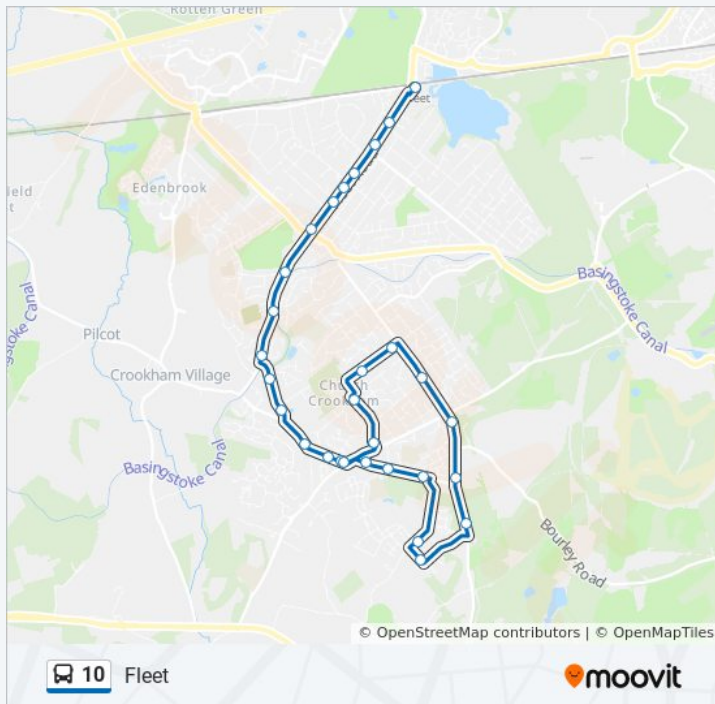

The Hart Centre, Fleet

Birch Avenue, Fleet

Kings Road, Fleet

Avondale Road, Fleet

Fleet Station, Fleet

10 bus Info

Direction: Fleet

Stops: 29

Trip Duration: 30 min

Line Summary:

Direction: Pondtail

29 stops

[VIEW LINE SCHEDULE](#)

Kingsmead South, Farnborough

Kingsmead North, Farnborough

Ham And Blackbird, Farnborough