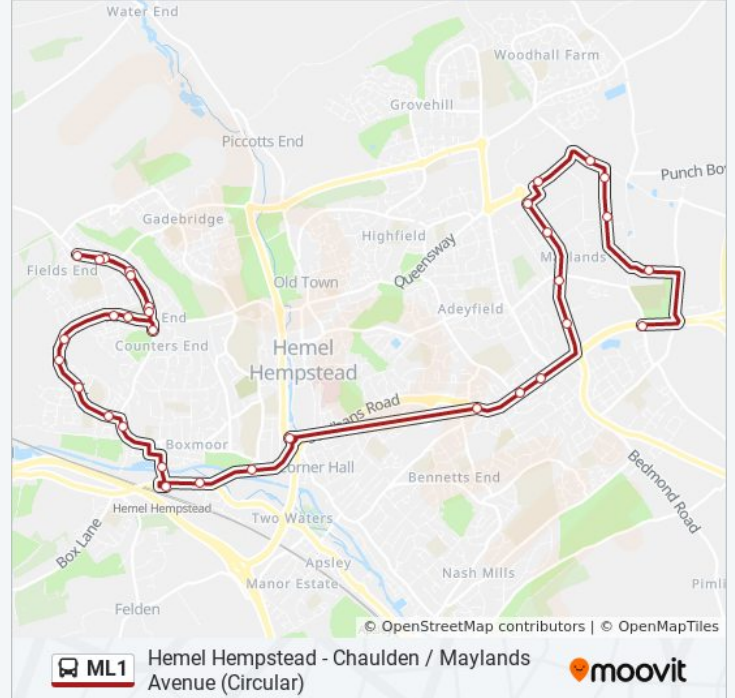

- Community Centre, Warners End
- Peartree Road, Warners End
- Martindale Road, Warners End
- Lyne Way, Warners End
- The Avenue, Warners End
- Lyne Way, Warners End
- Martindale Road, Warners End
- Peartree Road, Warners End
- Stoneycroft Shops, Warners End
- Hollybush Lane, Warners End
- Newlands Road, Warners End
- Lucks Hill, Chaulden
- School Row, Chaulden
- Chaulden Terrace, Chaulden
- Lower Sales, Chaulden
- Fishery Inn, Boxmoor
- Hemel Hempstead Railway Station, Boxmoor
- Roughdown Road, Boxmoor
- St Johns Church, Boxmoor
- Riverside, Hemel Hempstead
- White Hart Road, Adeyfield

ML1 bus Info

Direction: Leverstock Green
Stops: 33
Trip Duration: 37 min
Line Summary:

Longlands, Adeyfield

Leverstock Green Road, Adeyfield

Gateway Hotel, Maylands Business Park

Wood Lane End South, Maylands Business Park

Cleveland Road, Maylands Business Park

Mark Road, Maylands Business Park

Horizon Point, Maylands Business Park

Steria, Maylands Business Park

Bobby's Food, Maylands Business Park

Thamesfield House, Maylands Business Park

Amazon, Maylands Business Park

Breakspear Park, Leverstock Green

Direction: Warners End

27 stops

[VIEW LINE SCHEDULE](#)

Wood Lane End South, Maylands Business Park

Cleveland Road, Maylands Business Park

Mark Road, Maylands Business Park