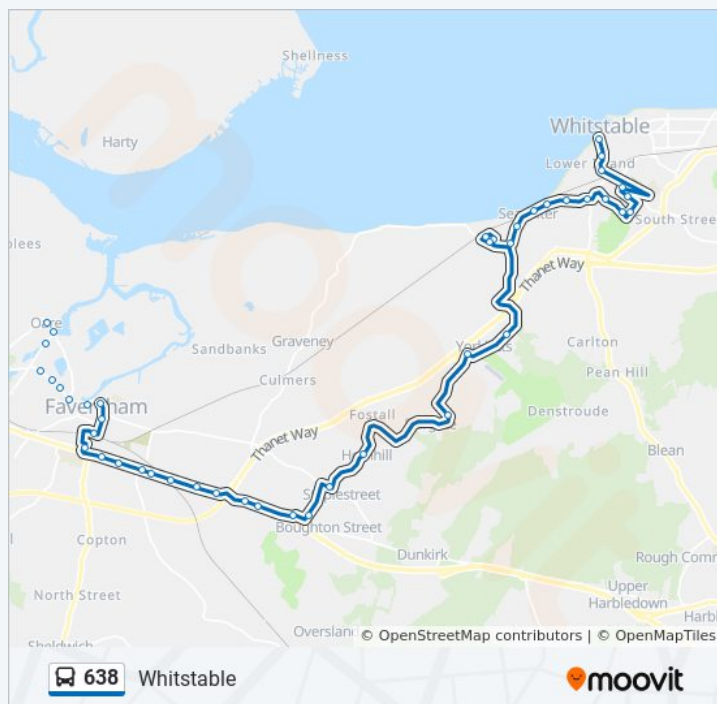

Stops: 28

Trip Duration: 39 min

Line Summary:

Barn Close, Yorkletts

Plumpudding Lane, Yorkletts

The Dove, Dargate

The Red Lion, Hernhill

Church Hill, Staplestreet

Stops: 41

Trip Duration: 49 min

Line Summary:

Barn Close, Yorkletts

Plumpudding Lane, Yorkletts

The Dove, Dargate

The Red Lion, Hernhill

Church Hill, Staplestreet

Lucerne Drive West, Seasalter

Lucerne Drive, Seasalter

Seasalter Cross, Seasalter

Eden Road, Seasalter

Seasalter Bridge, Seasalter

Rose In Bloom, Whitstable

Sea Lawn, Whitstable

Tollgate Close, Whitstable

Salisbury Road, Whitstable

638 bus Info

Direction: Whitstable

Stops: 46

Trip Duration: 51 min

Line Summary:

Deane Close, Whitstable

Gosselin Street, Whitstable