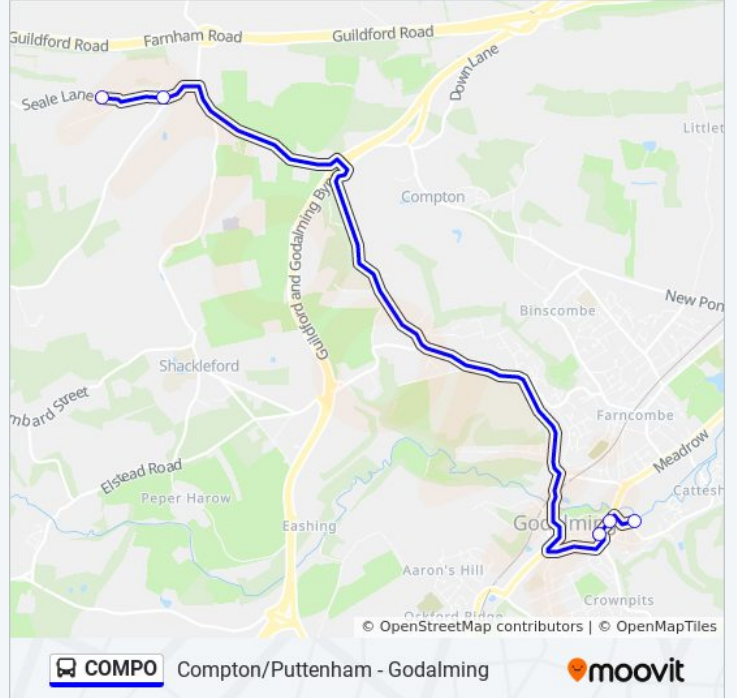

Direction: Godalming

5 stops

[VIEW LINE SCHEDULE](#)

Munday's Borough, Puttenham

The Good Intent, Puttenham

Bridge Street, Godalming

Borough Hall, Godalming

Sainsbury'S, Godalming

COMPO bus Info

Direction: Godalming

Stops: 5

Trip Duration: 18 min

Line Summary:

Direction: Puttenham

5 stops

[VIEW LINE SCHEDULE](#)