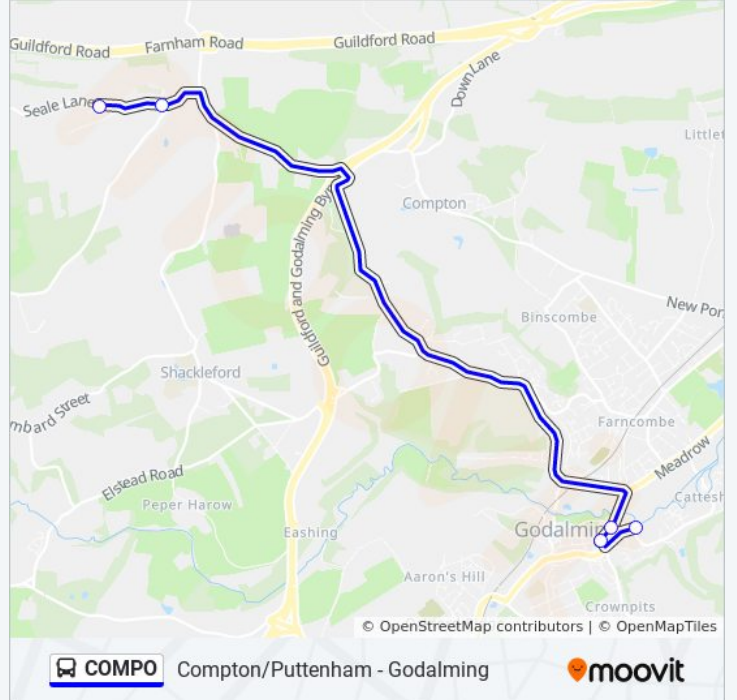

COMPO bus Info

Direction: Godalming

Stops: 5

Trip Duration: 18 min

Line Summary:

Direction: Puttenham

5 stops

[VIEW LINE SCHEDULE](#)

Sainsbury'S, Godalming

Bridge Street, Godalming

Borough Hall, Godalming

The Good Intent, Puttenham

Munday's Borough, Puttenham

COMPO bus Time Schedule

Puttenham Route Timetable:

Sunday	Not Operational
Monday	Not Operational
Tuesday	Not Operational
Wednesday	Not Operational
Thursday	12:15 PM
Friday	Not Operational
Saturday	Not Operational

COMPO bus Info

Direction: Puttenham

Stops: 5

Trip Duration: 23 min

Line Summary:

COMPO bus time schedules and route maps are available in an offline PDF at moovitapp.com. Use the [Moovit App](#) to see live bus times, train schedule or subway schedule, and step-by-step directions for all public transit in London.