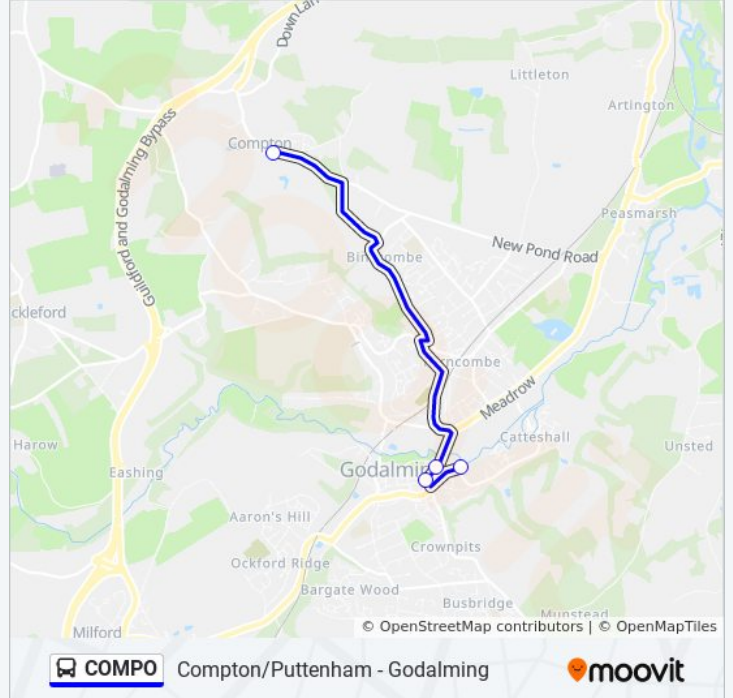

Direction: Compton

4 stops

[VIEW LINE SCHEDULE](#)

Sainsbury'S, Godalming

Bridge Street, Godalming

Borough Hall, Godalming

Village Hall, Compton

COMPO bus Time Schedule

Direction: Godalming

5 stops

[VIEW LINE SCHEDULE](#)

Munday's Borough, Puttenham

The Good Intent, Puttenham

Bridge Street, Godalming

Borough Hall, Godalming

Sainsbury'S, Godalming

COMPO bus Info

Direction: Godalming

Stops: 5

Trip Duration: 18 min

Line Summary:

Direction: Puttenham

5 stops

[VIEW LINE SCHEDULE](#)