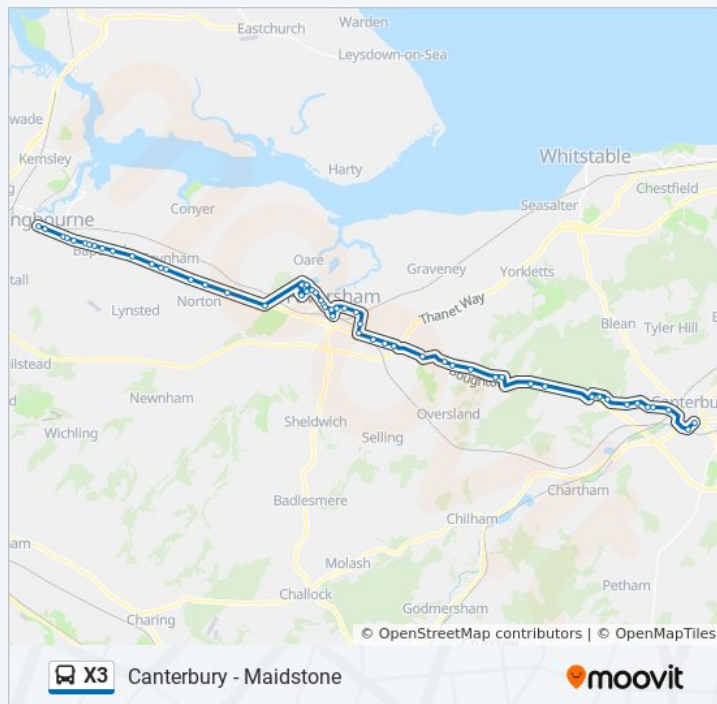

Churchill Way, Bysing Wood

Sainsbury'S, Bysing Wood

Ivory Close, Bysing Wood

Hazebrouck Road, Bysing Wood

Barnes Close, Bysing Wood

Churchill Way, Bysing Wood

Sainsbury'S, Bysing Wood

Syndale Bottom, Ospringe

Buckland Cottages, Norton

X3 bus Info

Direction: Sittingbourne

Stops: 56

Trip Duration: 64 min

Line Summary:

Crossroads, Norton

Lewson Street, Teynham