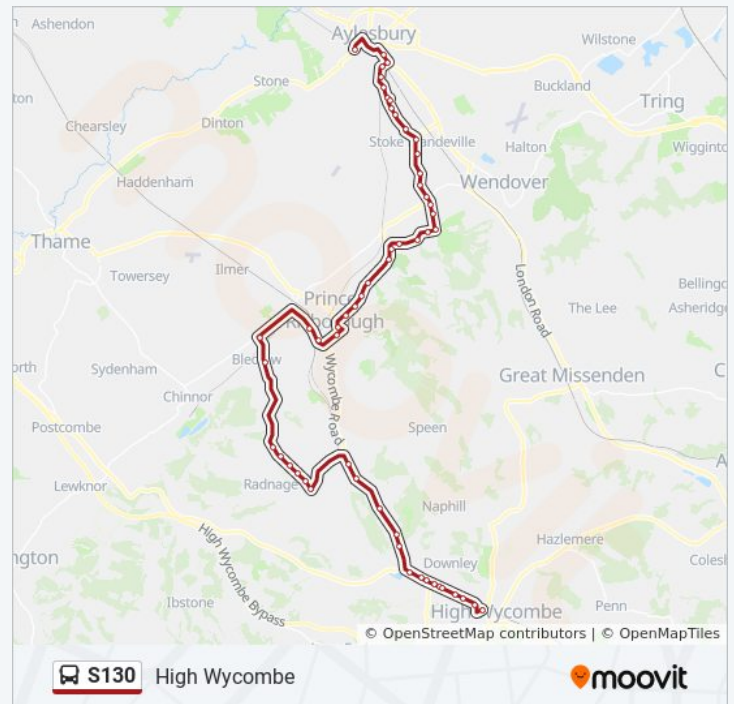

Direction: Aylesbury

Stops: 55

Trip Duration: 70 min

Line Summary:

Perry Lane, Bledlow

Park Mill, Princes Risborough

Summerleys Road, Princes Risborough

Bell Street, Princes Risborough

55 stops

[VIEW LINE SCHEDULE](#)

Aylesbury College, Aylesbury
Walton Street, Aylesbury
The Plough & Harrow Ph, Aylesbury
Stoke Road, Aylesbury
Mandeville Road, Aylesbury
Harvey Road, Aylesbury
Stadium Approach, Aylesbury
Stoke Mandeville Hospital Main Gate, Aylesbury
Ambulance Station, Aylesbury
Ranch House, Stoke Mandeville
The Bell Ph, Stoke Mandeville
The Bull Ph, Stoke Mandeville
Stoke House, Stoke Mandeville
Fremantle Court, Stoke Mandeville
North Lee Lane, Terrick
Crossroads, Terrick
Royal Mead, Terrick
Chalkshire Cottages, Chalkshire
The Russell Arms Ph, Butlers Cross
Beacon's View, Ellesborough
The Church, Ellesborough
The Retreat, Ellesborough
All Saints' Church, Little Kimble
St Nicholas Church, Great Kimble
Roundabout, Askett
The Holloway, Monks Risborough
Peters Lane, Monks Risborough
The Avenue, Princes Risborough
Market Square, Princes Risborough

Stops: 55

Trip Duration: 68 min

Line Summary:

Bell Street, Princes Risborough

Summerleys Road, Princes Risborough

Park Mill, Princes Risborough

Perry Lane, Bledlow

Bledlow Ridge Road, Bledlow