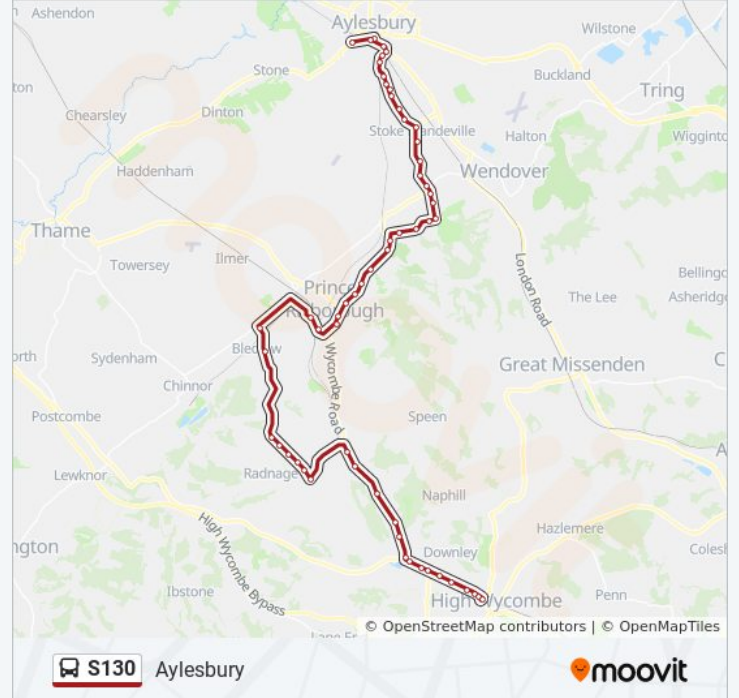

Direction: Aylesbury

Stops: 55

Trip Duration: 70 min

Line Summary:

Perry Lane, Bledlow

Park Mill, Princes Risborough

Summerleys Road, Princes Risborough

Bell Street, Princes Risborough

Stadium Approach, Aylesbury

Harvey Road, Aylesbury

Mandeville Road, Aylesbury

Stoke Road, Aylesbury

Magistrates Court, Aylesbury

Walton Street, Aylesbury

Aylesbury College, Aylesbury

Direction: High Wycombe

55 stops

[VIEW LINE SCHEDULE](#)

Aylesbury College, Aylesbury
Walton Street, Aylesbury
The Plough & Harrow Ph, Aylesbury
Stoke Road, Aylesbury
Mandeville Road, Aylesbury
Harvey Road, Aylesbury
Stadium Approach, Aylesbury
Stoke Mandeville Hospital Main Gate, Aylesbury
Ambulance Station, Aylesbury
Ranch House, Stoke Mandeville
The Bell Ph, Stoke Mandeville
The Bull Ph, Stoke Mandeville
Stoke House, Stoke Mandeville
Fremantle Court, Stoke Mandeville
North Lee Lane, Terrick
Crossroads, Terrick
Royal Mead, Terrick
Chalkshire Cottages, Chalkshire
The Russell Arms Ph, Butlers Cross
Beacon's View, Ellesborough
The Church, Ellesborough
The Retreat, Ellesborough
All Saints' Church, Little Kimble
St Nicholas Church, Great Kimble
Roundabout, Askett
The Holloway, Monks Risborough
Peters Lane, Monks Risborough
The Avenue, Princes Risborough
Market Square, Princes Risborough

Stops: 55

Trip Duration: 68 min

Line Summary:

Bell Street, Princes Risborough

Summerleys Road, Princes Risborough

Park Mill, Princes Risborough

Perry Lane, Bledlow

Bledlow Ridge Road, Bledlow