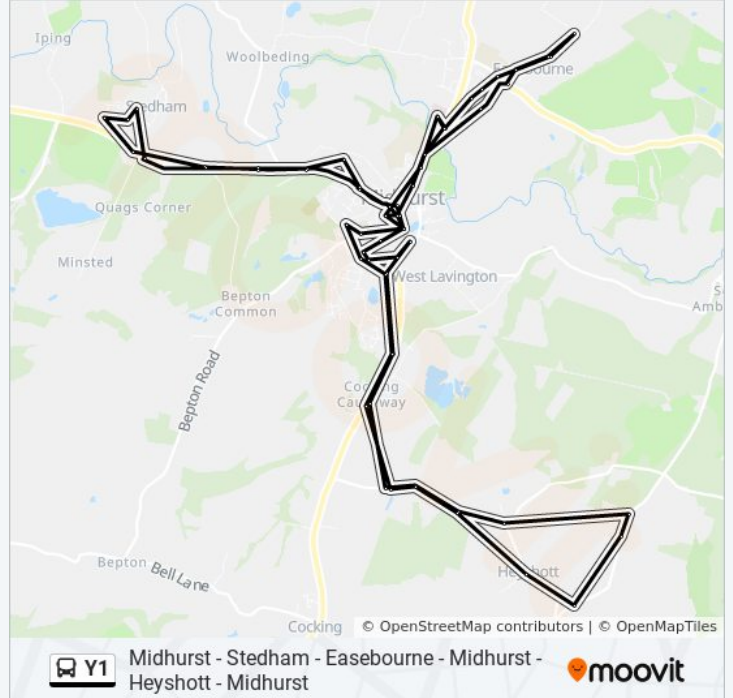

Y1 bus Info

Direction: Midhurst

Stops: 72

Trip Duration: 96 min

Line Summary:

Heathbarn Farm, Midhurst
The Half Moon, Midhurst
Elmleigh, Midhurst
Guillard's Oak, Midhurst
Convent, Midhurst
Police Station, Midhurst
Grange Centre, Midhurst
Budgens, Midhurst
Police Station, Midhurst
Tesco Express, Midhurst
Bus Station, Midhurst
Rother College, Midhurst
Easebourne Lane, Easebourne
Church, Easebourne
Birthday House, Easebourne
Easebourne Street, Easebourne
Wick Lane, Easebourne
Easebourne Street, Easebourne
Cowdray Road, Easebourne
Fox Road, Easebourne
Egmont Road, Easebourne
Community Hospital, Easebourne
Riverbank Medical Centre, Easebourne
Bus Station, Midhurst
Budgens, Midhurst
Grange Centre, Midhurst
Claremont Way, Midhurst
Heathfield Green, Midhurst
Holmbush Way, Midhurst
Taylors Field, Midhurst
Taylors Field End, Midhurst
Bourne Way, Midhurst
The Royal Oak, West Lavington

The Greyhound, Cocking Causeway

Bex Mill, Cocking Causeway

Dunford Lodge, Heyshott

Mill Lane, Heyshott

Green, Heyshott

Down Farm, Hoyle

Hoyle Lane, Hoyle

Bus Shelter, Heyshott

Church, Heyshott

Mill Lane, Heyshott

Dunford Lodge, Heyshott

Bex Mill, Cocking Causeway

The Greyhound, Cocking Causeway

The Royal Oak, West Lavington

Bourne Way, Midhurst

Holmbush Way, Midhurst