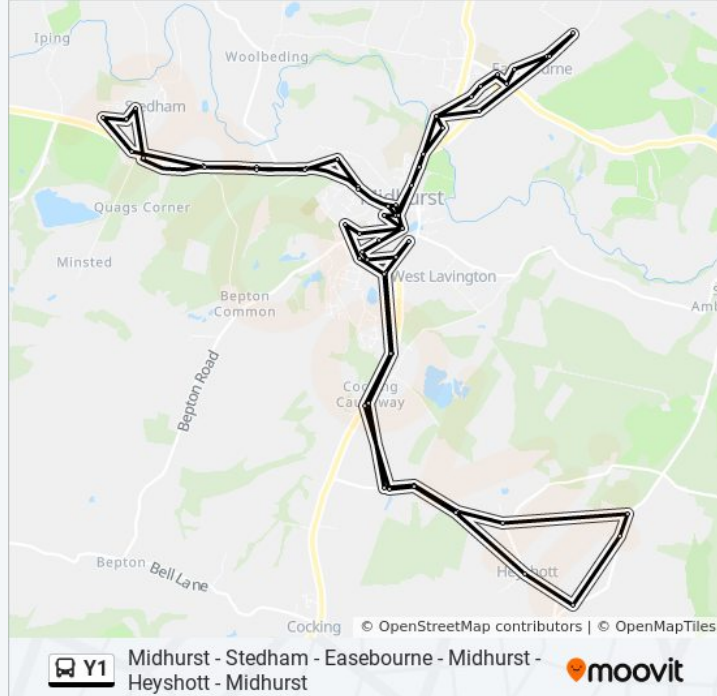

Easebourne Street, Easebourne

Wick Lane, Easebourne

Easebourne Street, Easebourne

Easebourne Lane, Easebourne

Riverbank Medical Centre, Easebourne

Bus Station, Midhurst

Police Station, Midhurst

Budgens, Midhurst

Grange Centre, Midhurst

Claremont Way, Midhurst

Heathfield Green, Midhurst

Holmbush Way, Midhurst

Taylor's Field, Midhurst

Taylor's Field End, Midhurst

Bourne Way, Midhurst

The Royal Oak, West Lavington

The Greyhound, Cocking Causeway

Bex Mill, Cocking Causeway

Dunford Lodge, Heyshott

Mill Lane, Heyshott

Green, Heyshott

Down Farm, Hoyle

Hoyle Lane, Hoyle

Bus Shelter, Heyshott

Church, Heyshott

Mill Lane, Heyshott

Dunford Lodge, Heyshott

Bex Mill, Cocking Causeway

The Greyhound, Cocking Causeway

The Royal Oak, West Lavington

Bourne Way, Midhurst

Holmbush Way, Midhurst