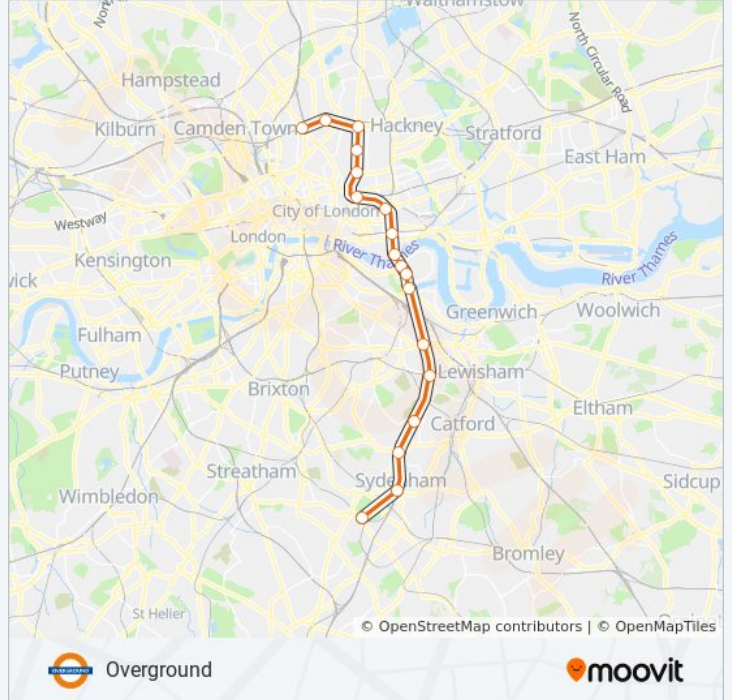

**OVERGROUND train Info**

**Direction:** Highbury & Islington→Crystal Palace

**Stops:** 18

**Trip Duration:** 44 min

**Line Summary:**

**Direction: Highbury & Islington→Crystal Palace**

18 stops

[VIEW LINE SCHEDULE](#)