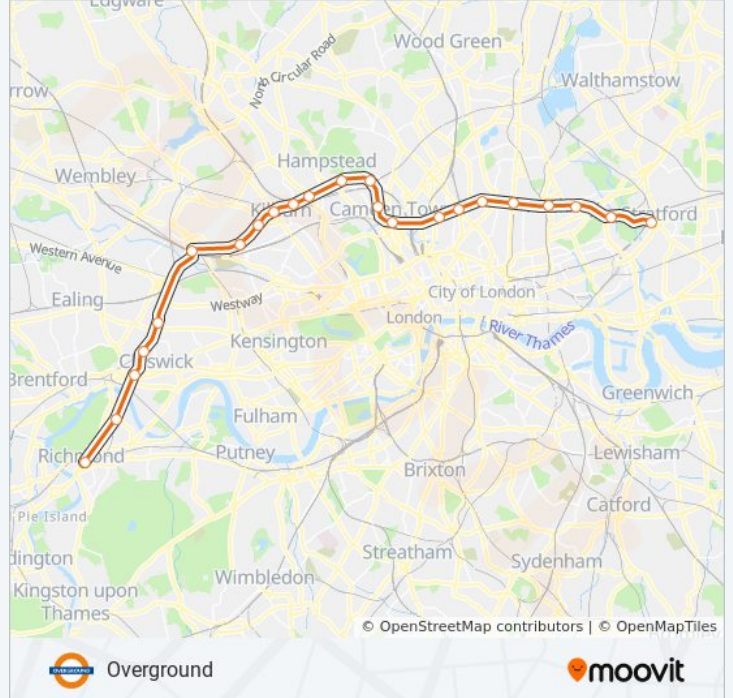

## OVERGROUND train Info

**Direction:** Stratford (London)→Richmond (London)

**Stops:** 23

**Trip Duration:** 62 min

**Line Summary:**

Acton Central  
 South Acton  
 Gunnersbury  
 Kew Gardens  
 Richmond