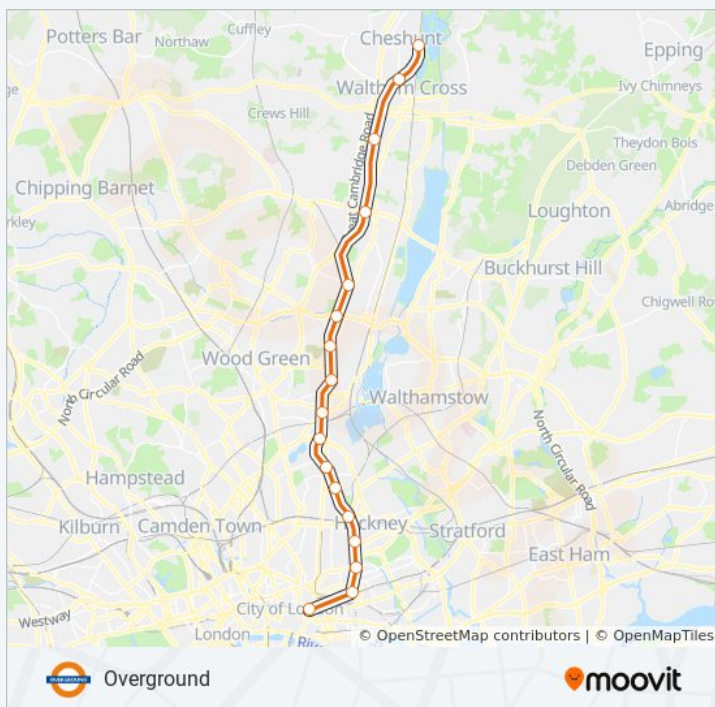

**OVERGROUND train Info**

**Direction:** London Liverpool Street→Cheshunt  
**Stops:** 17

White Hart Lane  
 Silver Street  
 Edmonton Green  
 Southbury  
 Turkey Street  
 Theobalds Grove  
 Cheshunt

**Trip Duration:** 39 min  
**Line Summary:**