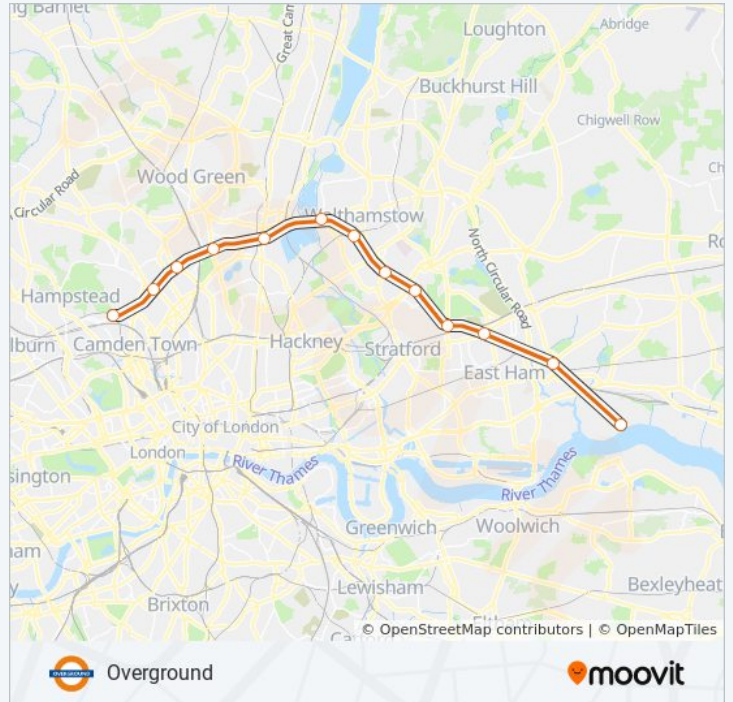

Blackhorse Road
South Tottenham
Harringay Green Lanes
Crouch Hill
Upper Holloway
Gospel Oak

OVERGROUND train Info

Direction: Barking Riverside→Gospel Oak
Stops: 13
Trip Duration: 41 min
Line Summary:

Direction: Battersea Park→Dalston Junction

16 stops
[VIEW LINE SCHEDULE](#)

Battersea Park
Wandsworth Road
Clapham High Street
Denmark Hill
Peckham Rye
Queens Road Peckham
Surrey Quays
Canada Water
Rotherhithe
Wapping
Shadwell
Whitechapel
Shoreditch High Street
Hoxton

OVERGROUND train Time Schedule

Battersea Park→Dalston Junction Route Timetable:

Sunday	Not Operational
Monday	6:33 AM
Tuesday	6:33 AM
Wednesday	6:33 AM
Thursday	6:33 AM
Friday	Not Operational
Saturday	Not Operational

OVERGROUND train Info

Direction: Battersea Park→Dalston Junction
Stops: 16
Trip Duration: 42 min
Line Summary: