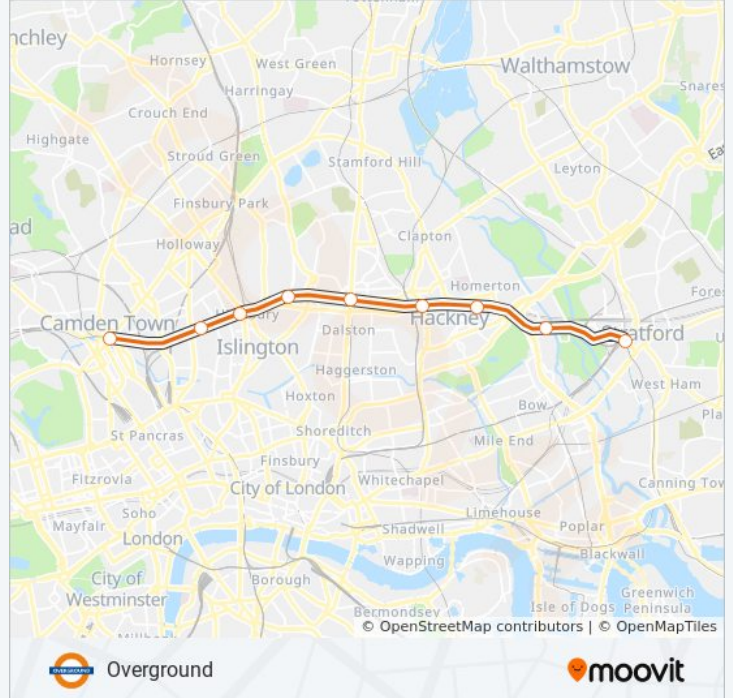

**Stops:** 9

**Trip Duration:** 22 min

**Line Summary:**

**Direction: Stratford (London)→Clapham Junction**

23 stops

[VIEW LINE SCHEDULE](#)

- Stratford
- Hackney Wick
- Homerton
- Hackney Central
- Dalston Kingsland
- Canonbury
- Highbury & Islington
- Caledonian Road & Barnsbury
- Camden Road
- Kentish Town West
- Gospel Oak
- Hampstead Heath
- Finchley Road & Frognal
- West Hampstead
- Brondesbury
- Brondesbury Park
- Kensal Rise
- Willesden Junction