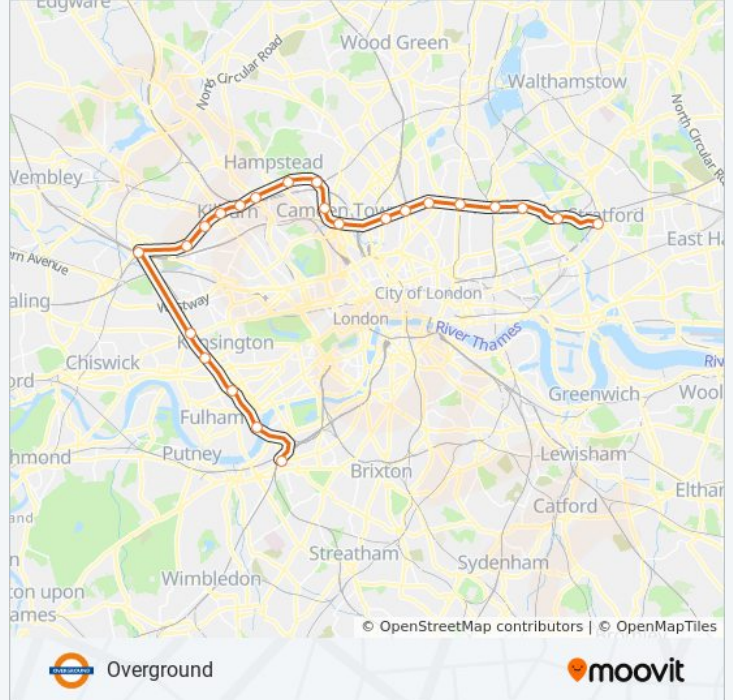

**OVERGROUND train Info**

**Direction:** Clapham Junction→Stratford (London)

**Stops:** 23

**Trip Duration:** 64 min

**Line Summary:**

Dalston Kingsland  
 Hackney Central  
 Homerton  
 Hackney Wick  
 Stratford