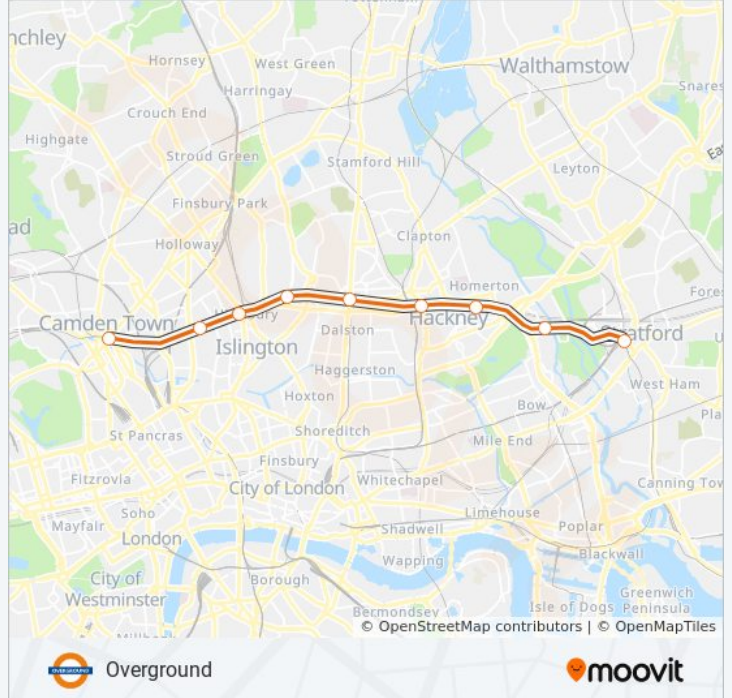

Homerton

Hackney Wick

Stratford

**OVERGROUND train Time Schedule**

Camden Road → Stratford (London) Route

Timetable:

Sunday	Not Operational
Monday	6:02 AM
Tuesday	6:02 AM
Wednesday	6:02 AM
Thursday	6:02 AM
Friday	Not Operational
Saturday	Not Operational

**OVERGROUND train Info**

**Direction:** Camden Road → Stratford (London)

**Stops:** 9

**Trip Duration:** 26 min

**Line Summary:**

**Direction: Cheshunt → London Liverpool Street**

17 stops

[VIEW LINE SCHEDULE](#)