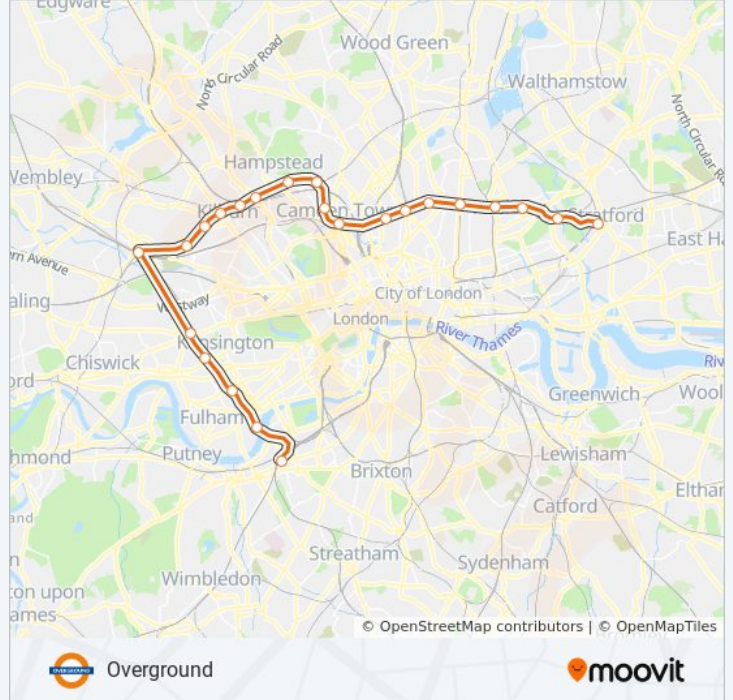

**Direction: Clapham Junction→Willesden Junction**

6 stops

[VIEW LINE SCHEDULE](#)

Clapham Junction  
 Imperial Wharf  
 West Brompton  
 Kensington (Olympia)  
 Shepherds Bush  
 Willesden Junction

**OVERGROUND train Time Schedule**