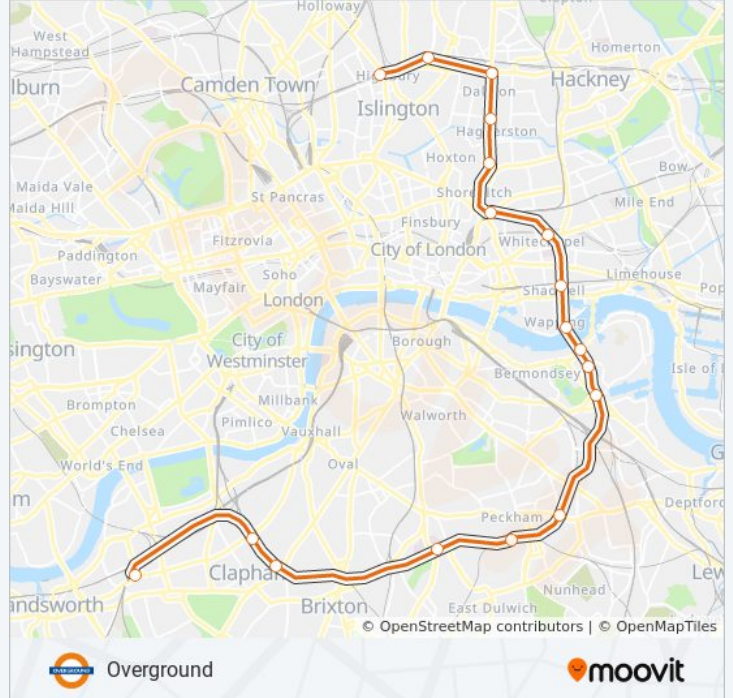

**OVERGROUND train Info**

**Direction:** Highbury & Islington→Clapham Junction

**Stops:** 18

**Trip Duration:** 50 min

**Line Summary:**

**Direction: Highbury & Islington→Clapham Junction**

18 stops

[VIEW LINE SCHEDULE](#)