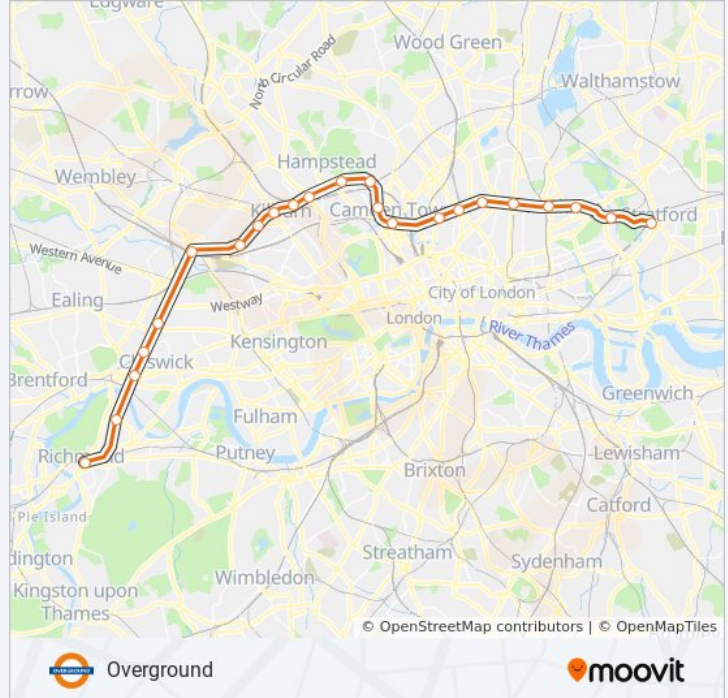

**OVERGROUND train Info**

**Direction:** Richmond (London)→Stratford (London)

**Stops:** 23

**Trip Duration:** 62 min

**Line Summary:**

Dalston Kingsland  
Hackney Central  
Homerton  
Hackney Wick  
Stratford