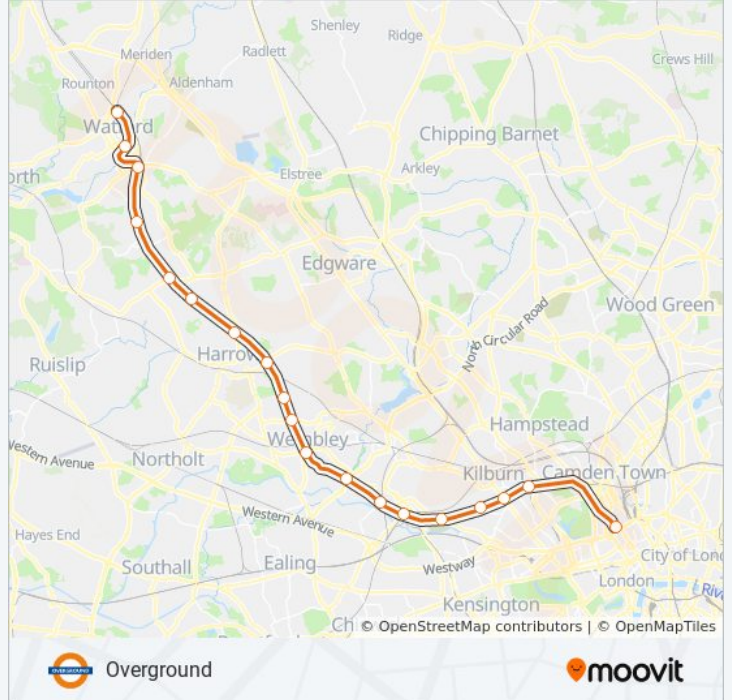

**OVERGROUND train Info**

**Direction:** Watford Junction→London Euston

**Stops:** 19

**Trip Duration:** 50 min

**Line Summary:**

**Direction: West Croydon→Highbury & Islington**

21 stops

[VIEW LINE SCHEDULE](#)