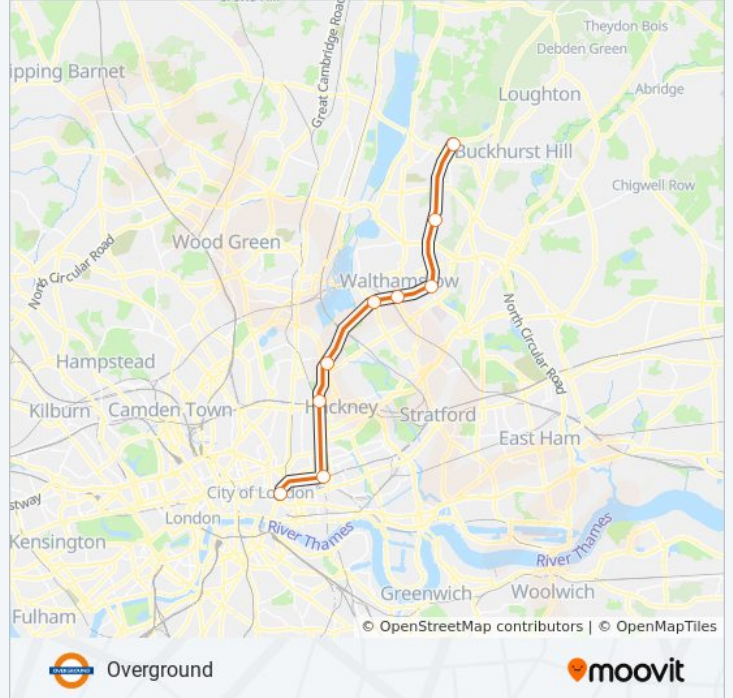

**Direction:** Chingford→London Liverpool Street

**Stops:** 9

**Trip Duration:** 27 min

**Line Summary:**

**Direction: Clapham Junction→Dalston Junction**

16 stops

[VIEW LINE SCHEDULE](#)

- Clapham Junction
- Wandsworth Road
- Clapham High Street
- Denmark Hill
- Peckham Rye
- Queens Road Peckham
- Surrey Quays
- Canada Water
- Rotherhithe
- Wapping
- Shadwell
- Whitechapel
- Shoreditch High Street
- Hoxton
- Haggerston
- Dalston Junction