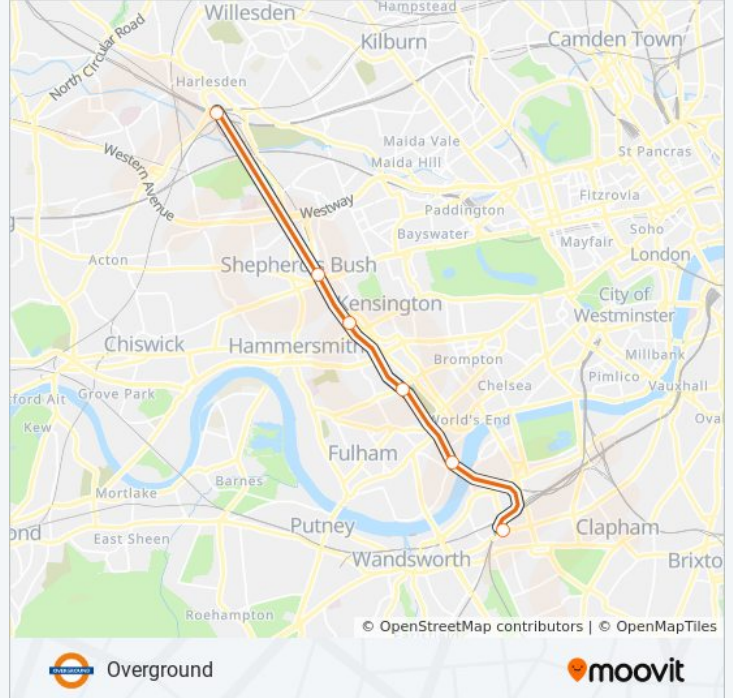

Direction: Clapham Junction→Willesden Junction

6 stops

[VIEW LINE SCHEDULE](#)

- Clapham Junction
- Imperial Wharf
- West Brompton
- Kensington (Olympia)
- Shepherds Bush
- Willesden Junction

OVERGROUND train Time Schedule

Clapham Junction→Willesden Junction Route

Timetable:

Sunday	Not Operational
Monday	Not Operational
Tuesday	Not Operational
Wednesday	Not Operational
Thursday	Not Operational
Friday	Not Operational
Saturday	5:49 AM

OVERGROUND train Info

Direction: Clapham Junction→Willesden Junction

Stops: 6

Trip Duration: 20 min

Line Summary: