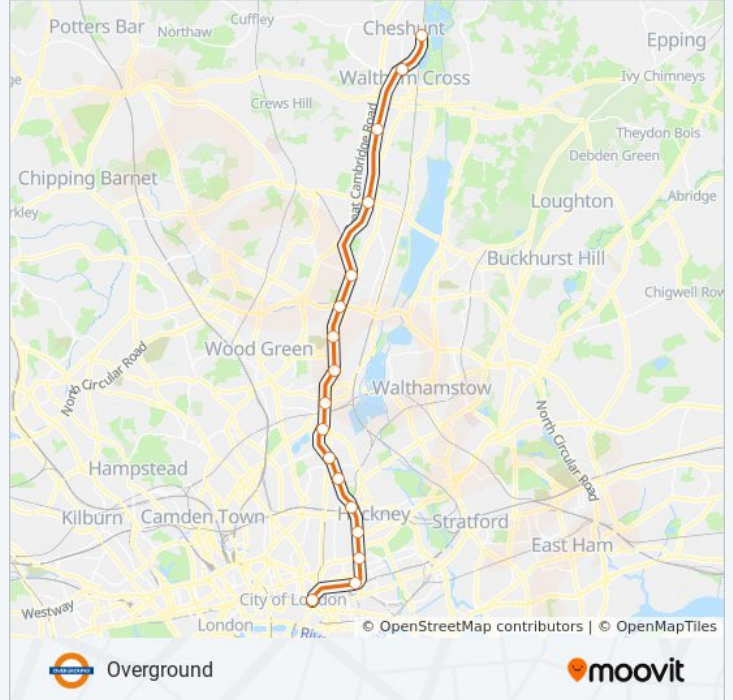

**OVERGROUND train Info**

**Direction:** Cheshunt → London Liverpool Street

**Stops:** 17

**Trip Duration:** 39 min

**Line Summary:**

**Direction: Chingford→London Liverpool Street**

9 stops

[VIEW LINE SCHEDULE](#)