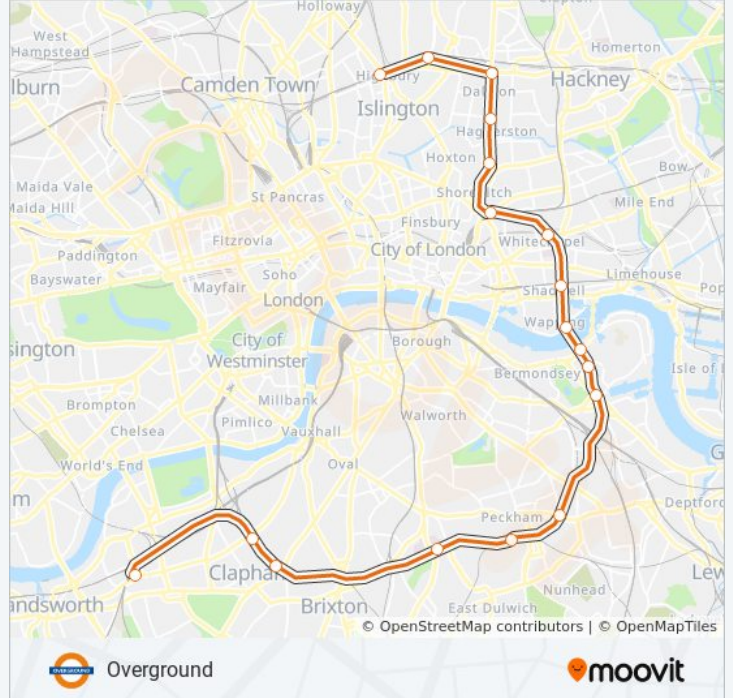

**OVERGROUND train Info**

**Direction:** Highbury & Islington→Clapham Junction

**Stops:** 18

**Trip Duration:** 52 min

**Line Summary:**

**Direction: Highbury & Islington→Crystal Palace**

18 stops

[VIEW LINE SCHEDULE](#)