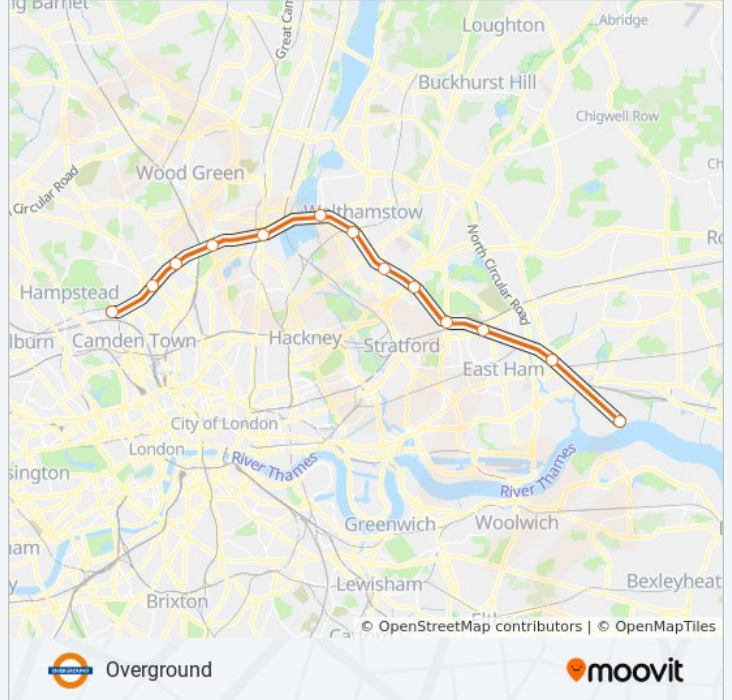

**OVERGROUND train Info**

**Direction:** Gospel Oak → Barking Riverside

**Stops:** 13

**Trip Duration:** 40 min

**Line Summary:**

**Direction: Gospel Oak → Clapham Junction**

13 stops

[VIEW LINE SCHEDULE](#)