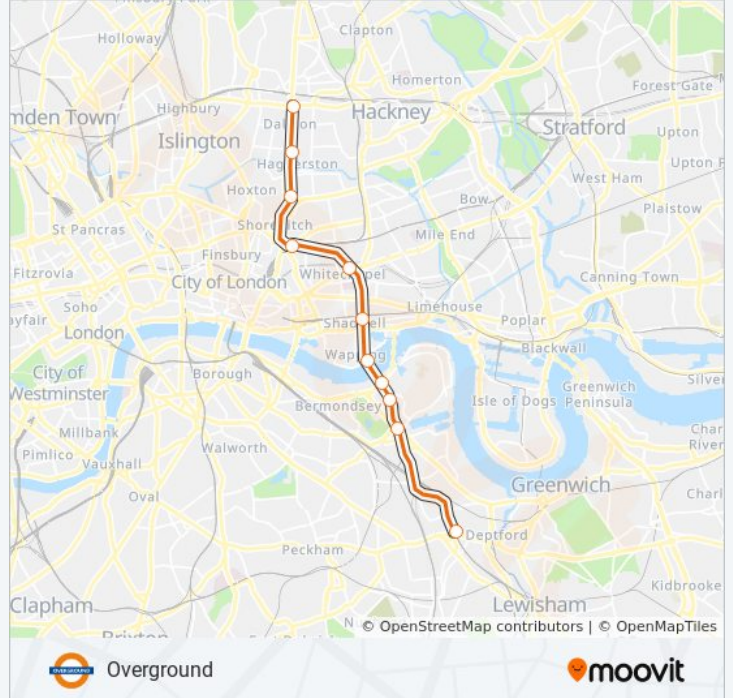

**Direction:** Dalston Junction→New Cross Eil

**Stops:** 11

**Trip Duration:** 22 min

**Line Summary:**

**Direction: Enfield Town → London Liverpool Street**

15 stops

[VIEW LINE SCHEDULE](#)

- Enfield Town
- Bush Hill Park
- Edmonton Green
- Silver Street
- White Hart Lane
- Bruce Grove
- Seven Sisters Overground
- Stamford Hill
- Stoke Newington
- Rectory Road
- Hackney Downs
- London Fields
- Cambridge Heath
- Bethnal Green
- Liverpool Street