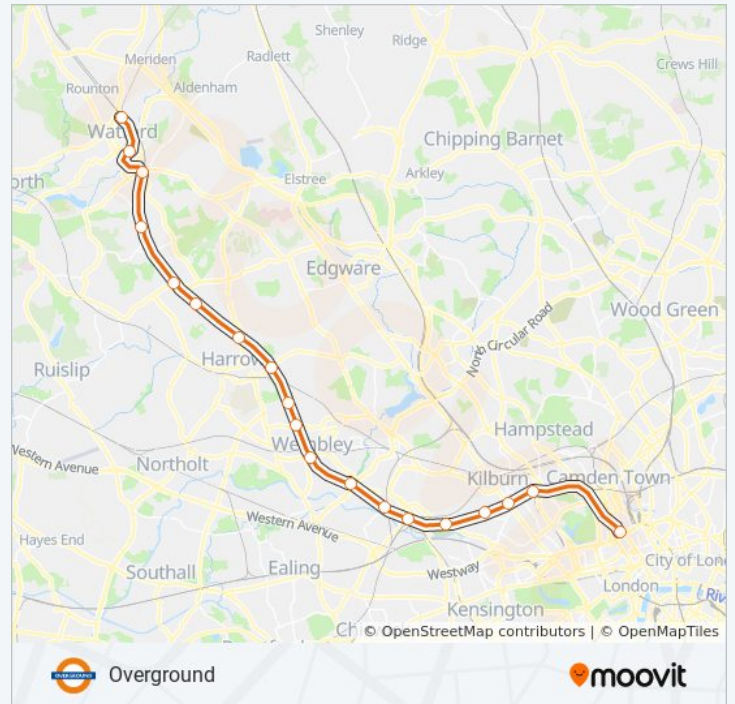

Queen's Park
Kensal Green
Willesden Junction
Harlesden
Stonebridge Park
Wembley Central
North Wembley
South Kenton
Kenton
Harrow & Wealdstone
Headstone Lane
Hatch End
Carpenders Park
Bushey
Watford High Street
Watford Junction

Thursday	5:38 AM - 11:58 PM
Friday	5:30 AM - 11:58 PM
Saturday	5:30 AM - 11:58 PM

OVERGROUND train Info

Direction: London Euston→Watford Junction
Stops: 19
Trip Duration: 48 min
Line Summary:

Direction: London Liverpool Street→Cheshunt

17 stops
[VIEW LINE SCHEDULE](#)

Liverpool Street
Bethnal Green
Cambridge Heath
London Fields
Hackney Downs
Rectory Road
Stoke Newington
Stamford Hill
Seven Sisters Overground
Bruce Grove

OVERGROUND train Time Schedule

London Liverpool Street→Cheshunt Route
Timetable:

Sunday	Not Operational
Monday	5:45 AM - 11:45 PM
Tuesday	5:45 AM - 11:45 PM
Wednesday	5:45 AM - 11:45 PM
Thursday	5:45 AM - 11:45 PM
Friday	5:15 AM - 11:45 PM
Saturday	5:15 AM - 11:45 PM

OVERGROUND train Info

Direction: London Liverpool Street→Cheshunt
Stops: 17