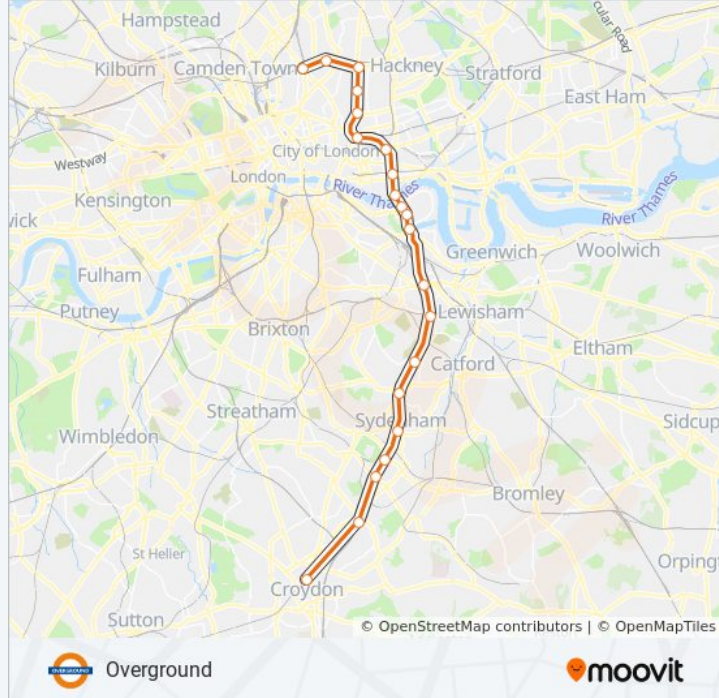

**OVERGROUND train Info**

**Direction:** West Croydon→Highbury & Islington

**Stops:** 21

**Trip Duration:** 53 min

**Line Summary:**

Dalston Junction

Canonbury

Highbury & Islington