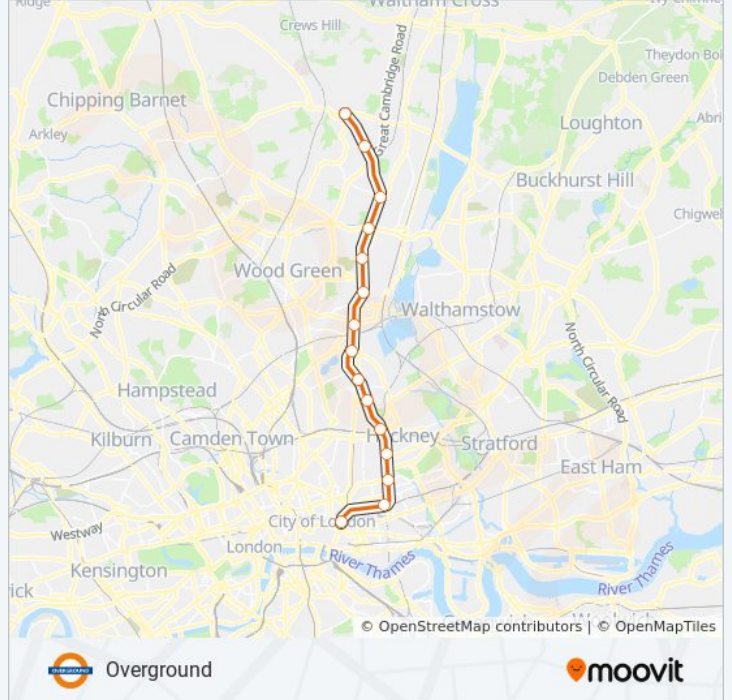

**OVERGROUND train Info**

**Direction:** Enfield Town → London Liverpool Street

**Stops:** 15

**Trip Duration:** 34 min

**Line Summary:**

**Direction: Gospel Oak → Barking Riverside**

13 stops

[VIEW LINE SCHEDULE](#)