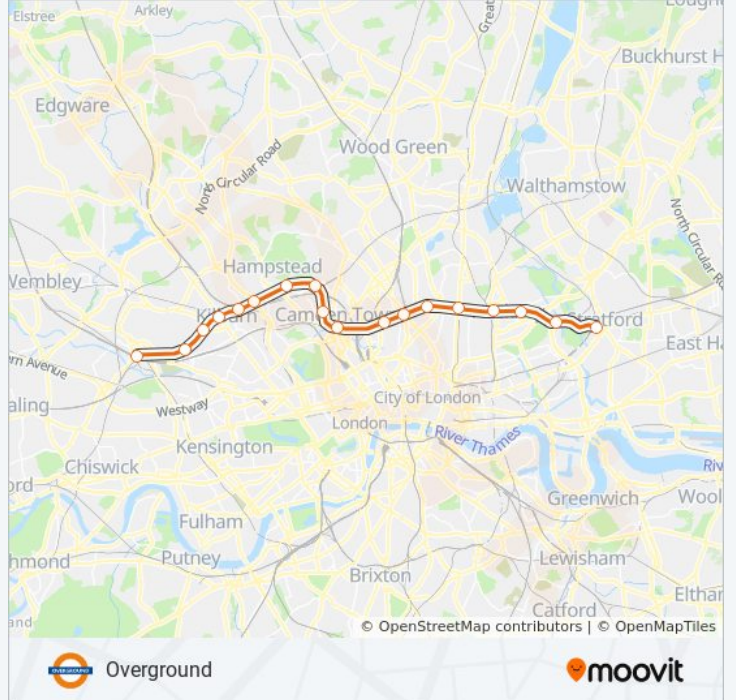

**OVERGROUND train Info**

**Direction:** Stratford (London)→Willesden Junction

**Stops:** 18

**Trip Duration:** 43 min

**Line Summary:**

**Direction: Stratford (London)→Willesden Junction Low Level**

18 stops