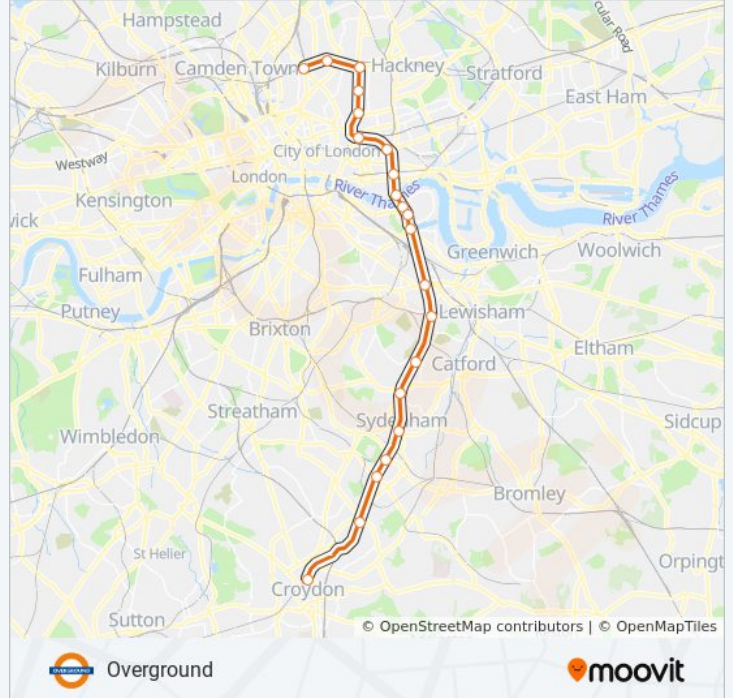

**OVERGROUND train Info**

**Direction:** Highbury & Islington→West Croydon

**Stops:** 21

**Trip Duration:** 52 min

**Line Summary:**

Anerley

Norwood Junction

West Croydon

**Direction: London Bridge→West Croydon**

10 stops

[VIEW LINE SCHEDULE](#)

London Bridge

New Cross Gate

Brockley

Honor Oak Park

Forest Hill