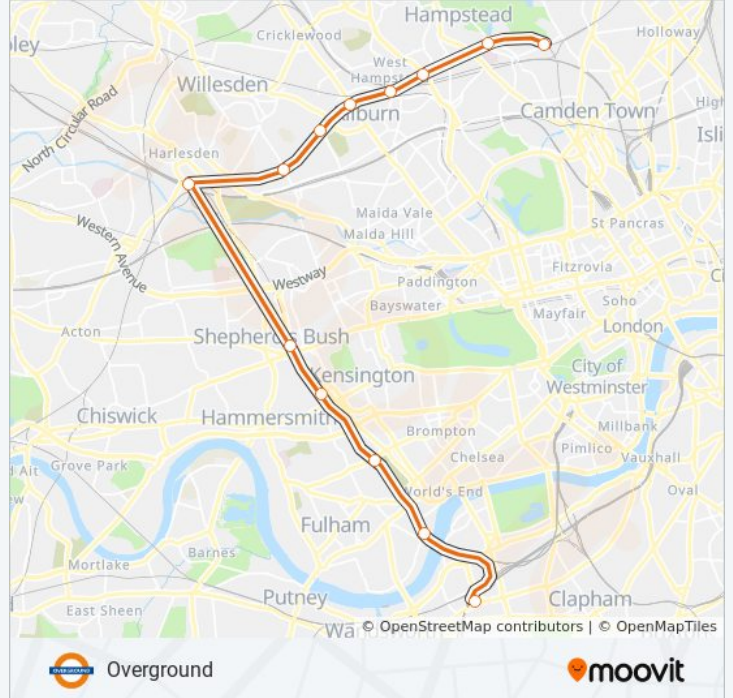

**OVERGROUND train Info**

**Direction:** Gospel Oak → Clapham Junction

**Stops:** 13

**Trip Duration:** 40 min

**Line Summary:**

**Direction: Highbury & Islington→Clapham Junction**

18 stops

[VIEW LINE SCHEDULE](#)