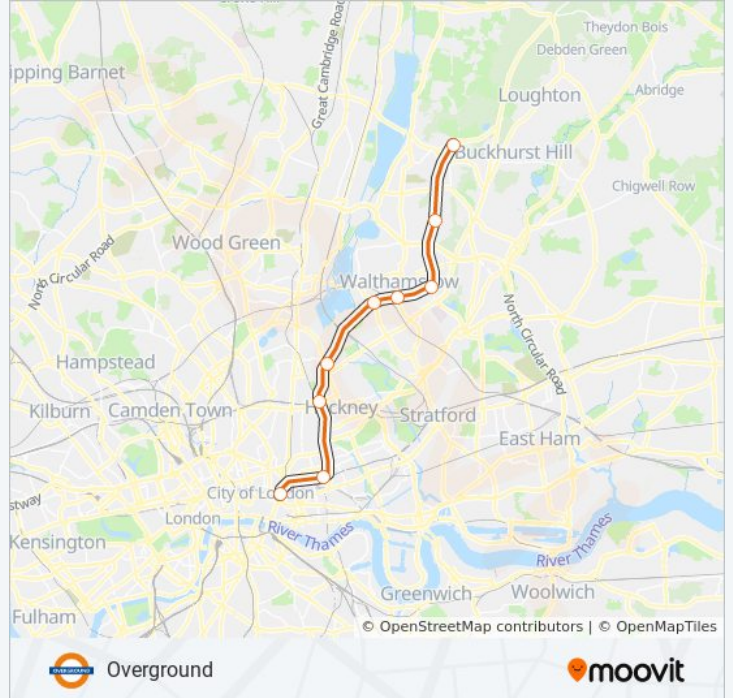

Direction: London Liverpool Street→Enfield Town

15 stops

[VIEW LINE SCHEDULE](#)

- Liverpool Street
- Bethnal Green
- Cambridge Heath
- London Fields
- Hackney Downs
- Rectory Road
- Stoke Newington
- Stamford Hill
- Seven Sisters Overground
- Bruce Grove
- White Hart Lane
- Silver Street
- Edmonton Green
- Bush Hill Park
- Enfield Town

OVERGROUND train Time Schedule

London Liverpool Street→Enfield Town Route

Timetable:

Sunday	12:01 AM
Monday	6:00 AM - 11:30 PM
Tuesday	12:01 AM - 11:30 PM
Wednesday	12:01 AM - 11:30 PM
Thursday	12:01 AM - 11:30 PM
Friday	12:01 AM - 11:30 PM
Saturday	12:01 AM - 11:30 PM

OVERGROUND train Info

Direction: London Liverpool Street→Enfield Town

Stops: 15

Trip Duration: 33 min

Line Summary: