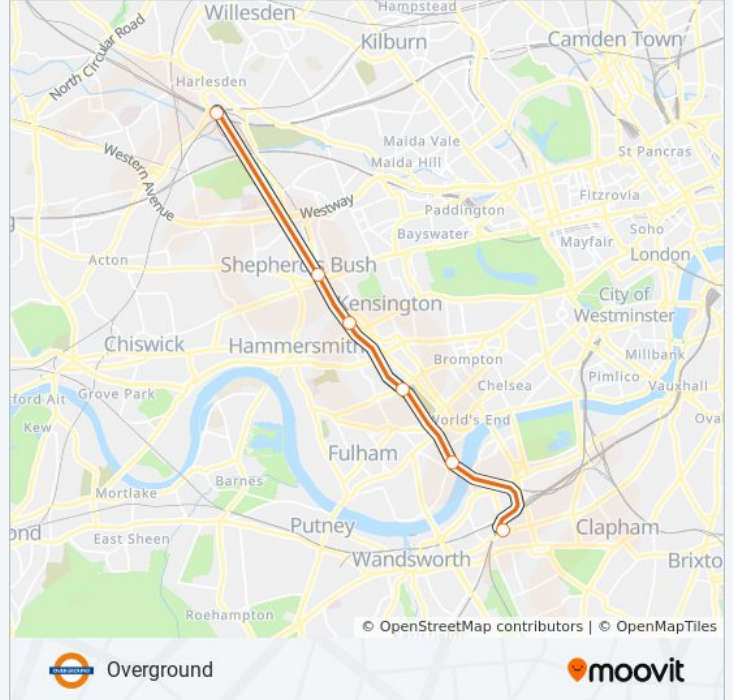

Direction: Crystal Palace→Highbury & Islington

18 stops

[VIEW LINE SCHEDULE](#)

- Crystal Palace
- Sydenham
- Forest Hill
- Honor Oak Park
- Brockley
- New Cross Gate
- Surrey Quays
- Canada Water
- Rotherhithe
- Wapping
- Shadwell
- Whitechapel
- Shoreditch High Street
- Hoxton
- Haggerston
- Dalston Junction
- Canonbury
- Highbury & Islington

OVERGROUND train Time Schedule

Crystal Palace→Highbury & Islington Route

Timetable:

Sunday	Not Operational
Monday	8:47 PM
Tuesday	8:47 PM
Wednesday	8:47 PM
Thursday	8:47 PM
Friday	Not Operational
Saturday	Not Operational

OVERGROUND train Info

Direction: Crystal Palace→Highbury & Islington

Stops: 18

Trip Duration: 42 min

Line Summary: