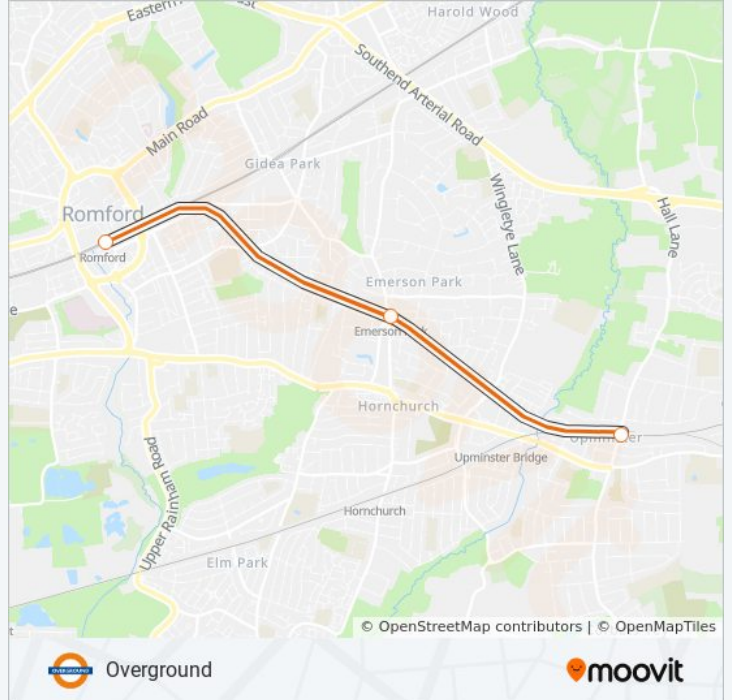

**OVERGROUND train Info**

**Direction:** Romford→Upminster

**Stops:** 3

**Trip Duration:** 9 min

**Line Summary:**

**Direction: Stratford (London)→Camden Road**

9 stops

[VIEW LINE SCHEDULE](#)