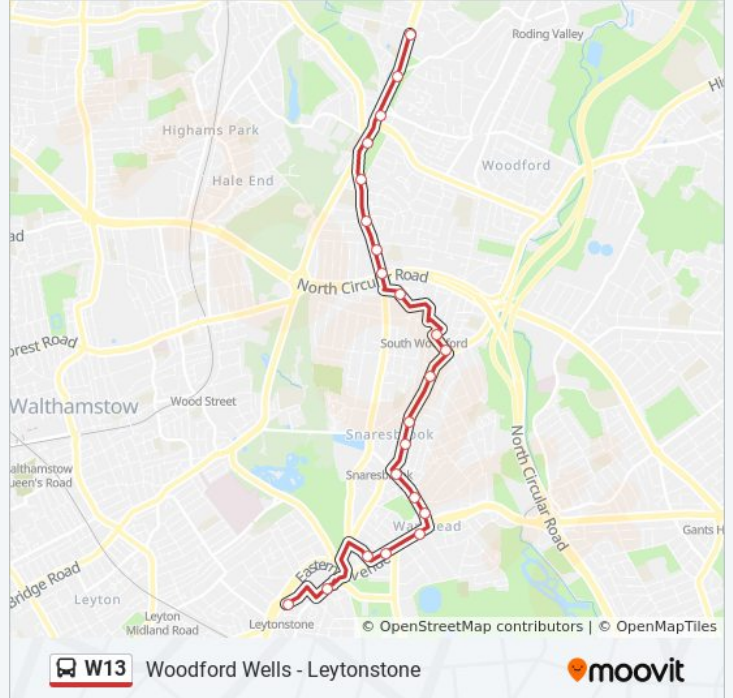

Woodford Wells - Leytonstone

Get The App

The W13 bus line (Woodford Wells - Leytonstone) has 2 routes. For regular weekdays, their operation hours are:
 (1) Leytonstone: 5:25 AM - 11:35 PM (2) Woodford Wells: 12:05 AM - 11:35 PM
 Use the Moovit App to find the closest W13 bus station near you and find out when is the next W13 bus arriving.

W13 bus Info
Direction: Leytonstone
Stops: 22
Trip Duration: 29 min
Line Summary:

- St.Thomas Of Canterbury Church (Fs)
- Monkhams Lane (A)
- Woodford Green Broadmead Rd (B)
- Chingford Lane (C)
- Churchill Memorial (D)
- St Albans Road (G)
- Churchfields
- Southend Road (M)
- George Lane Shopping Centre (G)
- South Woodford Station (C)
- George Lane / Chigwell Road (B)
- Charnwood Drive (S)
- Heronwood Hospital (SQ)
- Sylvan Road (ST)
- High Street / Hermon Hill (SD)
- Wanstead Place (SE)
- Wanstead High St / Wanstead Station (D)
- Wanstead Station / George Green (C)
- Highstone Avenue (W)
- Cambridge Road (J)
- Green Man Roundabout (P)
- Leytonstone Station (X)

Direction: Woodford Wells

21 stops

[VIEW LINE SCHEDULE](#)

- Leytonstone Station (T)
- Green Man Roundabout (N)
- Cambridge Road (H)
- Blake Hall Road (K)
- Wanstead (B)
- Wanstead Place (SH)
- New Wanstead (SU)
- Sylvan Road (SV)
- Heronwood Hospital (SW)
- Charnwood Drive (T)
- George Lane / Chigwell Road (Z)
- South Woodford Station (E)
- George Lane Shopping Centre (H)
- Southend Road (L)
- Chelmsford Road (X)
- Empress Avenue (Y)
- Churchill Memorial (Z)
- Chingford Lane (S)

W13 bus Info

Direction: Woodford Wells

Stops: 21

Trip Duration: 28 min

Line Summary:

Woodford Green Broadmead Rd (U)

Monkhams Lane (V)

St.Thomas Of Canterbury Church (Fh)