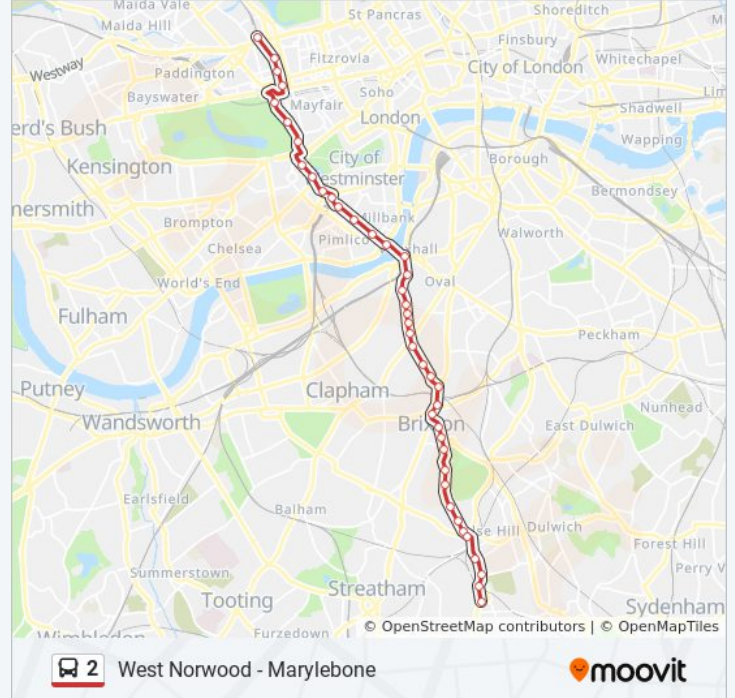

Tate Library (T)

Wheatsheaf Lane (N)

Vauxhall Park (W)

Vauxhall Bus Station (A)

Vauxhall Bridge / Millbank (X)

Pimlico Station (A)

Rochester Row (W)

Neathouse Place (K)

Victoria Station (H)

Grosvenor Gardens (Q)

Wilton Street (U)

Hyde Park Corner (K)

London Hilton Hotel (Y)

Dorchester Hotel (T)

Marble Arch (W)

Portman Street / Selfridges (M)

George Street (K)

Dorset Street (R)

Marylebone Station (LA)

## Direction: West Norwood

41 stops

[VIEW LINE SCHEDULE](#)

Marylebone Station (L)

Dorset Street (G)

Portman Square (H)

Orchard Street / Selfridges (BZ)

Marble Arch Station / Park Lane (R)