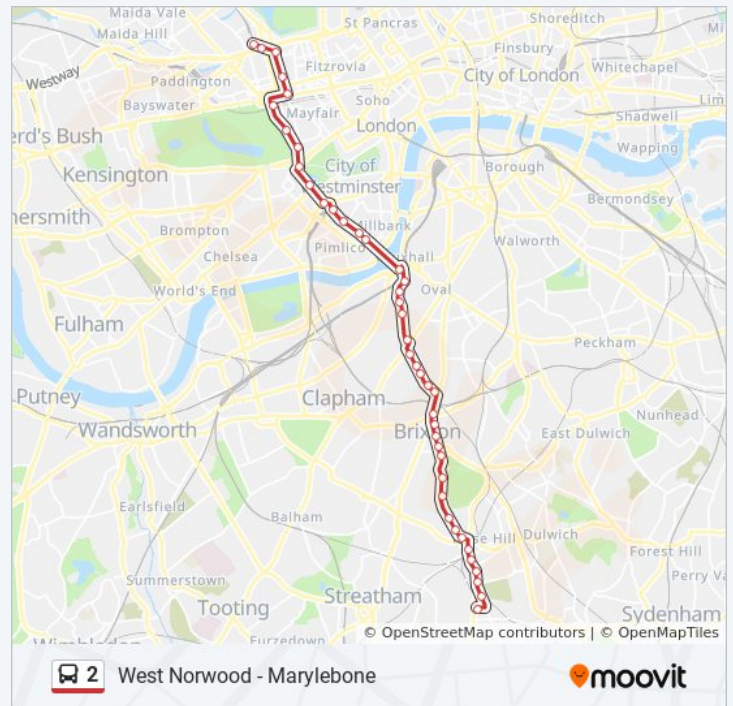

George Street (K)

Dorset Street (R)

Marylebone Station (LA)

## 2 bus Info

**Direction:** West Norwood

**Stops:** 41

**Trip Duration:** 66 min

**Line Summary:**

Neathouse Place (L)

Rochester Row (U)

Stanford Street (V)

Brixton Water Lane (C)

Jubilee Primary School (D)

Craignair Road (E)

Upper Tulse Hill (F)

High Trees (G)

Tulse Hill Hotel (A)

Tulse Hill Station (G)

Elmcourt Road (H)

Lancaster Avenue (L)

Norwood Road / Robson Road (P)

West Norwood Station (T)

Norwood Bus Garage (U)

2 bus time schedules and route maps are available in an offline PDF at [moovitapp.com](https://moovitapp.com). Use the [Moovit App](#) to see live bus times, train schedule or subway schedule, and step-by-step directions for all public transit in London.