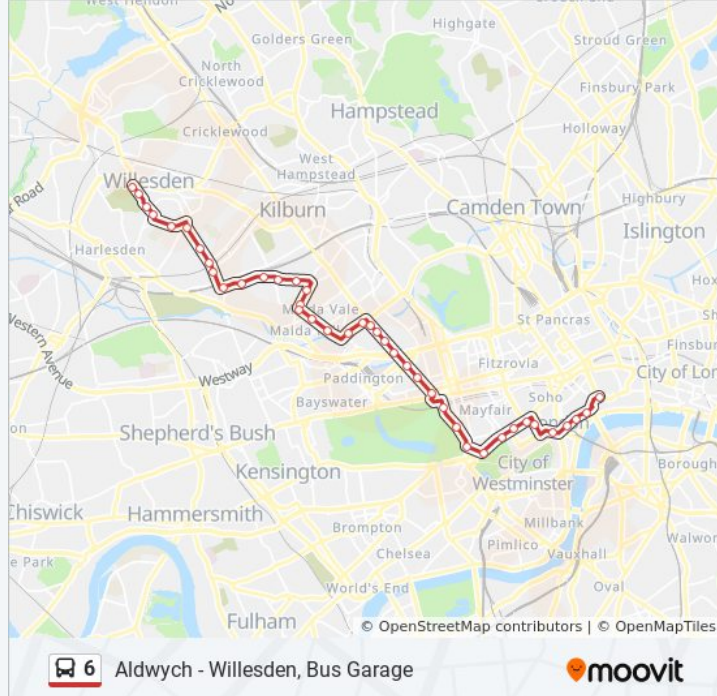

Use the Moovit App to find the closest 6 bus station near you and find out when is the next 6 bus arriving.

Direction: Victoria

33 stops

[VIEW LINE SCHEDULE](#)

- Bertie Road (WY)
- The Oaks (HJ)
- Willesden Sports Centre (A)
- All Souls Avenue (B)
- Okehampton Road (KC)
- Whitmore Gardens (KG)
- Kensal Rise Station (KH)
- Station Terrace (KJ)
- Kilburn Lane (KK)
- Allington Road (A)
- Queen's Park Station (B)
- Neville Close (C)
- Cambridge Road (MA)
- Cambridge Road (MC)
- Shirland Road (MD)
- Chippenham Road (ME)
- Elgin Avenue (MF)
- Charfield Court (MH)
- Warwick Avenue Station (K)
- Clifton Road (M)
- Orchardson Street (EA)
- Church Street Market (EB)

Trip Duration: 53 min

Line Summary:

Edgware Road Station (EC)

Edgware Road / Praed Street (ED)

George Street (EH)

Marble Arch Station / Edgware Road (H)

Marble Arch Station / Park Lane (R)

Dorchester Hotel (S)

Pentland Road (MW)

Fernhead Road (G)

Queen's Park Station (H)

Fifth Avenue (J)

Wakeman Road (KL)

Kensal Rise Station (KR)

Wrentham Avenue (KP)

Okehampton Road (KB)

All Souls Avenue (E)

Willesden Sports Centre (D)

The Oaks (HE)

Clare Road (HC)

Bertie Road (HD)

Pound Lane / Willesden Bus Garage (WX)

6 bus time schedules and route maps are available in an offline PDF at moovitapp.com. Use the [Moovit App](#) to see live bus times, train schedule or subway schedule, and step-by-step directions for all public transit in London.