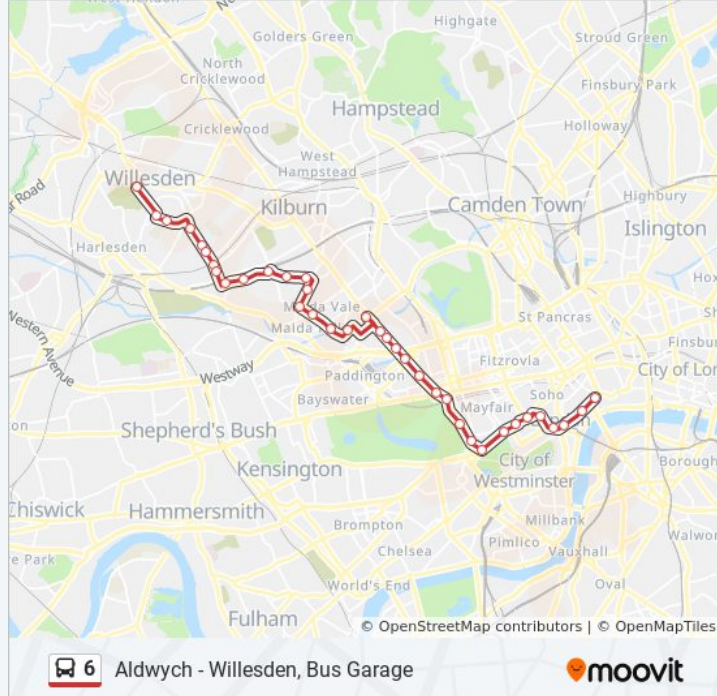

Use the Moovit App to find the closest 6 bus station near you and find out when is the next 6 bus arriving.

Direction: Victoria

33 stops

[VIEW LINE SCHEDULE](#)

- Bertie Road (WY)
- The Oaks (HJ)
- Willesden Sports Centre (A)
- All Souls Avenue (B)
- Okehampton Road (KC)
- Whitmore Gardens (KG)
- Kensal Rise Station (KH)
- Station Terrace (KJ)
- Kilburn Lane (KK)
- Allington Road (A)
- Queen's Park Station (B)
- Neville Close (C)
- Cambridge Road (MA)
- Cambridge Road (MC)
- Shirland Road (MD)
- Chippenham Road (ME)
- Elgin Avenue (MF)
- Charfield Court (MH)
- Warwick Avenue Station (K)
- Clifton Road (M)
- Orchardson Street (EA)
- Church Street Market (EB)

Trip Duration: 53 min

Line Summary:

Edgware Road Station (EC)

Edgware Road / Praed Street (ED)

George Street (EH)

Marble Arch Station / Edgware Road (H)

Marble Arch Station / Park Lane (R)

Dorchester Hotel (S)

London Hilton Hotel (B)

Hyde Park Corner (F)

Wilton Street (S)

Bressenden Place (P)

Victoria Station (AP)

Direction: Willesden, Bus Garage

35 stops

[VIEW LINE SCHEDULE](#)

Victoria Station (H)

Grosvenor Gardens (Q)

Wilton Street (U)

Hyde Park Corner (K)

London Hilton Hotel (Y)

Dorchester Hotel (T)

Marble Arch (W)

Marble Arch / Edgware Road (E)