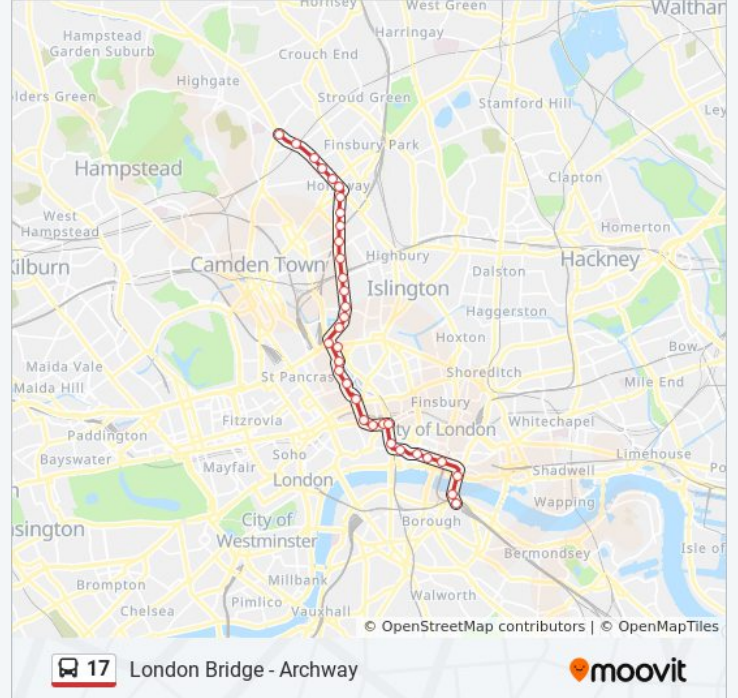

17 bus Info

Direction: Archway

Stops: 34

Trip Duration: 47 min

Line Summary:

Caledonian Road Station (D)

Holloway Delivery Office (E)

Freegrove Road (F)

17 bus Info

Direction: London Bridge

Stops: 33

Trip Duration: 51 min

Line Summary:

King's Cross Road / Pentonville Road (L)

Acton Street (HA)

Heathcote Street (HB)

Coley Street (HC)

Clerkenwell Road / Rosebery Avenue (CD)

High Holborn / Chancery Lane Station (C)

Holborn Circus / Fetter Lane (J)

Charterhouse Street (M)

Snow Hill (HT)

Fleet St City Thameslink (L)

Ludgate Hill / Old Bailey (G)

St Paul's Cathedral (SK)

Mansion House Station (ME)

Cannon Street (MB)

Monument Station (P)

London Bridge Bus Station (B)

17 bus time schedules and route maps are available in an offline PDF at moovitapp.com. Use the [Moovit App](#) to see live bus times, train schedule or subway schedule, and step-by-step directions for all public transit in London.