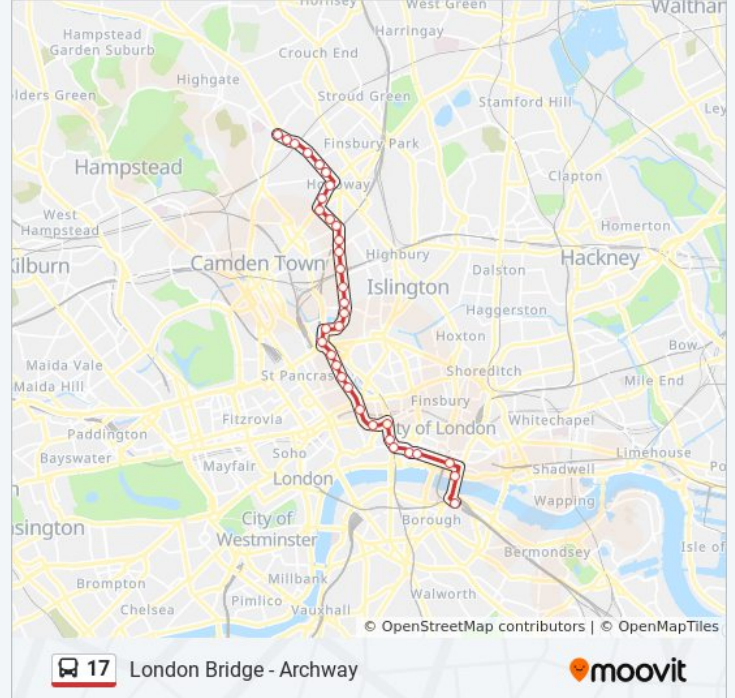

17 bus Info

Direction: Archway

Stops: 34

Trip Duration: 47 min

Line Summary:

Caledonian Road Station (D)

Holloway Delivery Office (E)

Freegrove Road (F)

Camden Road

Chambers Road (L)

Parkhurst Road / Holloway Nags Head (B)

Tufnell Park Road (F)

Manor Gardens (V)

Wedmore Street (U)

Upper Holloway Station (T)

Elthorne Road (P)

Archway Station / Holloway Road (D)

Direction: London Bridge

33 stops

[VIEW LINE SCHEDULE](#)

Archway Station / Holloway Road (R)

Upper Holloway Station (S)

Alexander Road (R)

Manor Gardens (P)

17 bus Info

Direction: London Bridge

Stops: 33

Trip Duration: 51 min

Line Summary:

King's Cross Road / Pentonville Road (L)

Acton Street (HA)

Heathcote Street (HB)