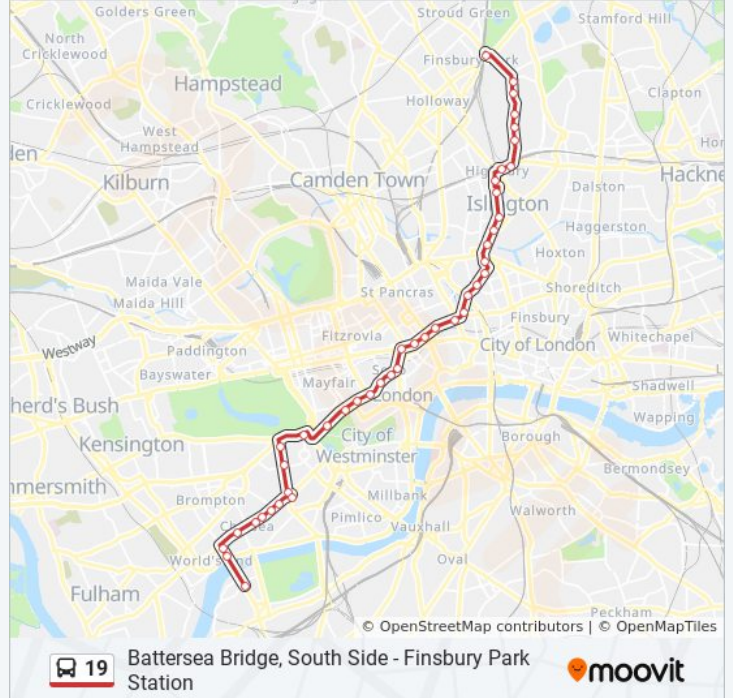

### 19 bus Info

**Direction:** Battersea Bridge, South Side

**Stops:** 43

**Trip Duration:** 71 min

**Line Summary:**

Museum Street (C)

Tottenham Court Road Station (X)

Cambridge Circus (D)

Pont Street (KL)

Sloane Square (C)

Sloane Square Station (H)

Duke Of York Square (G)

Walpole Street (KA)

Markham Street (KB)

Chelsea Old Town Hall (KC)

Carlyle Square (KD)

Beaufort Street / King's Road (QL)

Cheyne Walk (BA)

Parkgate Road (BE)

### Direction: Finsbury Park Station

43 stops

[VIEW LINE SCHEDULE](#)

Battersea Bridge (BL)

Cheyne Walk (BM)

Beaufort Street / King's Road (QU)

Old Church Street (KE)

Carlyle Square (KF)