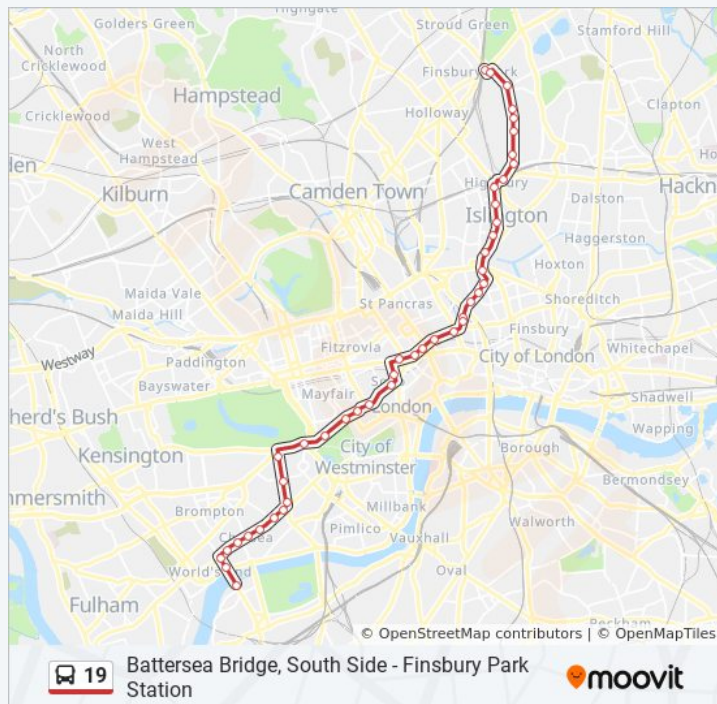

Rosebery Avenue (CE)

Mount Pleasant (CF)

Tysoe Street (CH)

Hardwick Street (UA)

Sadler's Wells Theatre (UB)

St John Street / Goswell Road (P)

Angel Station (Y)

Theberton Street (Z)

St Mary's Church (P)

Islington Town Hall (R)

Highbury Corner (F)

St Paul's Road / Highbury Corner (C)

Highbury Grove School / Baalbec Road (CW)

Aberdeen Park (CX)

Highbury Barn (EH)

St Joan Of Arc School (EJ)

Riversdale Road (EK)

## 19 bus Info

**Direction:** Finsbury Park Station

**Stops:** 43

**Trip Duration:** 74 min

**Line Summary:**

Monsell Road (EL)

Rock Street (P)

Finsbury Park Interchange (AP)