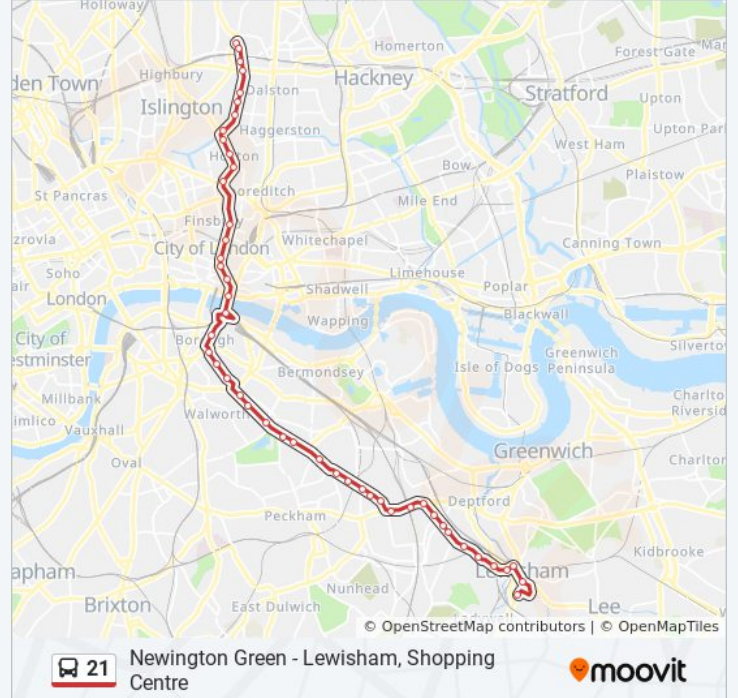

### 21 bus Info

**Direction:** Holloway, Nag's Head

**Stops:** 52

**Trip Duration:** 75 min

**Line Summary:**

Dunton Road (WN)

Old Kent Road / East Street (F)

Bricklayer's Arms (BP)

London Wall

Moorgate Station (B)

Finsbury Square (D)

Old Street Station (N)

Moorfields Eye Hospital (A)

Bevenden Street (XP)

Mintern Street (XQ)

Eagle Wharf Road (XR)

Baring Street (XS)

Elizabeth Avenue (EN)

Essex Road (EP)

Essex Road Station (EC)

Canonbury Square (L)

Highbury Corner (H)

Highbury & Islington Station (A)

St Mary Magdalene Church (S)

Liverpool Road (SV)

Holloway Road Station (SU)

Camden Road (T)

Caledonian Road (X)

52 stops

[VIEW LINE SCHEDULE](#)

- Chambers Road (L)
- Holloway / Nags Head (M)
- Tollington Road (S)
- Holloway Road Station (SY)
- St Mary Magdalene Church (T)
- Highbury & Islington Station (B)
- Canonbury Road / Highbury Corner (J)
- Canonbury Grove (K)
- Essex Road Station (ED)
- Ecclesbourne Road (EK)
- Basire Street (EL)
- Baring Street (XK)
- Eagle Wharf Road (XL)
- Mintern Street (XM)
- Bevenden Street (XN)
- Old Street Stn / Moorfields Eye Hosp (D)
- City Road / Leonard Street (M)
- Epworth Street (E)
- Finsbury Square / Moorgate (K)
- Moorgate Station (L)
- Great Swan Alley
- Bank Station / Princes Street (B)
- King William Street / Monument Stn (G)
- Monument Station (P)
- London Bridge (Y)
- Southwark Street
- Union Street (H)
- Borough Station / Great Dover Street (E)
- Trinity Street / the Roebuck (L)
- Blackhorse Court
- Bartholomew Street (BE)