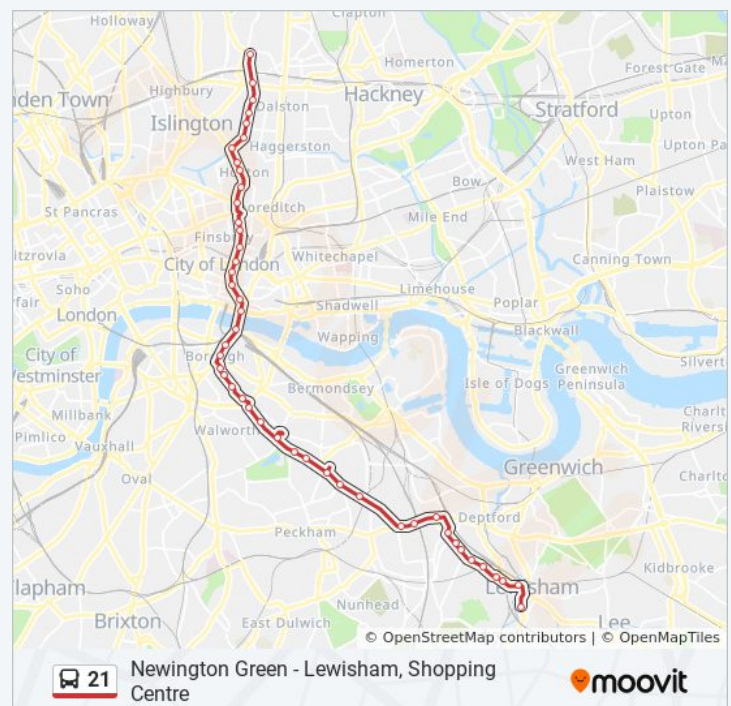

Liverpool Road (SV)

Holloway Road Station (SU)

Camden Road (T)

Caledonian Road (X)

52 stops

[VIEW LINE SCHEDULE](#)

- Chambers Road (L)
- Holloway / Nags Head (M)
- Tollington Road (S)
- Holloway Road Station (SY)
- St Mary Magdalene Church (T)
- Highbury & Islington Station (B)
- Canonbury Road / Highbury Corner (J)
- Canonbury Grove (K)
- Essex Road Station (ED)
- Ecclesbourne Road (EK)
- Basire Street (EL)
- Baring Street (XK)
- Eagle Wharf Road (XL)
- Mintern Street (XM)
- Bevenden Street (XN)
- Old Street Stn / Moorfields Eye Hosp (D)
- City Road / Leonard Street (M)
- Epworth Street (E)
- Finsbury Square / Moorgate (K)
- Moorgate Station (L)
- Great Swan Alley
- Bank Station / Princes Street (B)
- King William Street / Monument Stn (G)
- Monument Station (P)
- London Bridge (Y)
- Southwark Street
- Union Street (H)
- Borough Station / Great Dover Street (E)
- Trinity Street / the Roebuck (L)
- Blackhorse Court
- Bartholomew Street (BE)

Lewisham, Shopping Centre Route Timetable:

Sunday	12:04 AM - 10:49 PM
Monday	12:04 AM - 11:52 PM
Tuesday	12:04 AM - 11:52 PM
Wednesday	12:04 AM - 11:52 PM
Thursday	12:04 AM - 11:52 PM
Friday	12:04 AM - 11:52 PM
Saturday	12:03 AM - 11:51 PM

### 21 bus Info

**Direction:** Lewisham, Shopping Centre

**Stops:** 52

**Trip Duration:** 75 min

**Line Summary:**

Bricklayer's Arms (BK)

Old Kent Road / East Street (G)

Dunton Road (EC)