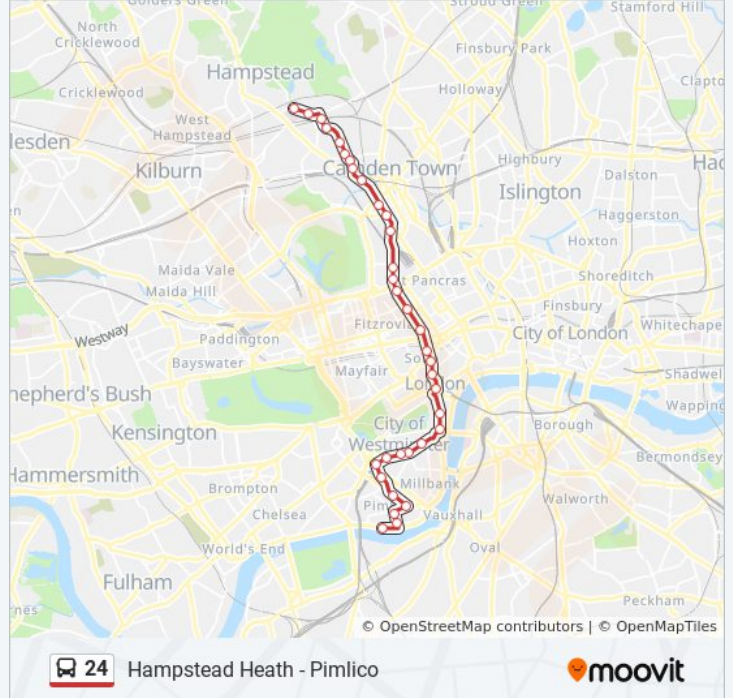

Stops: 33

Trip Duration: 54 min

Line Summary:

Camden High Street (J)

Camden Town Station (X)

Hartland Road / Camden Market (CQ)

Ferdinand Street (CK)

Prince Of Wales Road (KS)

Malden Road (KT)

Queen's Crescent (KZ)

St Dominic's Priory (GD)

Mansfield Road (GT)

Lawn Road (GU)

Royal Free Hospital (Z)

Direction: Pimlico

37 stops

[VIEW LINE SCHEDULE](#)

South End Green (A)

Mansfield Road (GA)

St Dominic's Priory (GS)

Grafton Terrace (KU)

Queen's Crescent (KV)

Prince Of Wales Road (KW)

Ferdinand Street (CL)

Victoria Station (U)

Belgrave Road (R)

St George's Square / Pimlico Station (G)

Pimlico Academy & Library (L)

Alderney Street (M)

Winchester Street (N)

Westmoreland Terrace (CL)

Grosvenor Road (CM)