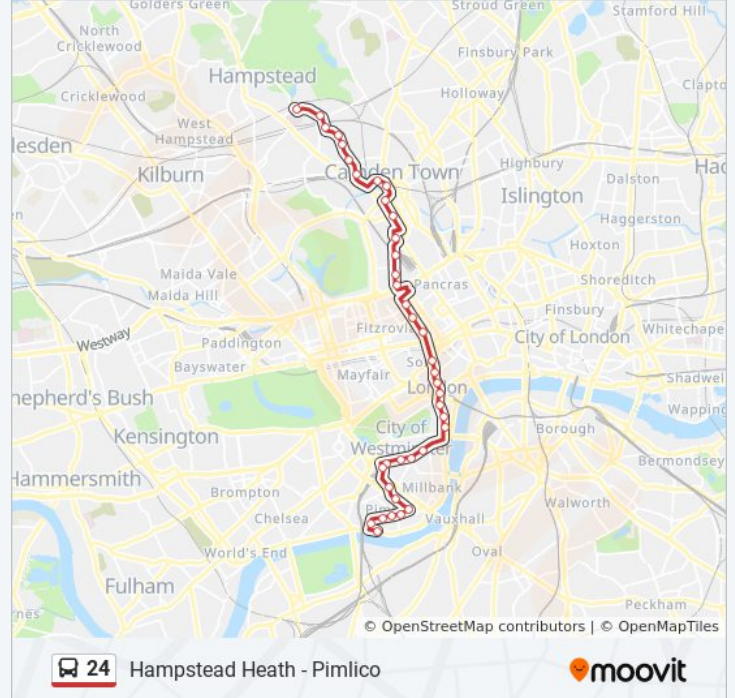

Direction: Hampstead Heath

33 stops

[VIEW LINE SCHEDULE](#)

- Grosvenor Road (CP)
- Claverton Street / Churchill Gardens (A)
- Pimlico Academy & Library (B)
- St George's Square / Pimlico Station (F)
- Belgrave Road (S)
- Victoria Station (J)
- Westminster Cathedral (N)
- Westminster City Hall (SA)
- St James's Park Station (SC)
- Westminster Abbey (R)
- Westminster Stn / Parliament Square (A)
- Horse Guards Parade (N)
- Trafalgar Sq / Charing Cross Stn (C)
- Leicester Square Station (L)
- Cambridge Circus (M)
- Denmark Street (A)
- Tottenham Court Road Station (C)
- Goodge Street Station (A)
- Warren Street Station (X)
- Hampstead Road / Drummond Street (S)
- Robert Street (J)
- Mornington Crescent Station (A)

24 bus Info

Direction: Pimlico

Stops: 37

Trip Duration: 56 min

Line Summary:

Cambridge Circus (D)

Leicester Square Station (J)

St Martin's Place (K)

Victoria Station (U)

Belgrave Road (R)

St George's Square / Pimlico Station (G)

Pimlico Academy & Library (L)

Alderney Street (M)

Winchester Street (N)

Westmoreland Terrace (CL)

Grosvenor Road (CM)