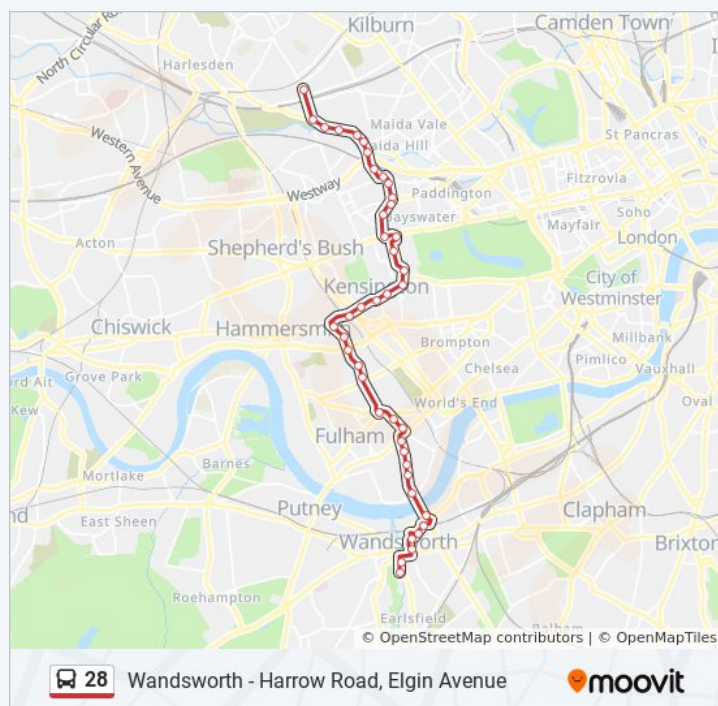

St Stephens Gardens (S)

Westbourne Grove (Z)

Pembridge Villas (PW)

Chepstow Crescent (PX)

Notting Hill Gate Station (C)

Palace Gardens Terr / Notting Hill Gte (K)

Sheffield Terrace (P)

York House Place / Kensington High St (K)

High Street Kensington Station (E)

Phillimore Gardens (T)

The Design Museum (X)

Warwick Gardens (Z)

Kensington Olympia Station (C)

Kensington Olympia (P)

Lytton Estate (R)

West Kensington Station (S)

West Kensington Estate (BS)

Lillie Road (BR)

North End Road Market (BH)

Fulham Broadway (E)

Fulham Town Hall (S)

Tyrawley Road (GE)

New King's Road (GQ)

Bovingdon Road

Sands End / Hazlebury Road (S)

Oakbury Road (TK)

Townmead Road (TL)

Bridgend Road (TM)

Swandon Way (TB)

Wandsworth Town Hall (M)

Southside Shopping Centre (S)

Mapleton Crescent (W)

Trip Duration: 62 min

Line Summary: