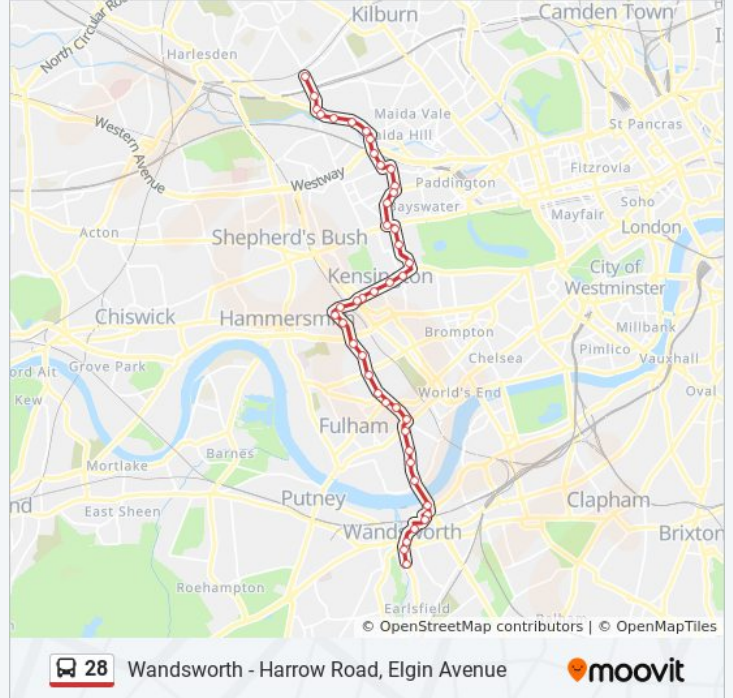

Westbourne Park Station (A)

Harrow Road (C)

Ashmore Road (S)

Second Avenue (T)

Fifth Avenue / Queen's Park Library (Y)

Ladbroke Grove / Kilburn Lane (V)

Kilburn Lane / Harrow Road (KT)

Banister Road (KS)

Kensal Rise Station (KR)

**Direction: Wandsworth Bridge, North Side**

41 stops

[VIEW LINE SCHEDULE](#)

Station Terrace (KJ)

Harrow Road / Kilburn Lane (KN)

Fifth Avenue (Z)

Third Avenue (P)

Portnall Road (R)

Great Western Road / Elgin Avenue (D)

Great Western Road / Harrow Road (K)

Westbourne Park Station (B)

Shrewsbury Road / Brunel Estate (N)

**28 bus Time Schedule**

Wandsworth Bridge, North Side Route Timetable: